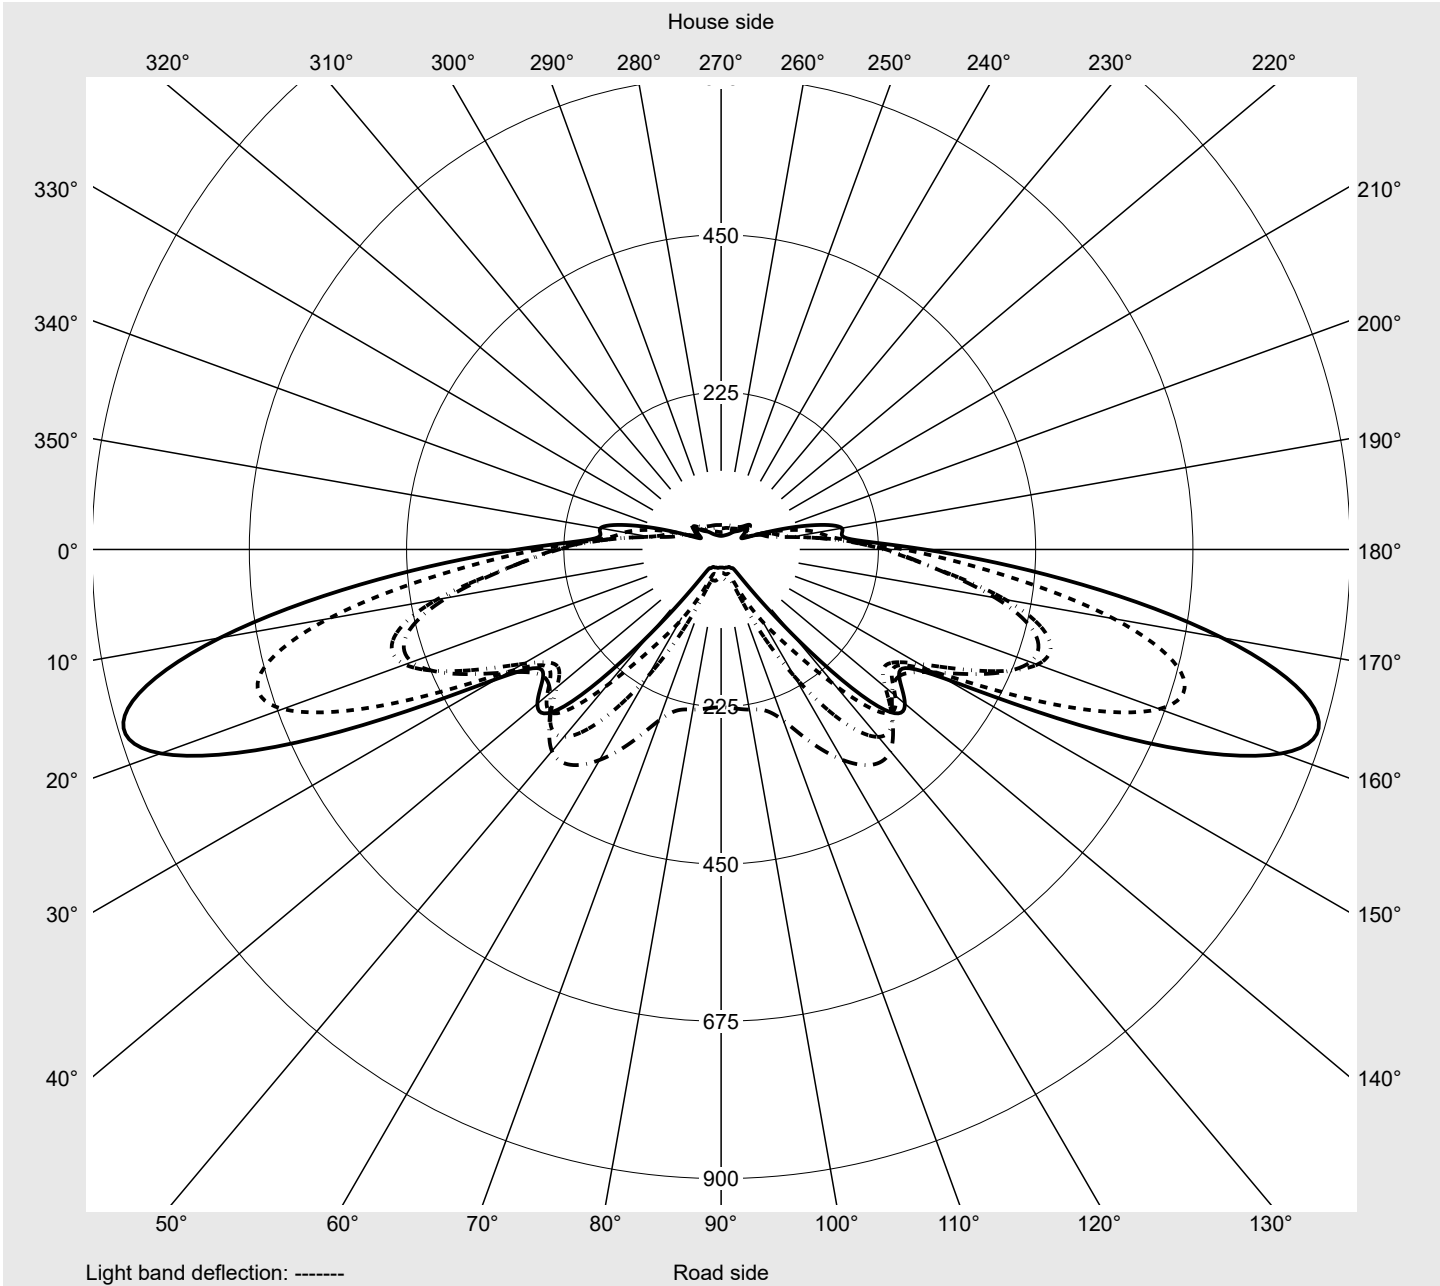

Photometric test report

Family Streetlight 21 midi LED	Order number: 5XE3U33R08LB EAN: 4069025150967	LP number 59536_333
	Version post-top or side-entry mounting, Smart Interface down Optic asymmetric, extremely wide distribution (P0.8a) Cover toughened safety glass Lamps LED 3000 K CRI ≥ 70 Controlgear EVG-Smart Interface Rated values Net luminous flux = 14470 lm Power consumption = 98.3 W Luminous efficacy = 147.2 lm/W	serial documentation 18.01.2024

Luminous intensity in cd/klm C180-0 C195-15 C200-20 C270-90 **Imax: 879 cd/klm**

Luminaire output ratios	
Eta	100.0%
Eta 0° - 90°	100.0%
Eta 90° - 180°	0.0%
Measurement conditions	
DIN EN 13032 and DIN 5032	

Luminous intensity class acc. to EN13201-2	
Class:	G3
Imax 70°	878.7
Imax 80°	57.3
Imax 90°	0.0
Imax >90°	0.0
Imax >95°	0.0

Photometric test report

Family Streetlight 21 midi LED	Order number: 5XE3U33R08LB EAN: 4069025150967	LP number 59536_333
--	--	-------------------------------

Envelope curve in cd/klm **KMK 70°** **KMK 67.5°** **KMK 65°** **KMK 62.5°** **siteco**

Photometric test report

Family Streetlight 21 midi LED	Order number: 5XE3U33R08LB EAN: 4069025150967	LP number 59536_333
Table of values for luminous intensities		Maximum luminous intensity