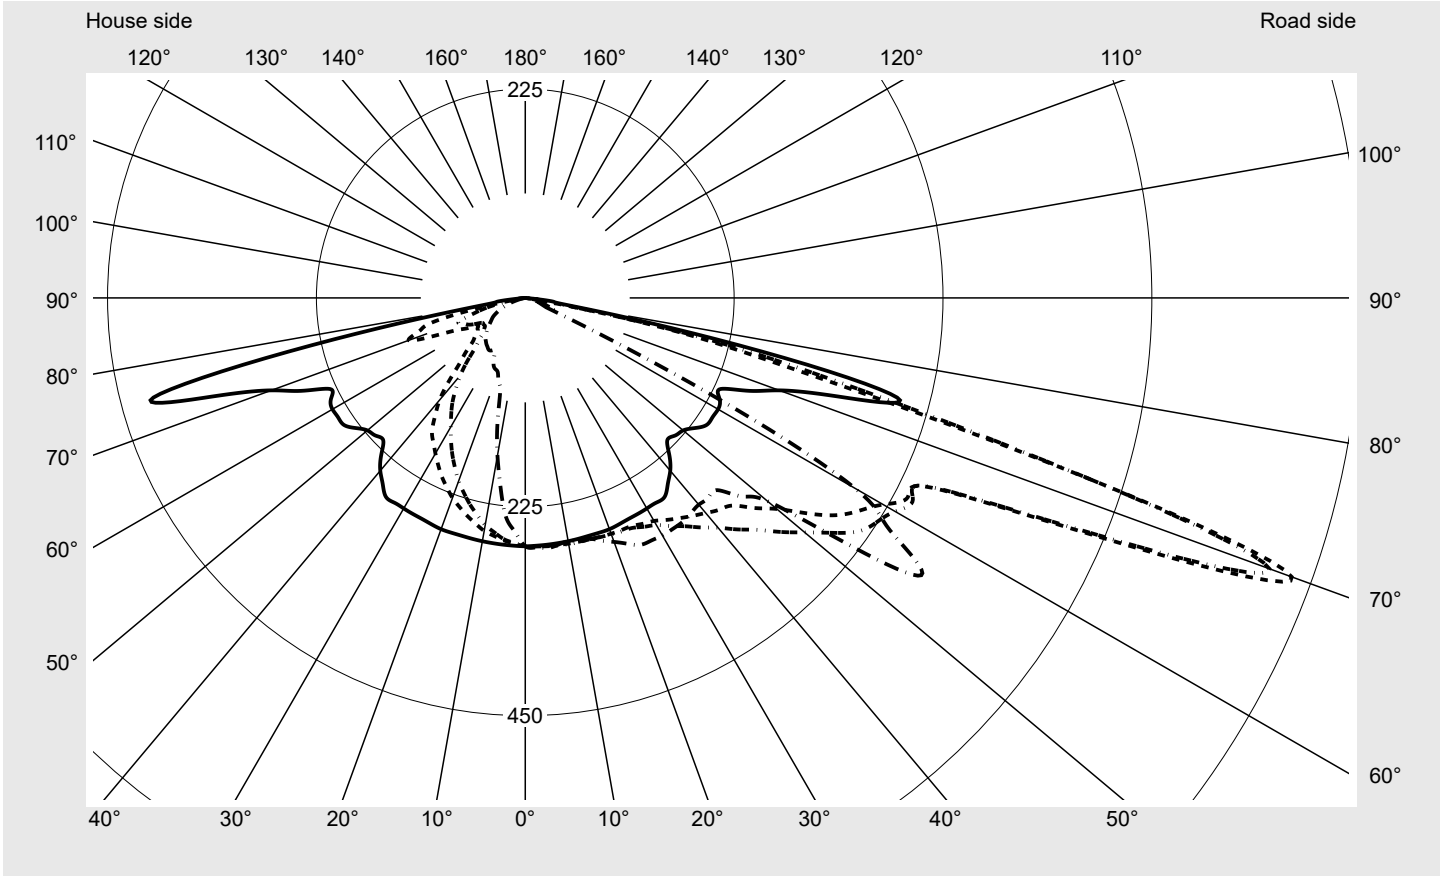

Photometric test report

Family Streetlight 21 midi LED	Order number: 5XE3U33R08LB EAN: 4069025150967	LP number 59536_333
	Version post-top or side-entry mounting, Smart Interface down Optic asymmetric, extremely wide distribution (P0.8a) Cover toughened safety glass Lamps LED 3000 K CRI ≥ 70 Controlgear EVG-Smart Interface Rated values Net luminous flux = 14470 lm Power consumption = 98.3 W Luminous efficacy = 147.2 lm/W	serial documentation 18.01.2024

Luminous intensity in cd/klm C180-0 C195-15 C200-20 C270-90 **Imax: 879 cd/klm**

Luminaire output ratios	
Eta	100.0%
Eta 0° - 90°	100.0%
Eta 90° - 180°	0.0%
Measurement conditions	
DIN EN 13032 and DIN 5032	

Luminous intensity class acc. to EN13201-2	
Class:	G3
Imax 70°	878.7
Imax 80°	57.3
Imax 90°	0.0
Imax >90°	0.0
Imax >95°	0.0

Photometric test report

Family Streetlight 21 midi LED	Order number: 5XE3U33R08LB EAN: 4069025150967	LP number 59536_333
--	--	-------------------------------

Envelope curve in cd/klm **KMK 70°** **KMK 67.5°** **KMK 65°** **KMK 62.5°** **siteco**

Photometric test report

Family Streetlight 21 midi LED	Order number: 5XE3U33R08LB EAN: 4069025150967	LP number 59536_333
Table of values for luminous intensities		Maximum luminous intensity