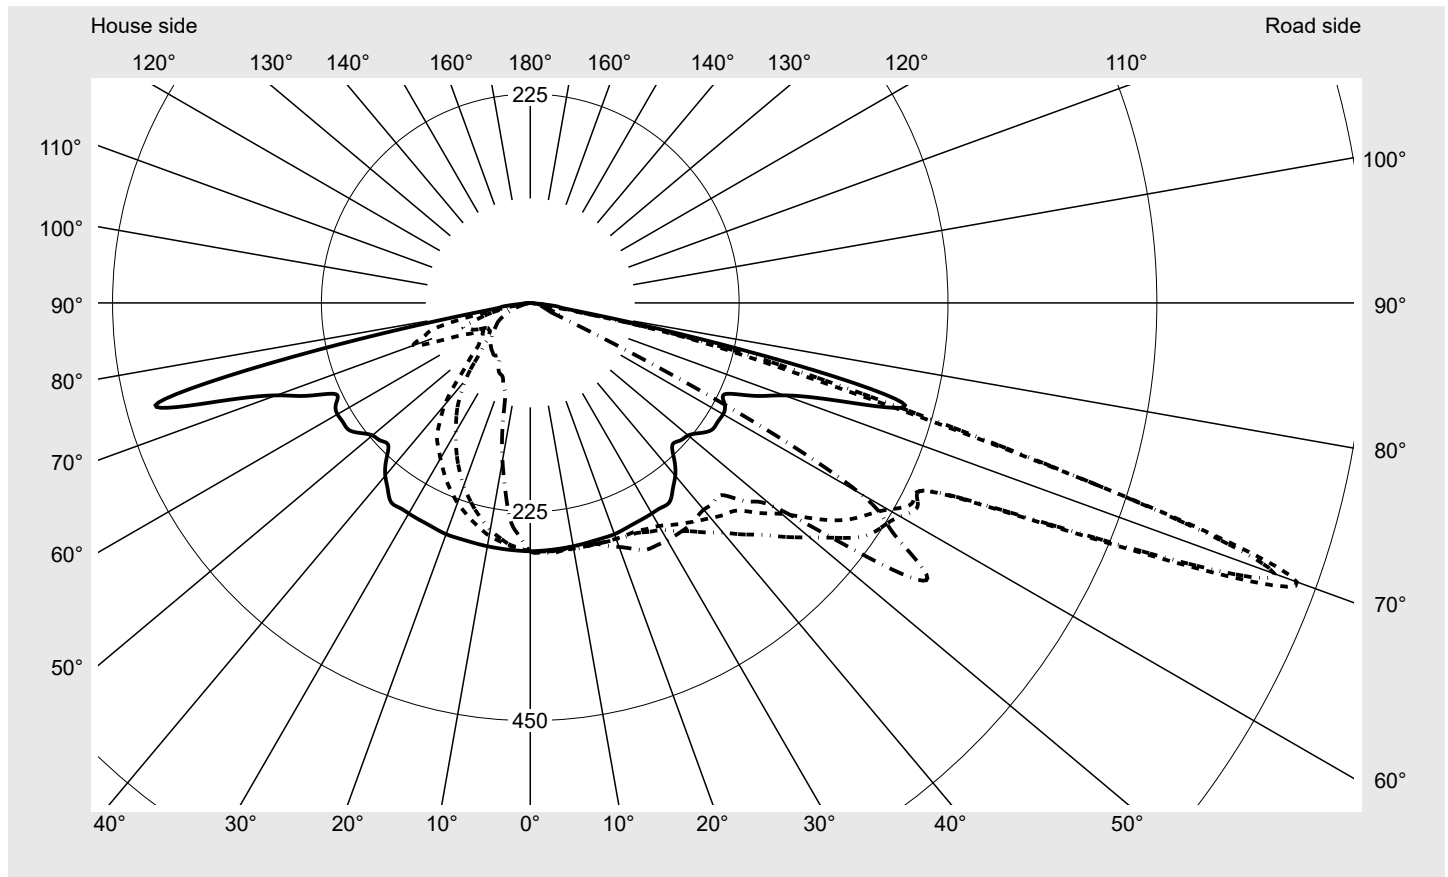

Photometric test report

Family
Streetlight 21 midi LED

Order number: 5XE3U33S08MB
EAN: 4069025163769

LP number
59536_246

Version post-top or side-entry mounting, Smart Interface up
Optic asymmetric, extremely wide distribution (P0.8a)
Cover toughened safety glass
Lamps LED 3000 K | CRI ≥ 70
Controlgear EVG-Smart Interface
Rated values Net luminous flux = 18430 lm
 Power consumption = 136.0 W
 Luminous efficacy = 135.5 lm/W

serial
documentation
18.01.2024

sitEco

Luminous intensity in cd/klm

C180-0

C195-15

C200-20

C270-90

Imax: 879 cd/klm

Luminaire output ratios

Eta	100.0%
Eta 0° - 90°	100.0%
Eta 90° - 180°	0.0%

Luminous intensity class acc. to EN13201-2

Class:	G3
Imax 70°	878.7
Imax 80°	57.3
Imax 90°	0.0
Imax >90°	0.0
Imax >95°	0.0

Measurement conditions