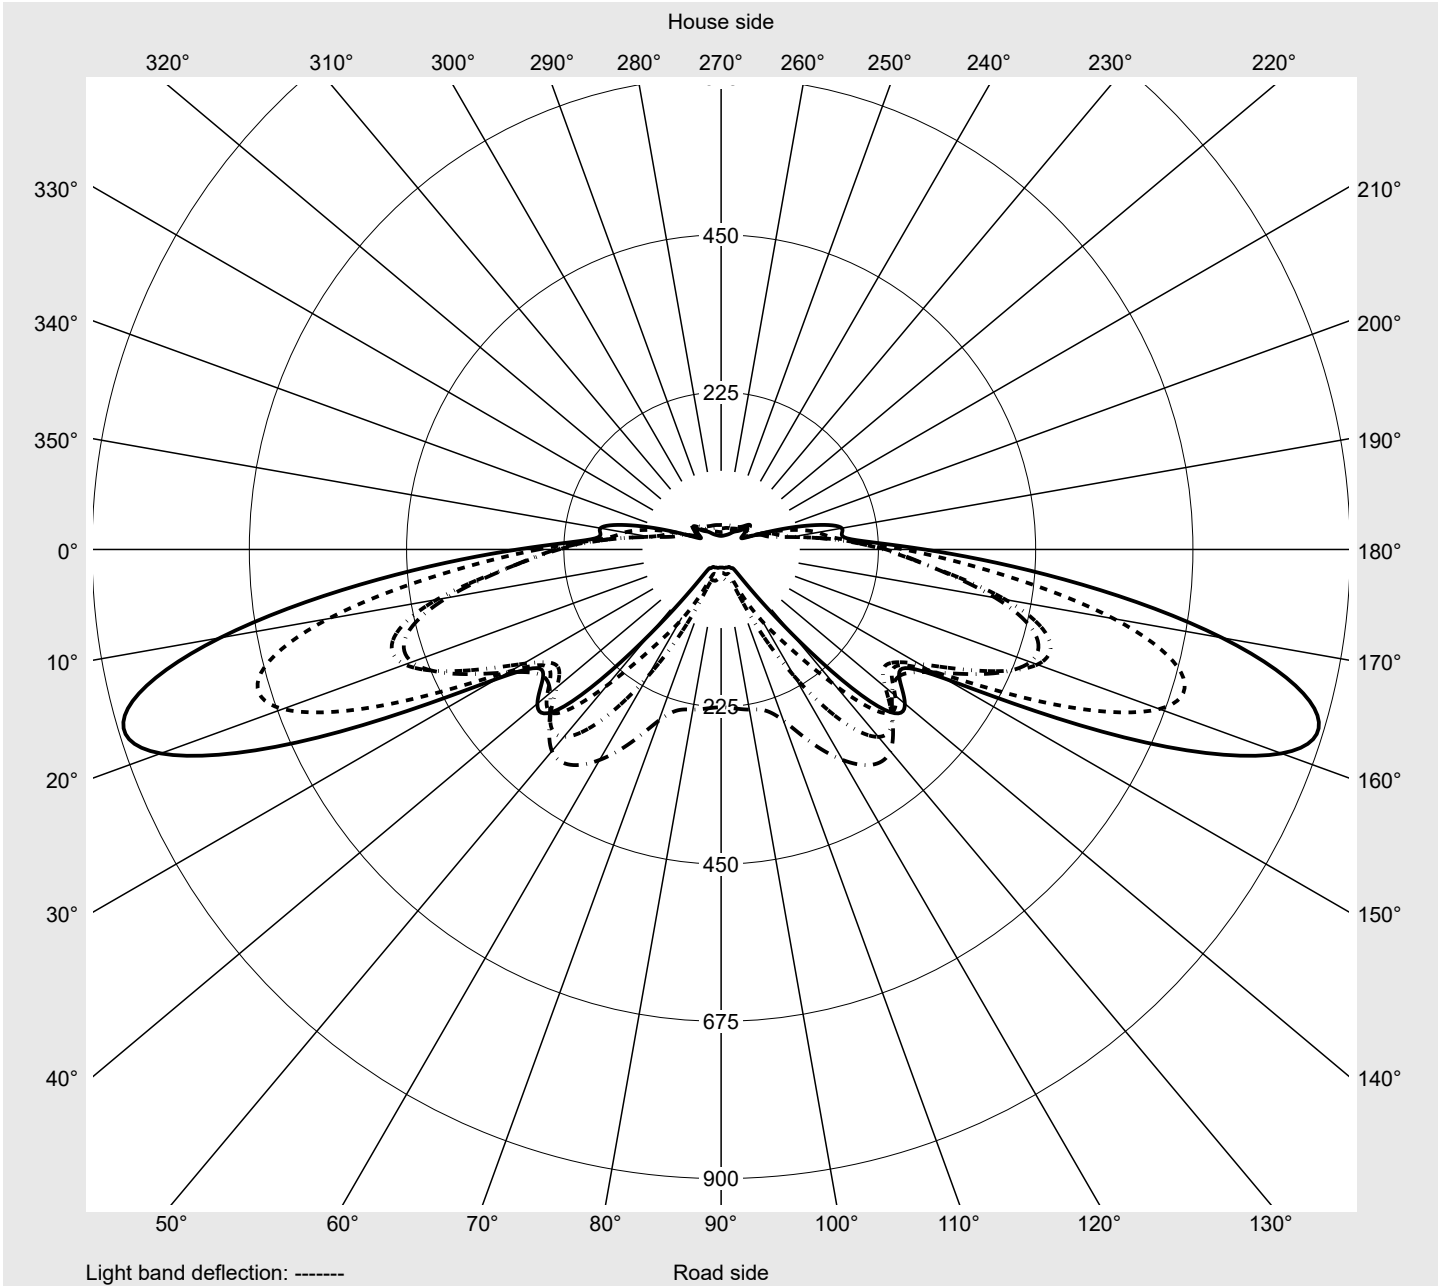

Photometric test report

Family
Streetlight 21 midi LED

Order number: 5XE3U33S08MB
EAN: 4069025163769

LP number
59536_246

Version post-top or side-entry mounting, Smart Interface up
Optic asymmetric, extremely wide distribution (P0.8a)
Cover toughened safety glass
Lamps LED 3000 K | CRI ≥ 70
Controlgear EVG-Smart Interface
Rated values Net luminous flux = 18430 lm
 Power consumption = 136.0 W
 Luminous efficacy = 135.5 lm/W

Luminaire output ratios

Eta	100.0%
Eta 0° - 90°	100.0%
Eta 90° - 180°	0.0%

Luminous intensity class acc. to EN13201-2

Class:	G3
Imax 70°	878.7
Imax 80°	57.3
Imax 90°	0.0
Imax >90°	0.0
Imax >95°	0.0

Measurement conditions

DIN EN 13032 and DIN 5032

Photometric test report

Family Streetlight 21 midi LED	Order number: 5XE3U33S08MB EAN: 4069025163769	LP number 59536_246
--	--	-------------------------------

Envelope curve in cd/klm **KMK 70°** **KMK 67.5°** **KMK 65°** **KMK 62.5°** **siteco**