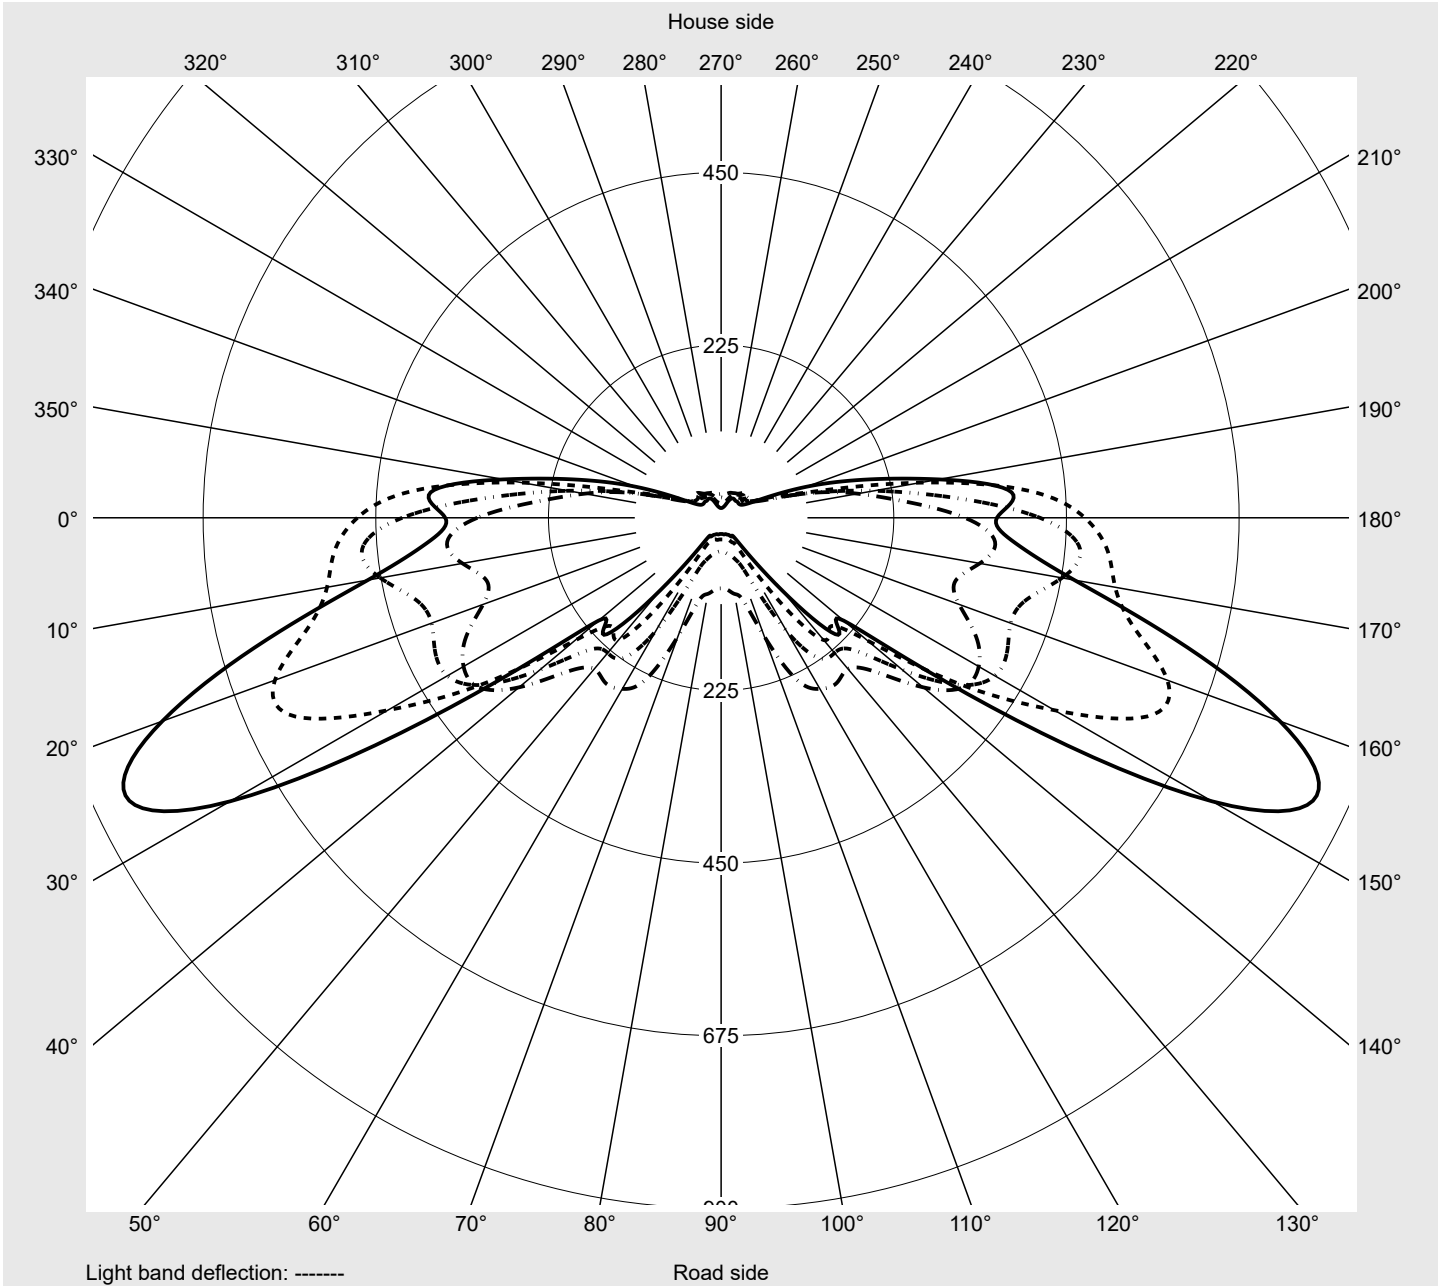

Photometric test report

Family Streetlight 21 midi LED	Order number: 5XE3U33T08NB EAN: 4069025151063	LP number 59537_131
	Version post-top or side-entry mounting, Smart Interface up/down Optic asymmetric, extremely wide distribution (P0.8a G) Cover toughened safety glass Lamps LED 3000 K CRI ≥ 70 Controlgear EVG-Smart Interface Rated values Net luminous flux = 22900 lm Power consumption = 151.2 W Luminous efficacy = 151.5 lm/W	serial documentation 18.01.2024

Luminous intensity in cd/klm C180-0 C205-25 C210-30 C270-90 **Imax: 856 cd/klm**

Luminaire output ratios

Eta	100.0%
Eta 0° - 90°	100.0%
Eta 90° - 180°	0.0%

Luminous intensity class acc. to EN13201-2

Class:	G3
Imax 70°	618.8
Imax 80°	68.3
Imax 90°	0.0
Imax >90°	0.0
Imax >95°	0.0

Measurement conditions

DIN EN 13032 and DIN 5032

Photometric test report

Family Streetlight 21 midi LED	Order number: 5XE3U33T08NB EAN: 4069025151063	LP number 59537_131
--	--	-------------------------------

Envelope curve in cd/klm **KMK 72.5°** **KMK 70°** **KMK 67.5°** **KMK 65°** **siteco**

Photometric test report

Family Streetlight 21 midi LED	Order number: 5XE3U33T08NB EAN: 4069025151063	LP number 59537_131
Table of values for luminous intensities		Maximum luminous intensity