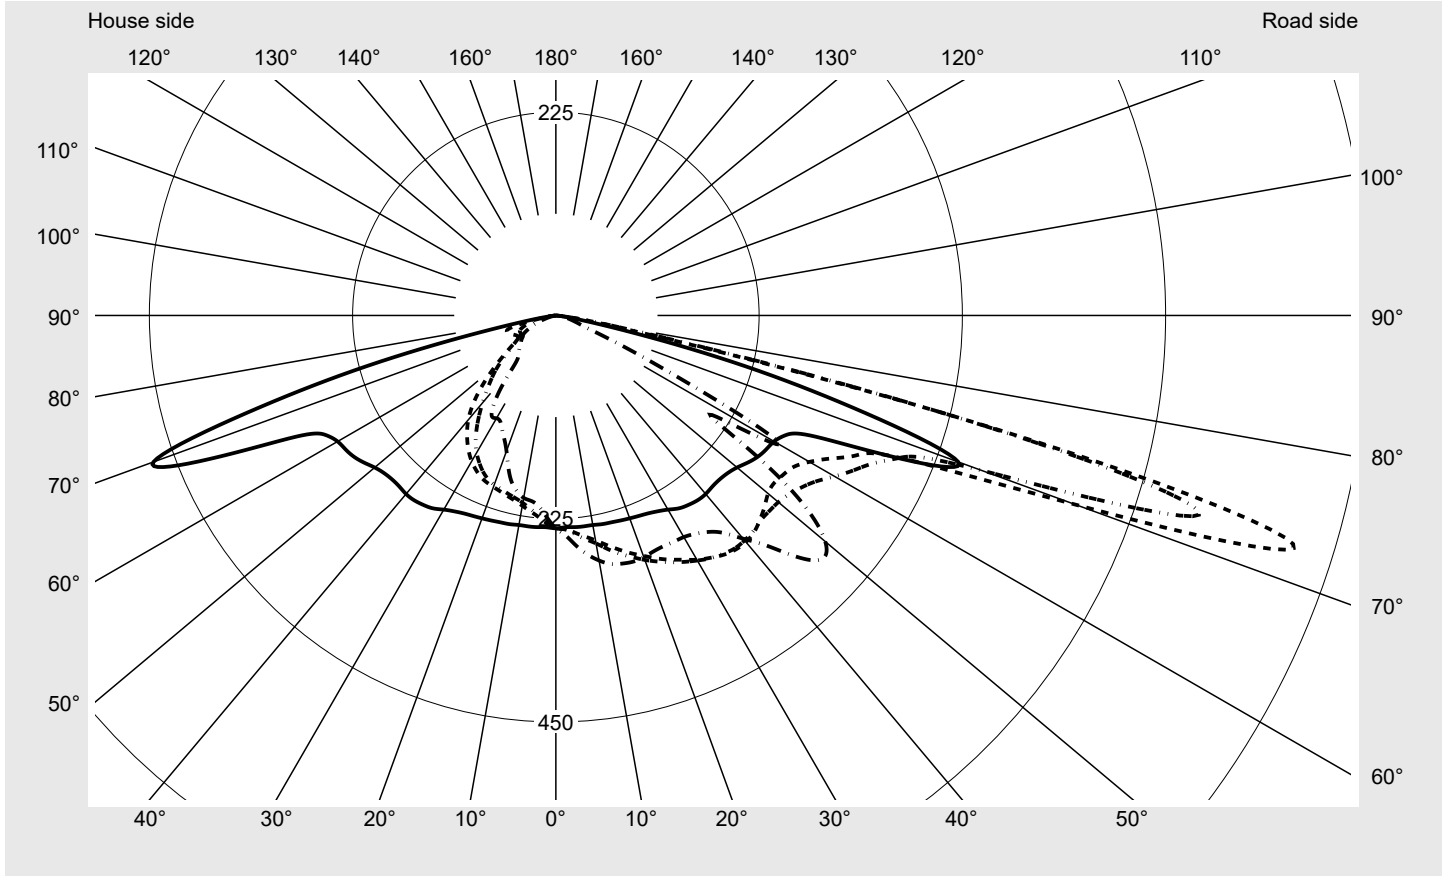

Photometric test report

Family Streetlight 21 midi LED	Order number: 5XE3U33T08NB EAN: 4069025151063	LP number 59537_131
	Version post-top or side-entry mounting, Smart Interface up/down Optic asymmetric, extremely wide distribution (P0.8a G) Cover toughened safety glass Lamps LED 3000 K CRI ≥ 70 Controlgear EVG-Smart Interface Rated values Net luminous flux = 22900 lm Power consumption = 151.2 W Luminous efficacy = 151.5 lm/W	serial documentation 18.01.2024

Luminous intensity in cd/klm C180-0 C205-25 C210-30 C270-90 **Imax: 856 cd/klm**

Luminaire output ratios

Eta	100.0%
Eta 0° - 90°	100.0%
Eta 90° - 180°	0.0%

Luminous intensity class acc. to EN13201-2

Class:	G3
Imax 70°	618.8
Imax 80°	68.3
Imax 90°	0.0
Imax >90°	0.0
Imax >95°	0.0

Envelope curve in cd/klm **KMK 72.5°** **KMK 70°** **KMK 67.5°** **KMK 65°** **siteco**

Photometric test report

Family Streetlight 21 midi LED	Order number: 5XE3U33T08NB EAN: 4069025151063	LP number 59537_131
Table of values for luminous intensities		Maximum luminous intensity