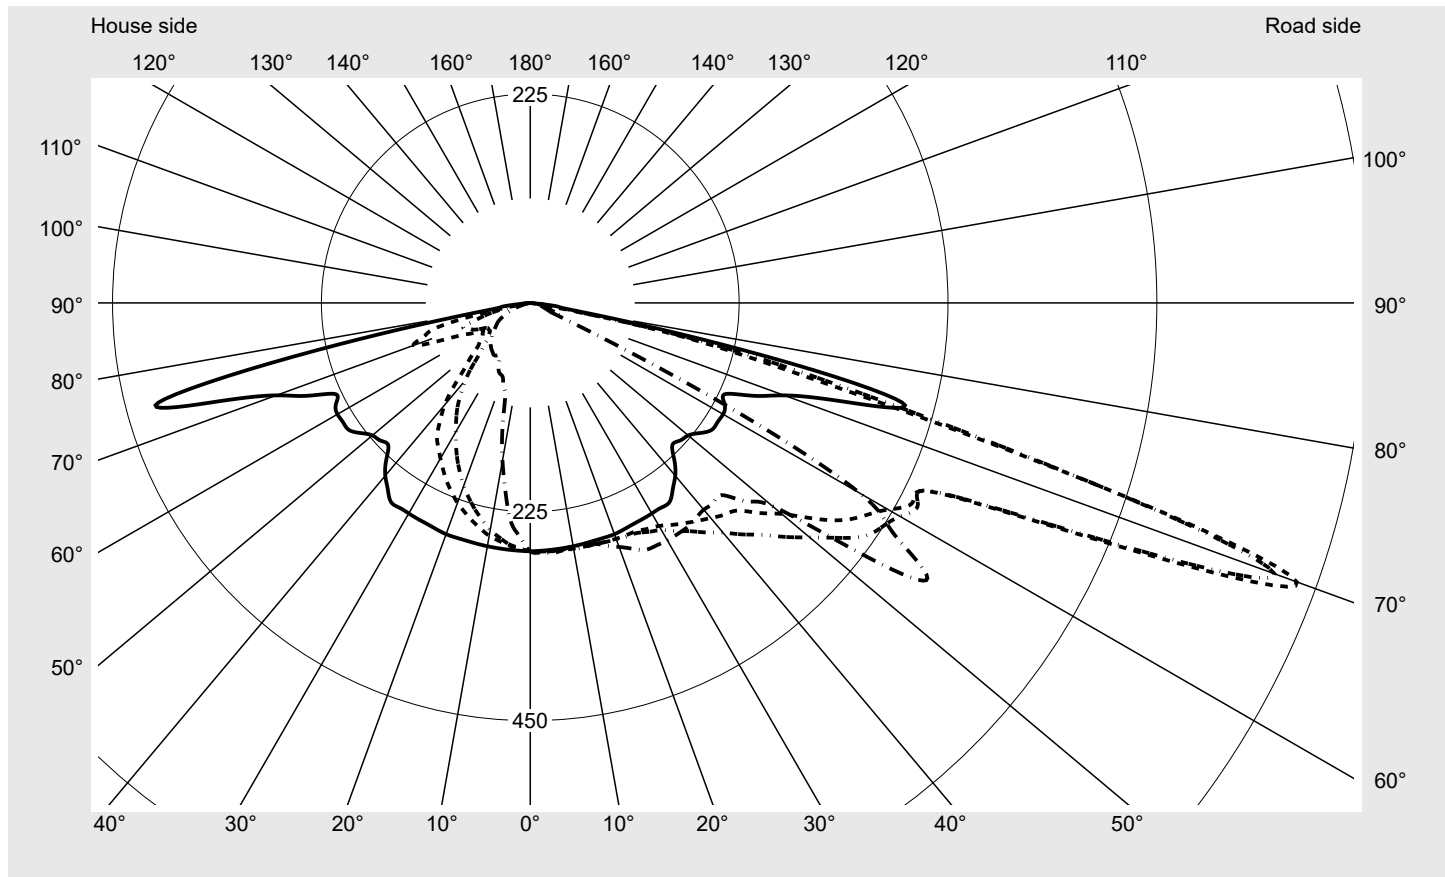

Photometric test report

Family
Streetlight 21 micro easy LED

Order number: 5XE5U47N08DB
EAN: 4058352995303

LP number
59536_81

Version post-top or side-entry mounting, NEMA 7 pin (DALI)
Optic asymmetric, extremely wide distribution (P0.8a)
Cover toughened safety glass
Lamps LED 4000 K | CRI ≥ 70
Controlgear ECG-DALI Plus
Rated values Net luminous flux = 5250 lm
 Power consumption = 39.1 W
 Luminous efficacy = 134.3 lm/W

serial
documentation
18.01.2024

siteco

Luminous intensity in cd/klm

C180-0

C195-15

C200-20

C270-90

Imax: 879 cd/klm

Luminaire output ratios

Eta	100.0%
Eta 0° - 90°	100.0%
Eta 90° - 180°	0.0%

Luminous intensity class acc. to EN13201-2

Class:	G3
Imax 70°	878.7
Imax 80°	57.3
Imax 90°	0.0
Imax >90°	0.0
Imax >95°	0.0

Measurement conditions

DIN EN 13032 and DIN 5032

Photometric test report

Family Streetlight 21 micro easy LED	Order number: 5XE5U47N08DB EAN: 4058352995303	LP number 59536_81
--	--	------------------------------

Envelope curve in cd/klm **KMK 70°** **KMK 67.5°** **KMK 65°** **KMK 62.5°** **siteco**