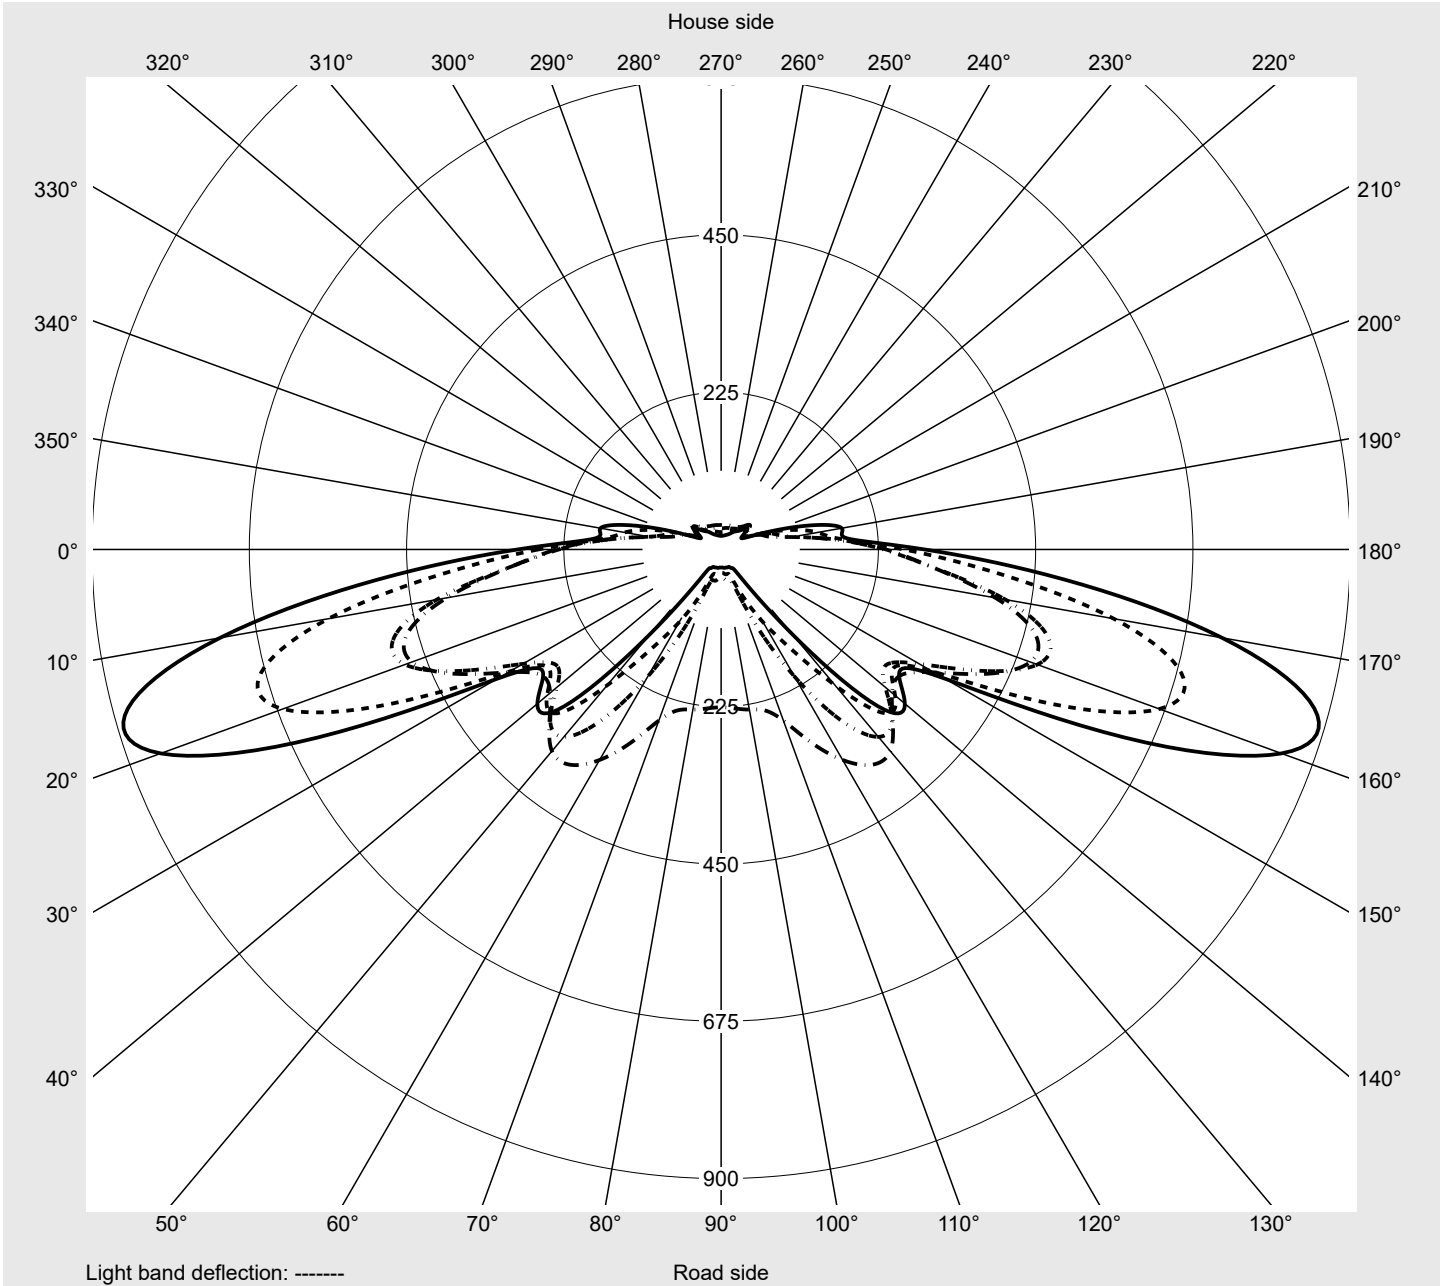

Photometric test report

Family
Streetlight 21 micro easy LED

Order number: 5XE5U47N08DB
EAN: 4058352995303

LP number
59536_81

Version post-top or side-entry mounting, NEMA 7 pin (DALI)
Optic asymmetric, extremely wide distribution (P0.8a)
Cover toughened safety glass
Lamps LED 4000 K | CRI ≥ 70
Controlgear ECG-DALI Plus
Rated values Net luminous flux = 5250 lm
 Power consumption = 39.1 W
 Luminous efficacy = 134.3 lm/W

serial
documentation
18.01.2024

siteco

Luminous intensity in cd/klm

C180-0

C195-15

C200-20

C270-90

Imax: 879 cd/klm

Luminaire output ratios

Eta	100.0%
Eta 0° - 90°	100.0%
Eta 90° - 180°	0.0%

Luminous intensity class acc. to EN13201-2

Class:	G3
Imax 70°	878.7
Imax 80°	57.3
Imax 90°	0.0
Imax >90°	0.0
Imax >95°	0.0

Measurement conditions

DIN EN 13032 and DIN 5032

Photometric test report

Family Streetlight 21 micro easy LED	Order number: 5XE5U47N08DB EAN: 4058352995303	LP number 59536_81
--	--	------------------------------

Envelope curve in cd/klm **KMK 70°** **KMK 67.5°** **KMK 65°** **KMK 62.5°** **siteco**