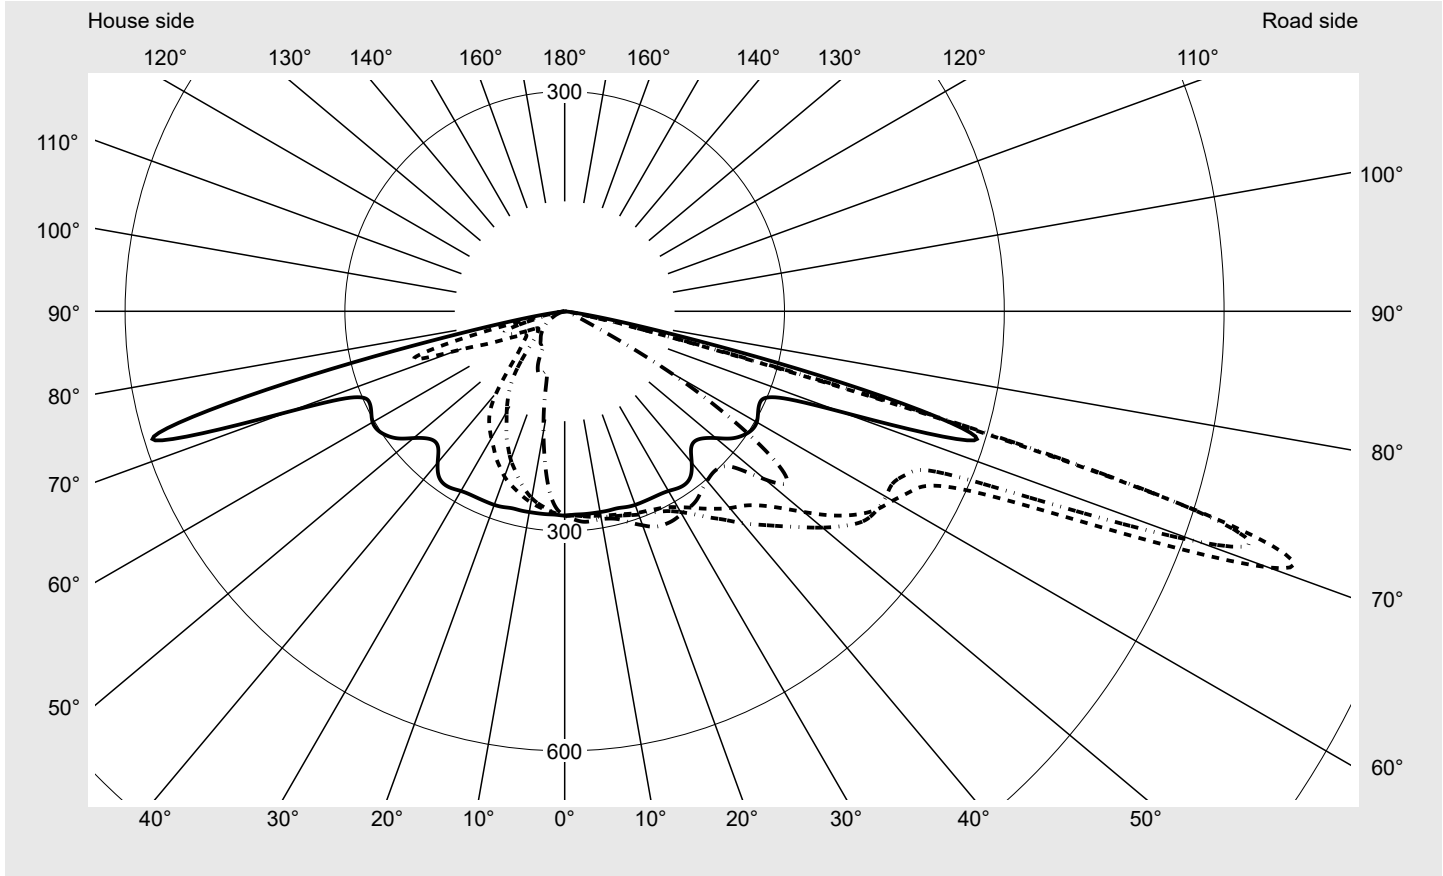

Photometric test report

Family Streetlight 21 midi easy LED	Order number: 5XE7R37M08MB EAN: 4069025163929	LP number 59535_103
Version	post-top or side-entry mounting, NEMA 7 pin (DALI) + Zhaga down	serial documentation 18.01.2024
Optic	asymmetric, extremely wide distribution (P0.8a), Back Light Control (BLC)	
Cover	toughened safety glass	
Lamps	LED 3000 K CRI ≥ 70	
Controlgear	EVG-Smart Interface	
Rated values	Net luminous flux = 15870 lm Power consumption = 136.0 W Luminous efficacy = 116.7 lm/W	

Luminous intensity in cd/klm C180-0 C195-15 C200-20 C270-90 **Imax: 1022 cd/klm**

Luminaire output ratios

Eta	100.0%
Eta 0° - 90°	100.0%
Eta 90° - 180°	0.0%

Luminous intensity class acc. to EN13201-2

Class:	G3
Imax 70°	1022.3
Imax 80°	56.2
Imax 90°	0.0
Imax >90°	0.0
Imax >95°	0.0

Envelope curve in cd/klm **KMK 70°** **KMK 67.5°** **KMK 65°** **KMK 62.5°** **siteco**

Photometric test report

Family Streetlight 21 midi easy LED	Order number: 5XE7R37M08MB EAN: 4069025163929	LP number 59535_103
Table of values for luminous intensities		Maximum luminous intensity
		siteco