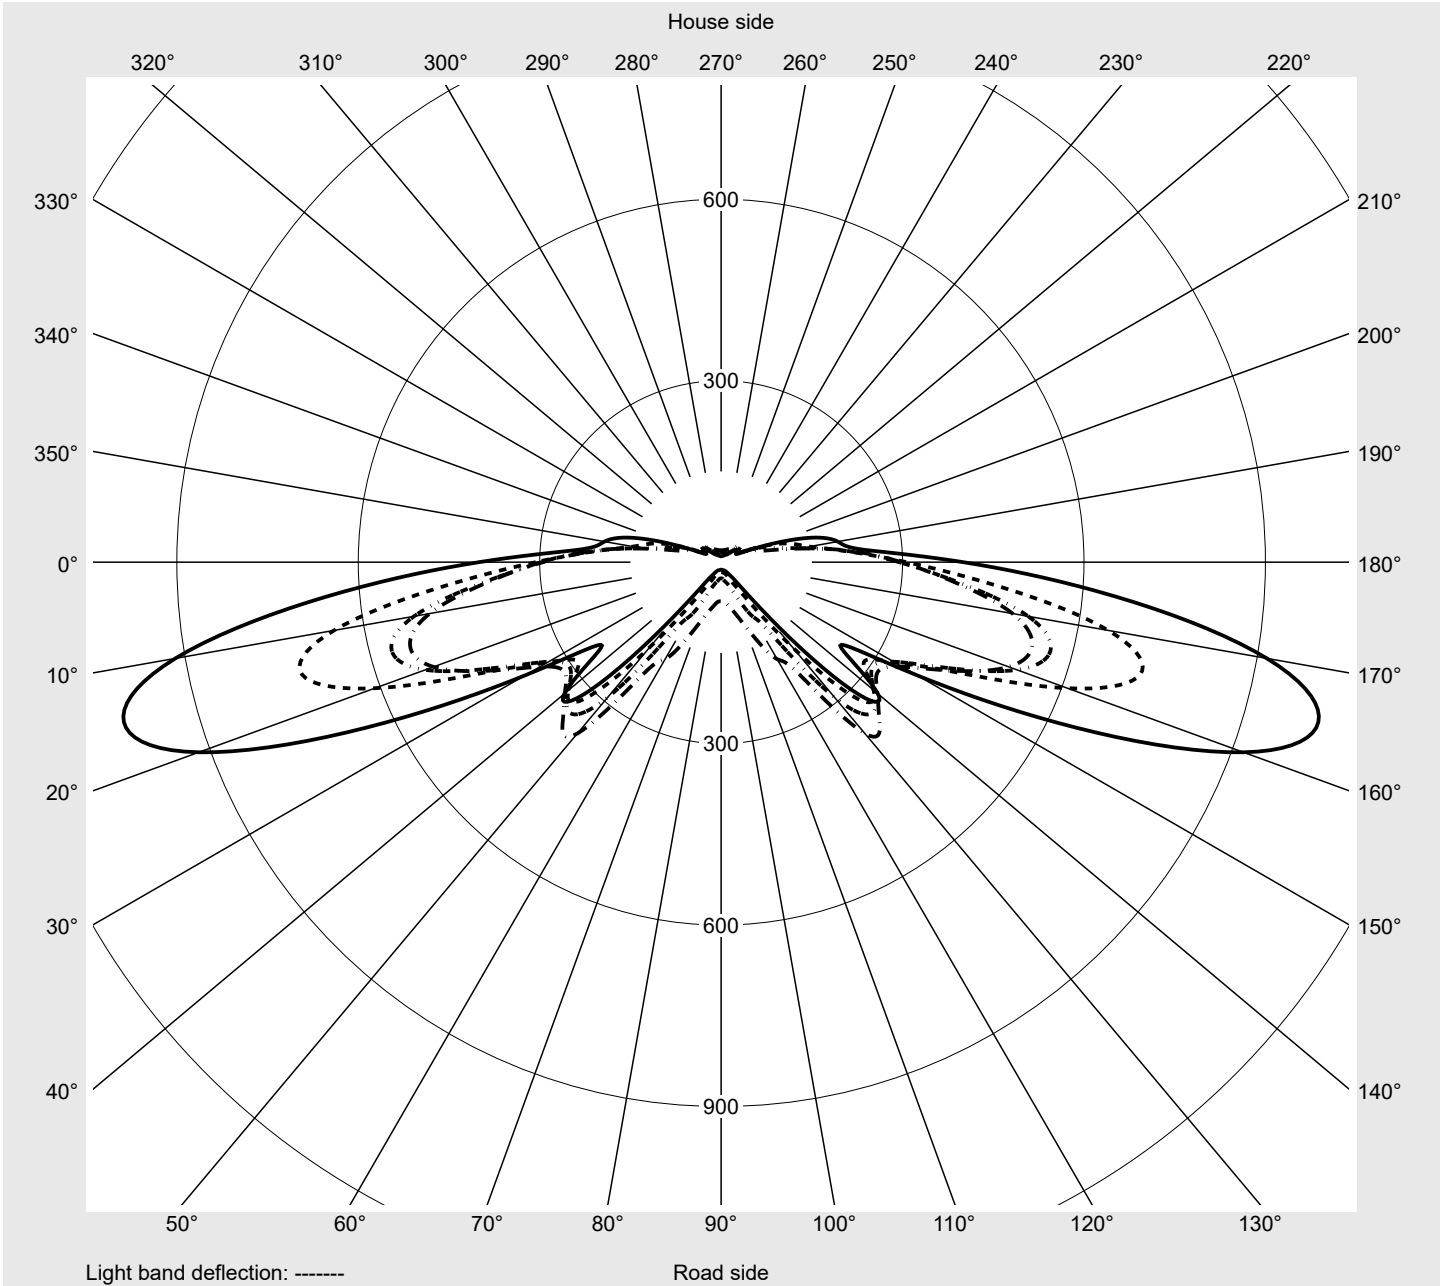

Photometric test report

Family Streetlight 21 midi easy LED	Order number: 5XE7R37M08MB EAN: 4069025163929	LP number 59535_103
Version	post-top or side-entry mounting, NEMA 7 pin (DALI) + Zhaga down	serial documentation 18.01.2024
Optic	asymmetric, extremely wide distribution (P0.8a), Back Light Control (BLC)	
Cover	toughened safety glass	
Lamps	LED 3000 K CRI ≥ 70	
Controlgear	EVG-Smart Interface	
Rated values	Net luminous flux = 15870 lm Power consumption = 136.0 W Luminous efficacy = 116.7 lm/W	

Luminous intensity in cd/klm C180-0 C195-15 C200-20 C270-90 **Imax: 1022 cd/klm**

Luminaire output ratios

Eta	100.0%
Eta 0° - 90°	100.0%
Eta 90° - 180°	0.0%

Luminous intensity class acc. to EN13201-2

Class:	G3
Imax 70°	1022.3
Imax 80°	56.2
Imax 90°	0.0
Imax >90°	0.0
Imax >95°	0.0

Measurement conditions

DIN EN 13032 and DIN 5032

Photometric test report

Family Streetlight 21 midi easy LED	Order number: 5XE7R37M08MB EAN: 4069025163929	LP number 59535_103
---	--	-------------------------------

Envelope curve in cd/klm **KMK 70°** **KMK 67.5°** **KMK 65°** **KMK 62.5°** **siteco**

Photometric test report

Family Streetlight 21 midi easy LED	Order number: 5XE7R37M08MB EAN: 4069025163929	LP number 59535_103
Table of values for luminous intensities		Maximum luminous intensity
		siteco