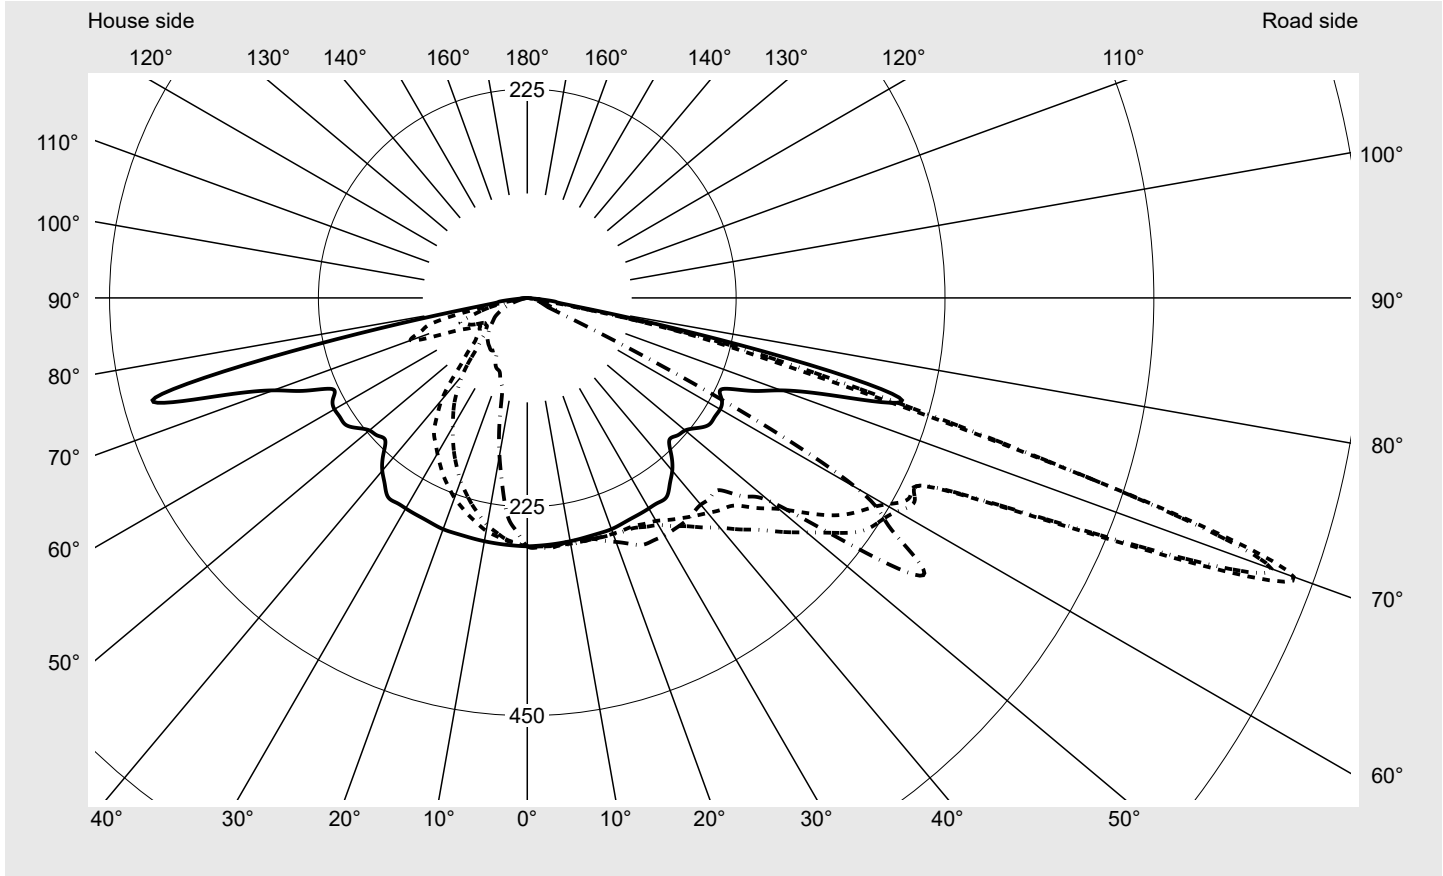

Photometric test report

Family Streetlight 21 midi easy LED	Order number: 5XE7U27N08MB EAN: 4058352995594	LP number 59536_109
	Version post-top or side-entry mounting, NEMA 7 pin (DALI) Optic asymmetric, extremely wide distribution (P0.8a) Cover toughened safety glass Lamps LED 2200 K CRI ≥ 70 Controlgear ECG-DALI Plus Rated values Net luminous flux = 15120 lm Power consumption = 134.3 W Luminous efficacy = 112.6 lm/W	serial documentation 18.01.2024

Luminous intensity in cd/klm C180-0 C195-15 C200-20 C270-90 **Imax: 879 cd/klm**

Luminaire output ratios	
Eta	100.0%
Eta 0° - 90°	100.0%
Eta 90° - 180°	0.0%

Luminous intensity class acc. to EN13201-2	
Class:	G3
Imax 70°	878.7
Imax 80°	57.3
Imax 90°	0.0
Imax >90°	0.0
Imax >95°	0.0

Envelope curve in cd/klm **KMK 70°** **KMK 67.5°** **KMK 65°** **KMK 62.5°** **siteco**

Photometric test report

Family Streetlight 21 midi easy LED	Order number: 5XE7U27N08MB EAN: 4058352995594	LP number 59536_109
Table of values for luminous intensities		Maximum luminous intensity
		siteco