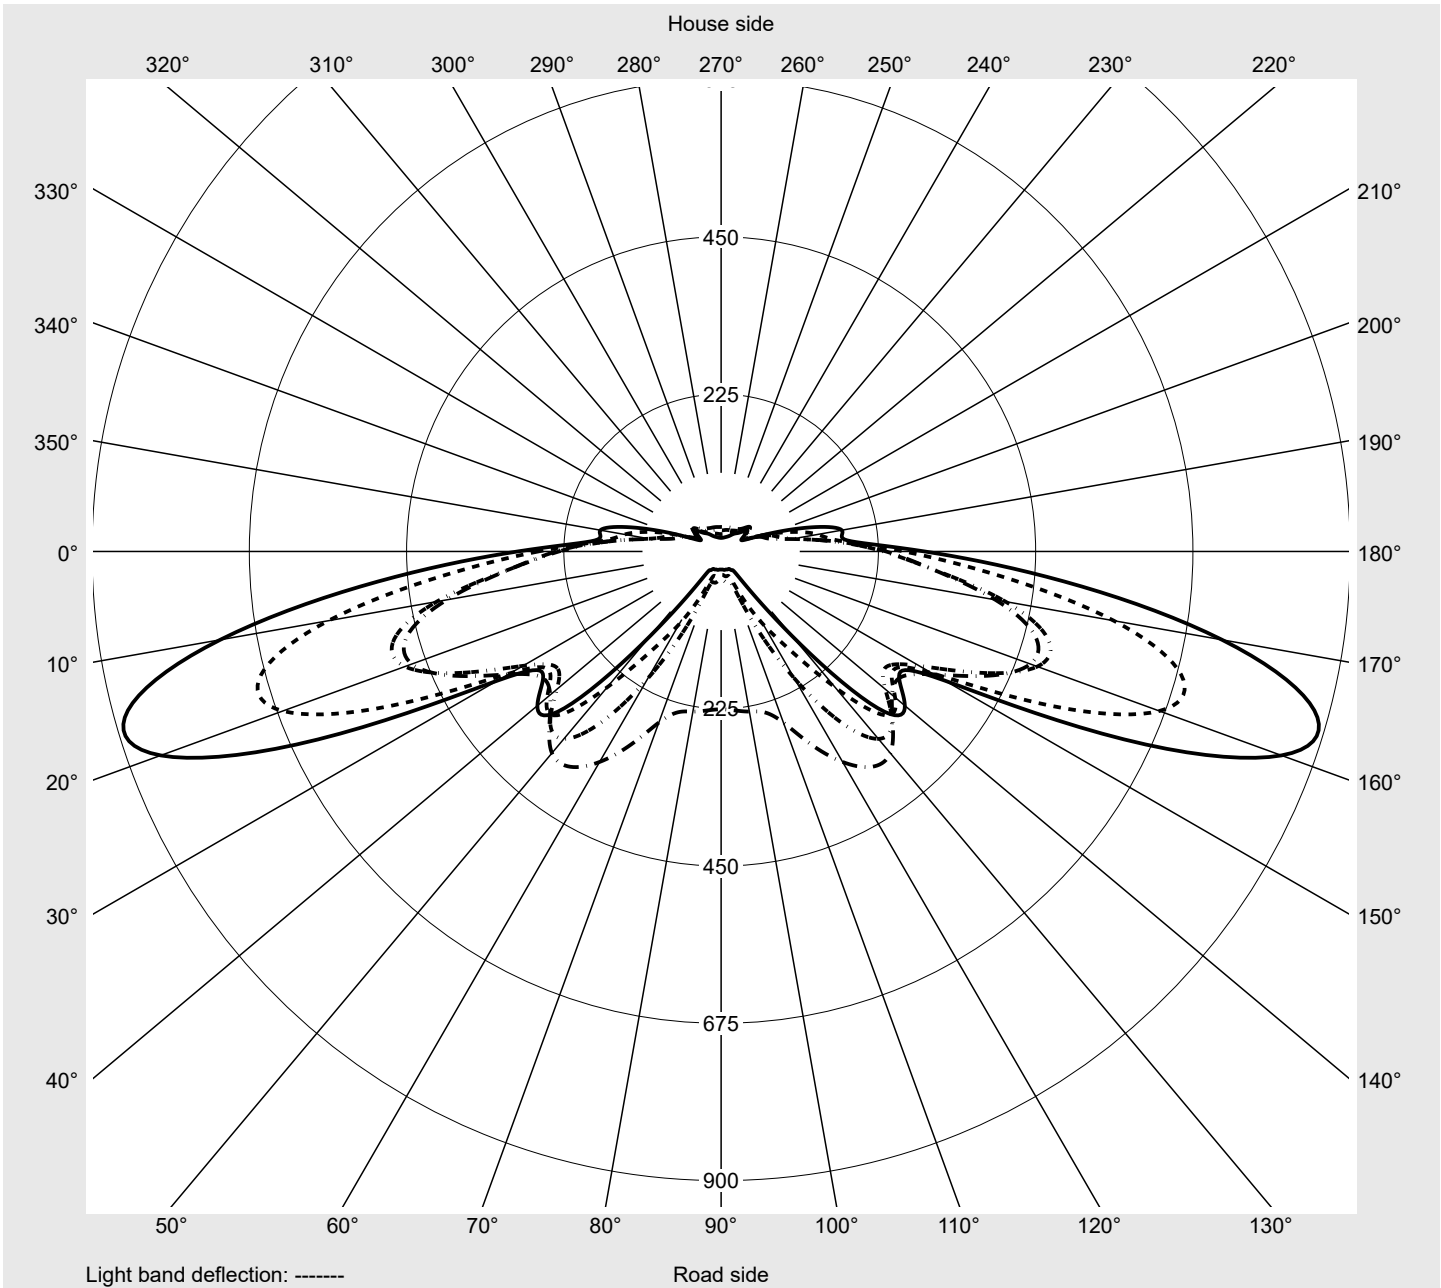

Photometric test report

Family Streetlight 21 midi easy LED	Order number: 5XE7U27N08MB EAN: 4058352995594	LP number 59536_109
	Version post-top or side-entry mounting, NEMA 7 pin (DALI) Optic asymmetric, extremely wide distribution (P0.8a) Cover toughened safety glass Lamps LED 2200 K CRI ≥ 70 Controlgear ECG-DALI Plus Rated values Net luminous flux = 15120 lm Power consumption = 134.3 W Luminous efficacy = 112.6 lm/W	serial documentation 18.01.2024

Luminous intensity in cd/klm C180-0 C195-15 C200-20 C270-90 **Imax: 879 cd/klm**

Luminaire output ratios	
Eta	100.0%
Eta 0° - 90°	100.0%
Eta 90° - 180°	0.0%

Luminous intensity class acc. to EN13201-2	
Class:	G3
Imax 70°	878.7
Imax 80°	57.3
Imax 90°	0.0
Imax >90°	0.0
Imax >95°	0.0

Measurement conditions
DIN EN 13032 and DIN 5032

Photometric test report

Family Streetlight 21 midi easy LED	Order number: 5XE7U27N08MB EAN: 4058352995594	LP number 59536_109
---	--	-------------------------------

Envelope curve in cd/klm **KMK 70°** **KMK 67.5°** **KMK 65°** **KMK 62.5°** **siteco**

Photometric test report

Family Streetlight 21 midi easy LED	Order number: 5XE7U27N08MB EAN: 4058352995594	LP number 59536_109
Table of values for luminous intensities		Maximum luminous intensity
		siteco