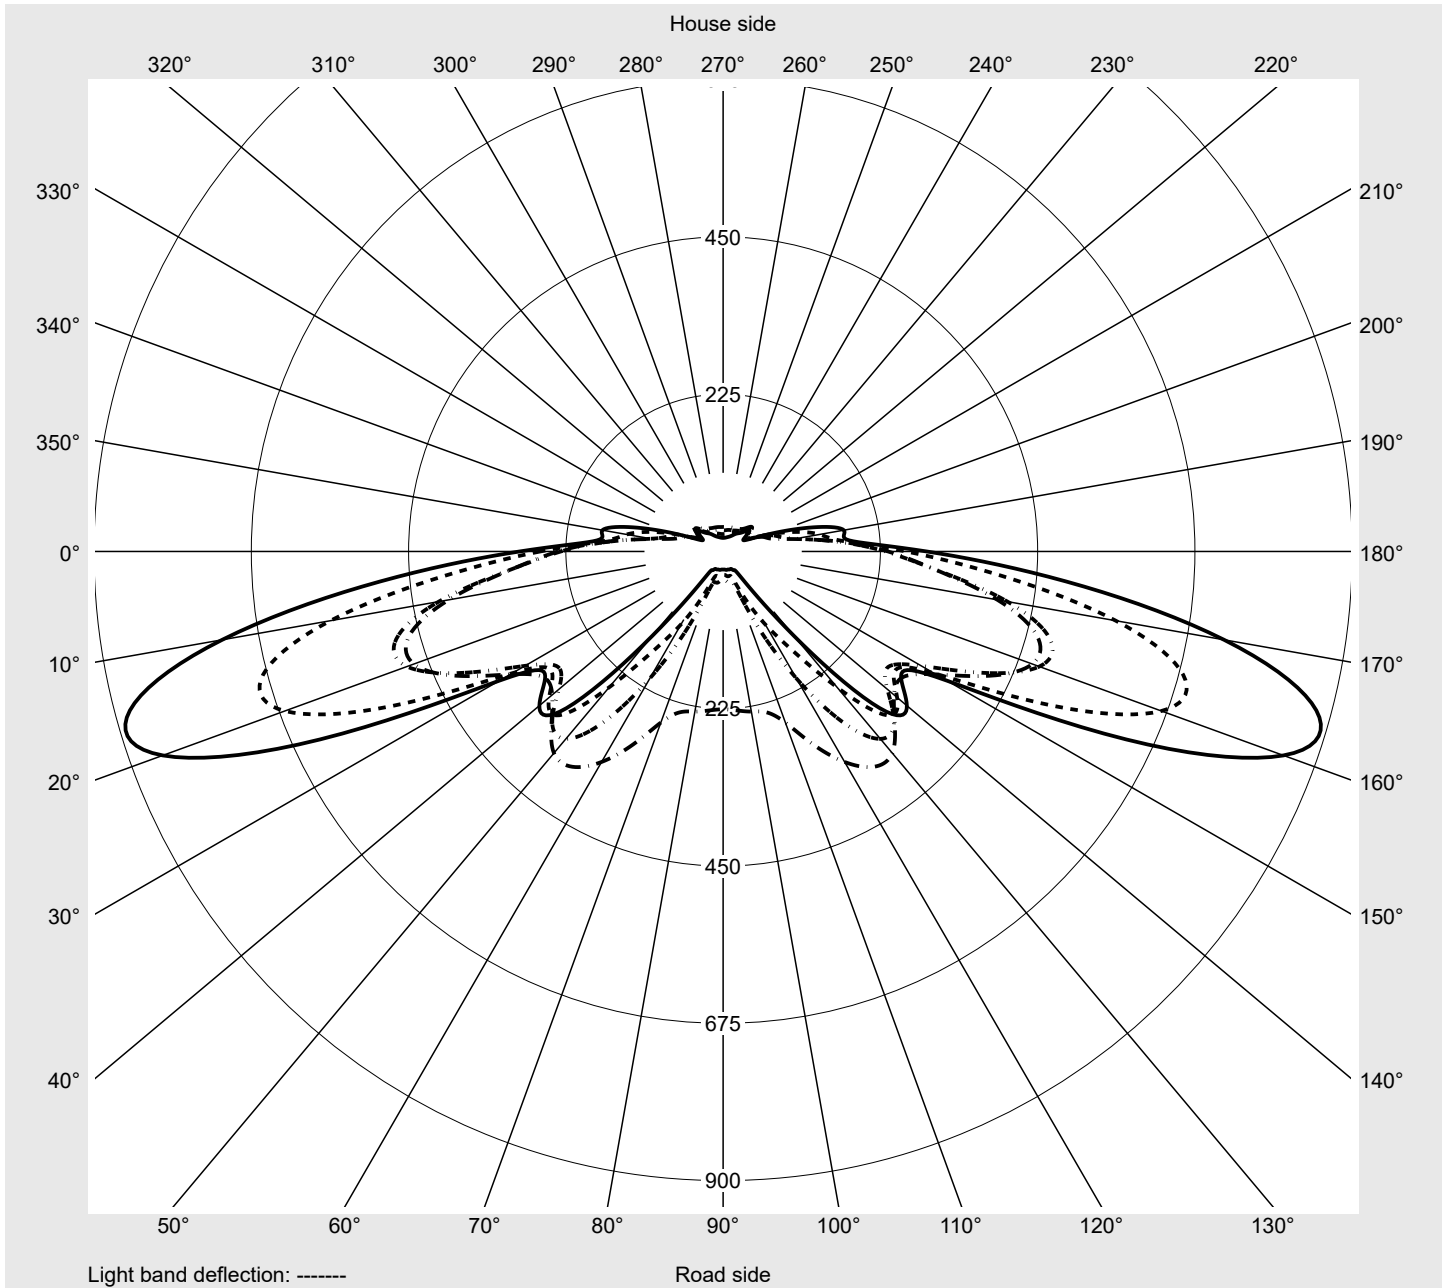

Photometric test report

Family
Streetlight 21 midi easy LED

Order number: 5XE7U47N08LB
EAN: 4058352995648

LP number
59536_112

Version post-top or side-entry mounting, NEMA 7 pin (DALI)
Optic asymmetric, extremely wide distribution (P0.8a)
Cover toughened safety glass
Lamps LED 4000 K | CRI ≥ 70
Controlgear ECG-DALI Plus
Rated values Net luminous flux = 15080 lm
 Power consumption = 98.3 W
 Luminous efficacy = 153.4 lm/W

serial
documentation
18.01.2024

siteco

Luminous intensity in cd/klm

C180-0

C195-15

C200-20

C270-90

Imax: 879 cd/klm

Luminaire output ratios

Eta	100.0%
Eta 0° - 90°	100.0%
Eta 90° - 180°	0.0%

Luminous intensity class acc. to EN13201-2

Class:	G3
Imax 70°	878.7
Imax 80°	57.3
Imax 90°	0.0
Imax >90°	0.0
Imax >95°	0.0

Measurement conditions

DIN EN 13032 and DIN 5032

Photometric test report

Family Streetlight 21 midi easy LED	Order number: 5XE7U47N08LB EAN: 4058352995648	LP number 59536_112
--	--	--------------------------------------

Envelope curve in cd/klm **KMK 70°** **KMK 67.5°** **KMK 65°** **KMK 62.5°** **siteco**