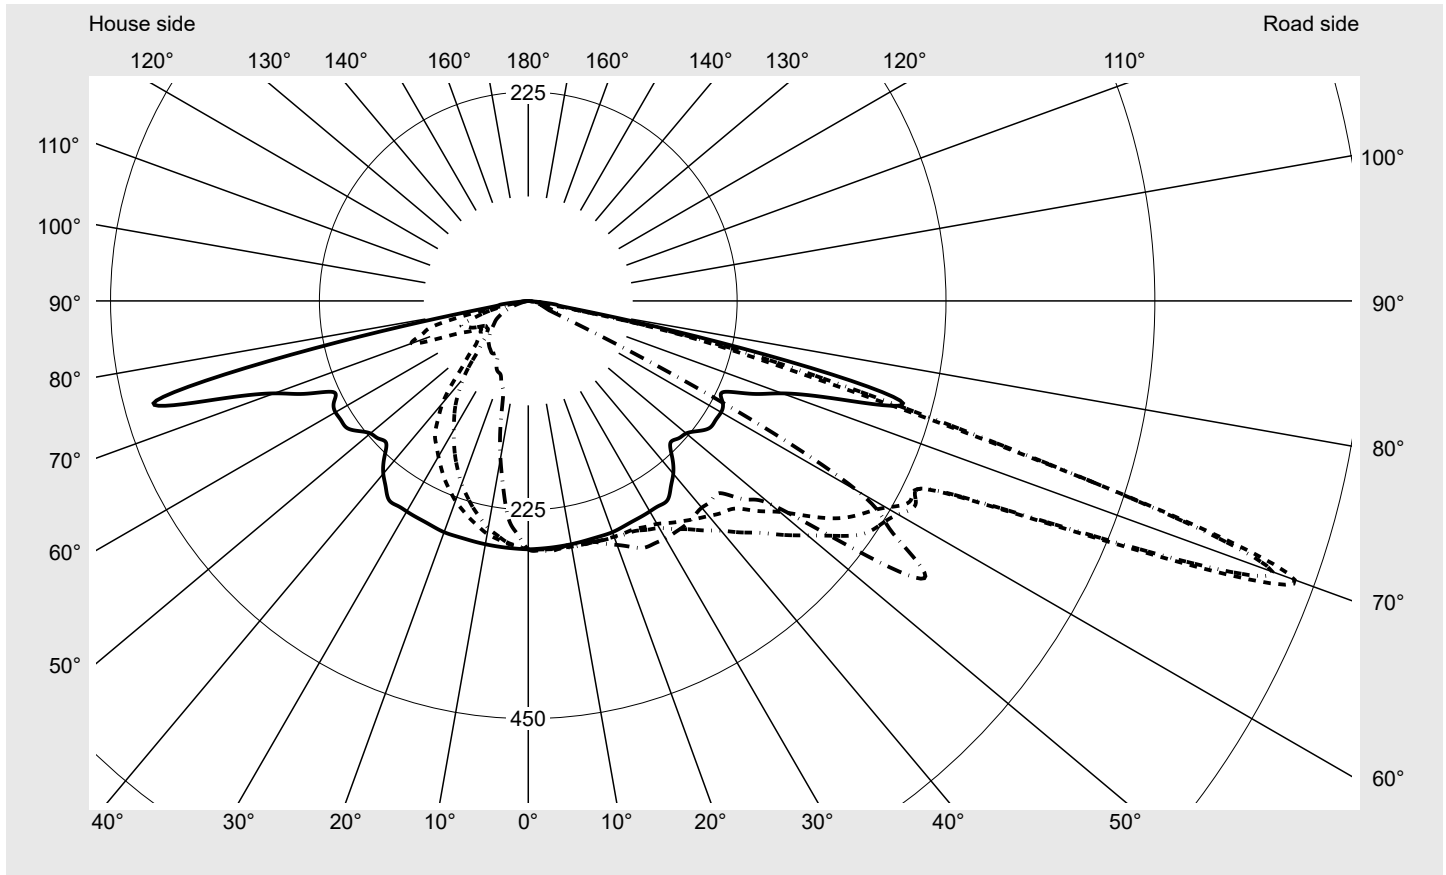

Photometric test report

Family
Streetlight 21 midi easy LED

Order number: 5XE7U47N08LB
EAN: 4058352995648

LP number
59536_112

Version post-top or side-entry mounting, NEMA 7 pin (DALI)
Optic asymmetric, extremely wide distribution (P0.8a)
Cover toughened safety glass
Lamps LED 4000 K | CRI ≥ 70
Controlgear ECG-DALI Plus
Rated values Net luminous flux = 15080 lm
 Power consumption = 98.3 W
 Luminous efficacy = 153.4 lm/W

serial
documentation
18.01.2024

siteco

Luminous intensity in cd/klm

C180-0

C195-15

C200-20

C270-90

Imax: 879 cd/klm

Luminaire output ratios

Eta	100.0%
Eta 0° - 90°	100.0%
Eta 90° - 180°	0.0%

Luminous intensity class acc. to EN13201-2

Class:	G3
Imax 70°	878.7
Imax 80°	57.3
Imax 90°	0.0
Imax >90°	0.0
Imax >95°	0.0

Measurement conditions