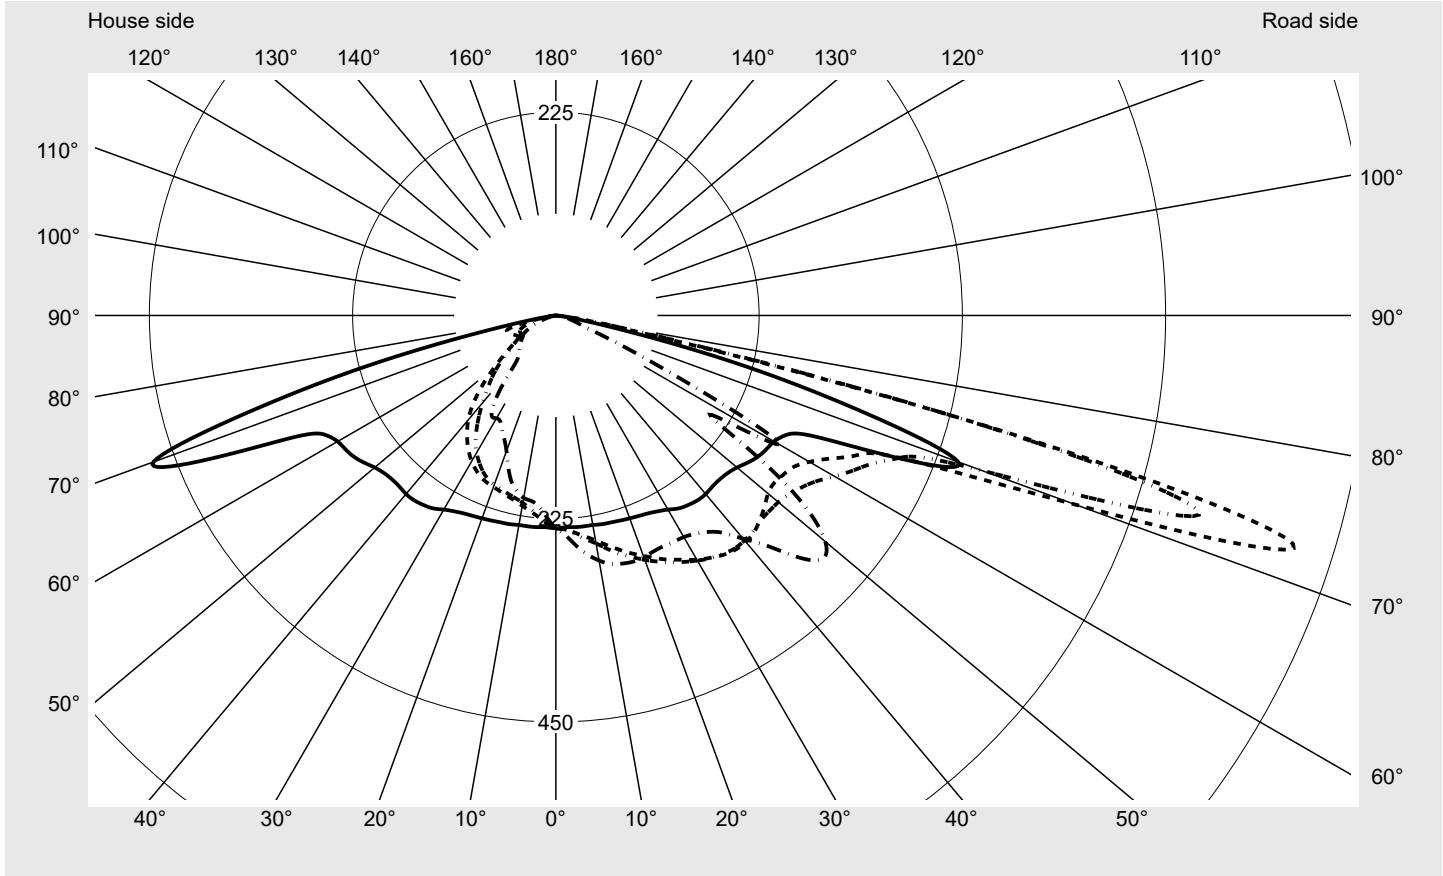

Photometric test report

Family Streetlight 21 midi easy LED	Order number: 5XE7U47N08NB EAN: 4058352995662	LP number 59537_43
	Version post-top or side-entry mounting, NEMA 7 pin (DALI) Optic asymmetric, extremely wide distribution (P0.8a G) Cover toughened safety glass Lamps LED 4000 K CRI ≥ 70 Controlgear ECG-DALI Plus Rated values Net luminous flux = 23910 lm Power consumption = 151.2 W Luminous efficacy = 158.1 lm/W	serial documentation 18.01.2024

Luminous intensity in cd/klm C180-0 C205-25 C210-30 C270-90 **Imax: 856 cd/klm**

Luminaire output ratios

Eta	100.0%
Eta 0° - 90°	100.0%
Eta 90° - 180°	0.0%

Luminous intensity class acc. to EN13201-2

Class:	G3
Imax 70°	618.8
Imax 80°	68.3
Imax 90°	0.0
Imax >90°	0.0
Imax >95°	0.0

Envelope curve in cd/klm **KMK 72.5°** **KMK 70°** **KMK 67.5°** **KMK 65°** **siteco**

Photometric test report

Family Streetlight 21 midi easy LED	Order number: 5XE7U47N08NB EAN: 4058352995662	LP number 59537_43
Table of values for luminous intensities		Maximum luminous intensity
siteco		