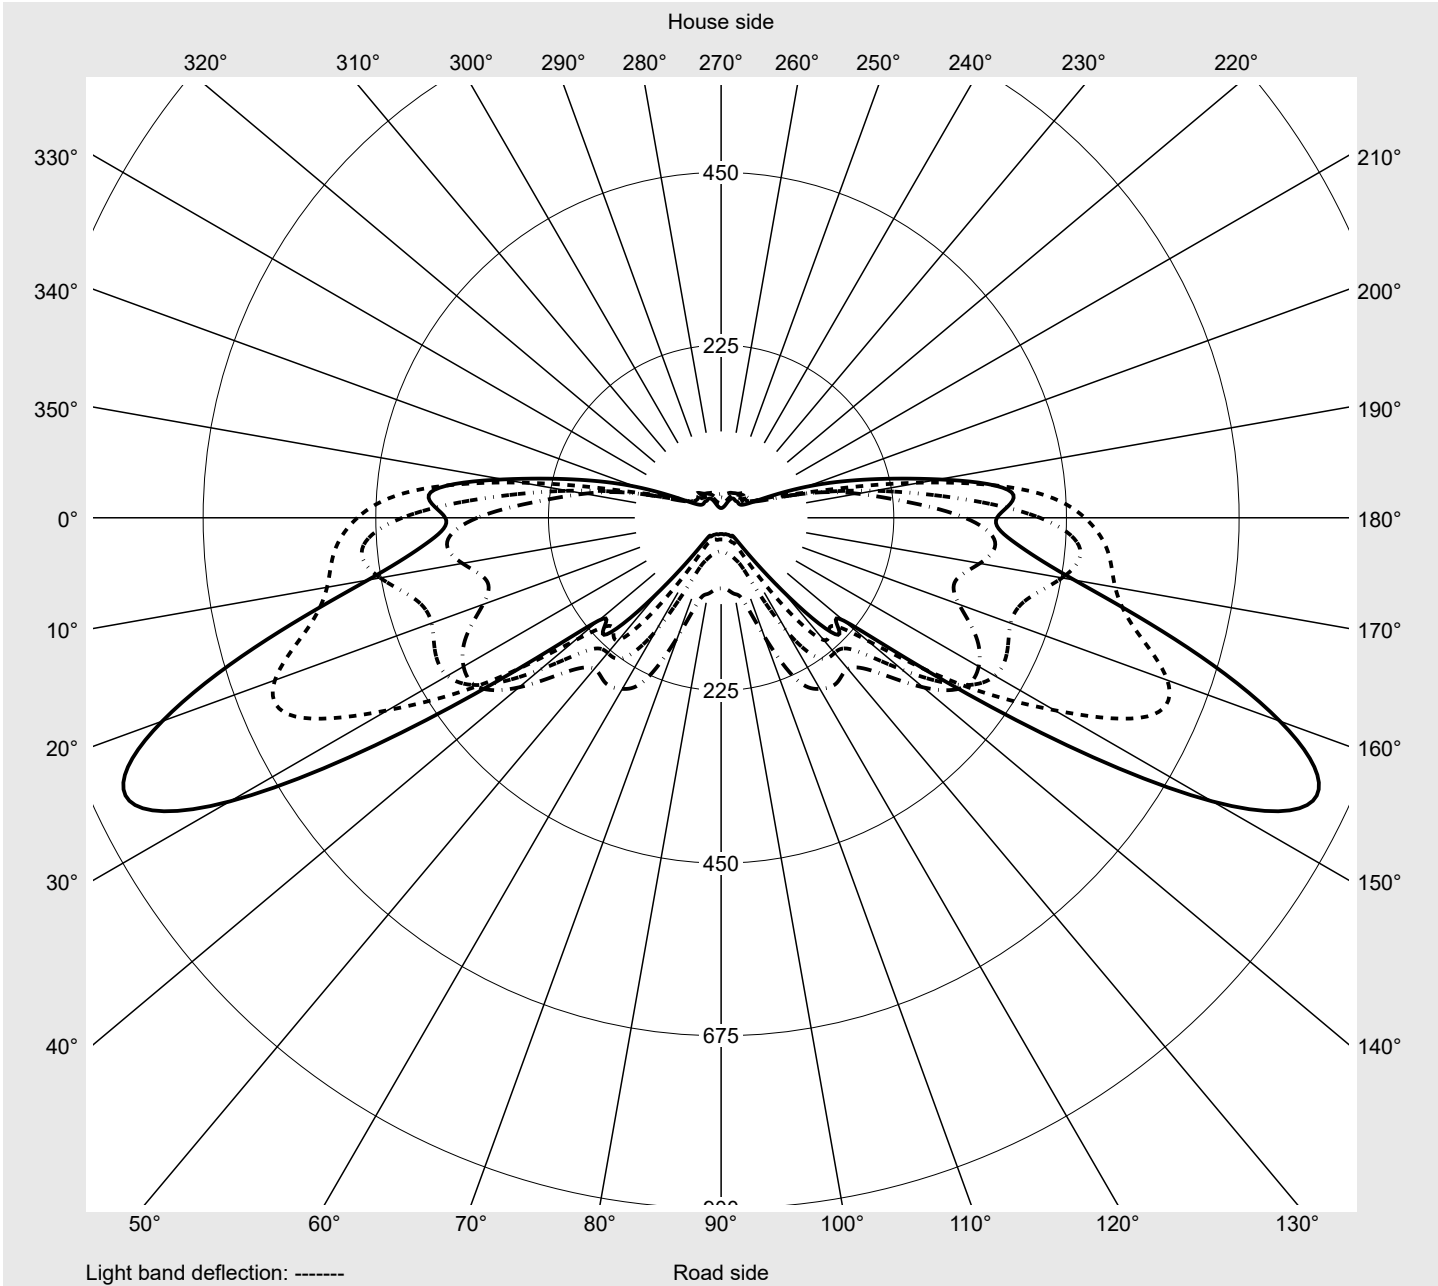

Photometric test report

Family Streetlight 21 midi easy LED	Order number: 5XE7U47N08NB EAN: 4058352995662	LP number 59537_43
	Version post-top or side-entry mounting, NEMA 7 pin (DALI) Optic asymmetric, extremely wide distribution (P0.8a G) Cover toughened safety glass Lamps LED 4000 K CRI ≥ 70 Controlgear ECG-DALI Plus Rated values Net luminous flux = 23910 lm Power consumption = 151.2 W Luminous efficacy = 158.1 lm/W	serial documentation 18.01.2024

Luminous intensity in cd/klm C180-0 C205-25 C210-30 C270-90 **Imax: 856 cd/klm**

Luminaire output ratios

Eta	100.0%
Eta 0° - 90°	100.0%
Eta 90° - 180°	0.0%

Luminous intensity class acc. to EN13201-2

Class:	G3
Imax 70°	618.8
Imax 80°	68.3
Imax 90°	0.0
Imax >90°	0.0
Imax >95°	0.0

Measurement conditions

DIN EN 13032 and DIN 5032

Photometric test report

Family Streetlight 21 midi easy LED	Order number: 5XE7U47N08NB EAN: 4058352995662	LP number 59537_43
---	--	------------------------------

Envelope curve in cd/klm **KMK 72.5°** **KMK 70°** **KMK 67.5°** **KMK 65°** **siteco**

Photometric test report

Family Streetlight 21 midi easy LED	Order number: 5XE7U47N08NB EAN: 4058352995662	LP number 59537_43
Table of values for luminous intensities		Maximum luminous intensity
siteco		