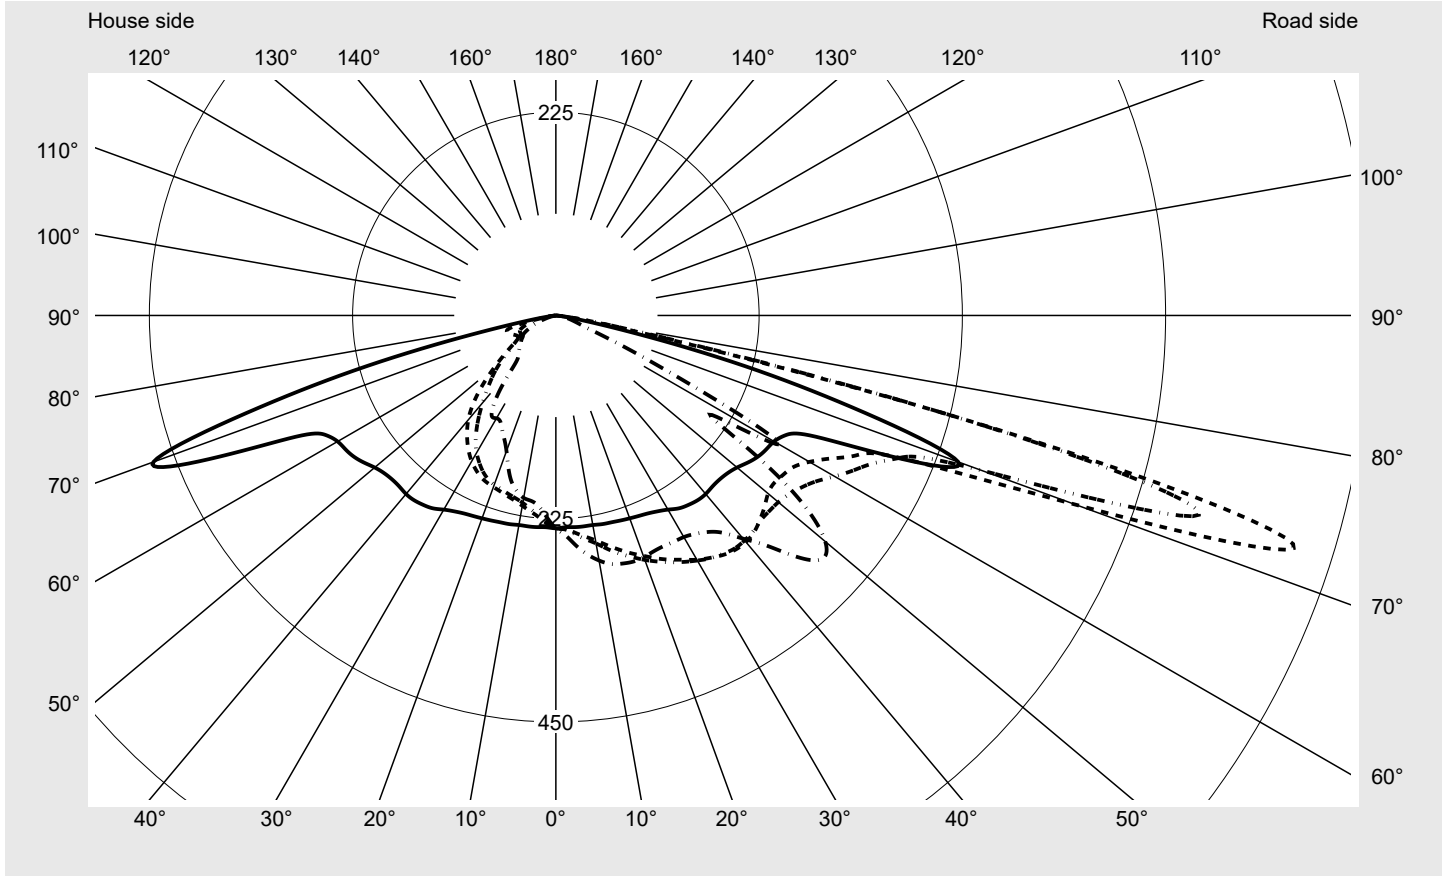

Photometric test report

Family Streetlight 21 midi easy LED	Order number: 5XE7U57N08NB EAN: 4058352995686	LP number 59537_45
	Version post-top or side-entry mounting, NEMA 7 pin (DALI) Optic asymmetric, extremely wide distribution (P0.8a G) Cover toughened safety glass Lamps LED 3000 K CRI ≥ 80 Controlgear ECG-DALI Plus Rated values Net luminous flux = 19690 lm Power consumption = 151.2 W Luminous efficacy = 130.2 lm/W	serial documentation 18.01.2024

Luminous intensity in cd/klm C180-0 C205-25 C210-30 C270-90 **Imax: 856 cd/klm**

Luminaire output ratios

Eta	100.0%
Eta 0° - 90°	100.0%
Eta 90° - 180°	0.0%

Luminous intensity class acc. to EN13201-2

Class:	G3
Imax 70°	618.8
Imax 80°	68.3
Imax 90°	0.0
Imax >90°	0.0
Imax >95°	0.0

Envelope curve in cd/klm **KMK 72.5°** **KMK 70°** **KMK 67.5°** **KMK 65°** **siteco**

Photometric test report

Family Streetlight 21 midi easy LED	Order number: 5XE7U57N08NB EAN: 4058352995686	LP number 59537_45
Table of values for luminous intensities		Maximum luminous intensity
		siteco