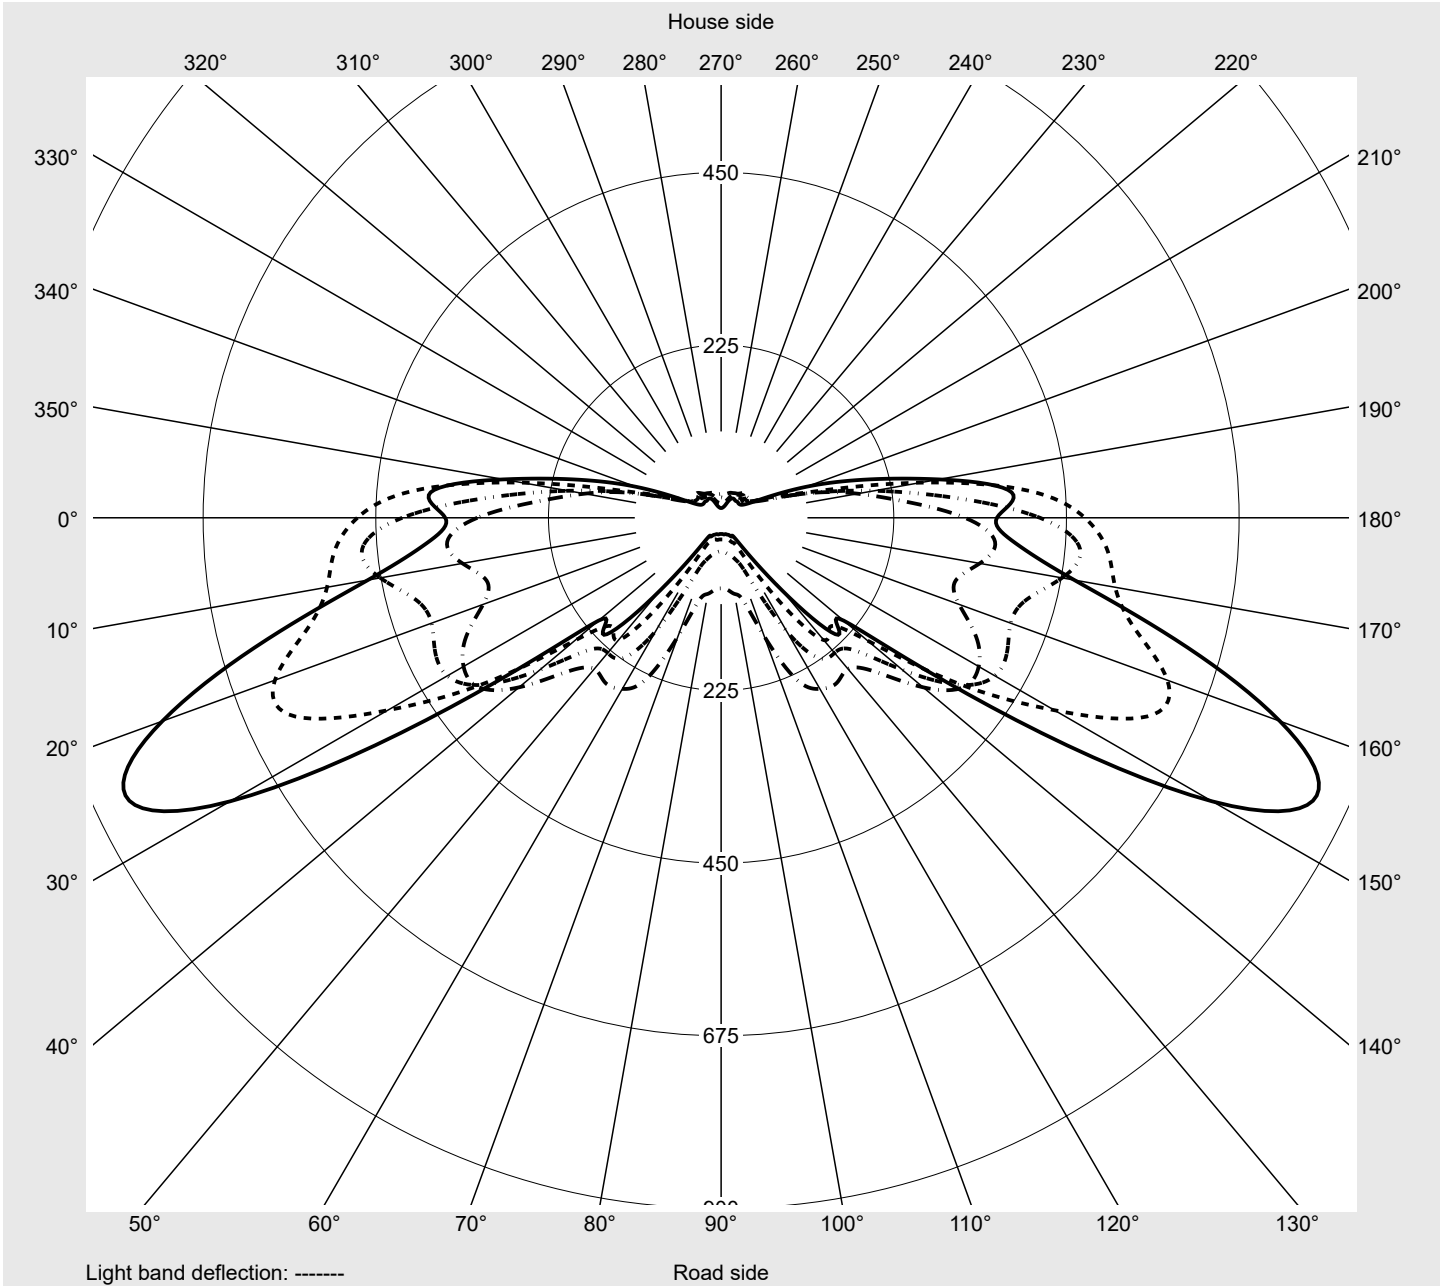

Photometric test report

Family Streetlight 21 midi easy LED	Order number: 5XE7U57N08NB EAN: 4058352995686	LP number 59537_45
	Version post-top or side-entry mounting, NEMA 7 pin (DALI) Optic asymmetric, extremely wide distribution (P0.8a G) Cover toughened safety glass Lamps LED 3000 K CRI ≥ 80 Controlgear ECG-DALI Plus Rated values Net luminous flux = 19690 lm Power consumption = 151.2 W Luminous efficacy = 130.2 lm/W	serial documentation 18.01.2024

Luminous intensity in cd/klm C180-0 C205-25 C210-30 C270-90 **Imax: 856 cd/klm**

Luminaire output ratios

Eta	100.0%
Eta 0° - 90°	100.0%
Eta 90° - 180°	0.0%

Luminous intensity class acc. to EN13201-2

Class:	G3
Imax 70°	618.8
Imax 80°	68.3
Imax 90°	0.0
Imax >90°	0.0
Imax >95°	0.0

Measurement conditions

DIN EN 13032 and DIN 5032

Photometric test report

Family Streetlight 21 midi easy LED	Order number: 5XE7U57N08NB EAN: 4058352995686	LP number 59537_45
---	--	-------------------------------------

Envelope curve in cd/klm **KMK 72.5°** **KMK 70°** **KMK 67.5°** **KMK 65°** **siteco**

Photometric test report

Family Streetlight 21 midi easy LED	Order number: 5XE7U57N08NB EAN: 4058352995686	LP number 59537_45
Table of values for luminous intensities		Maximum luminous intensity
		siteco