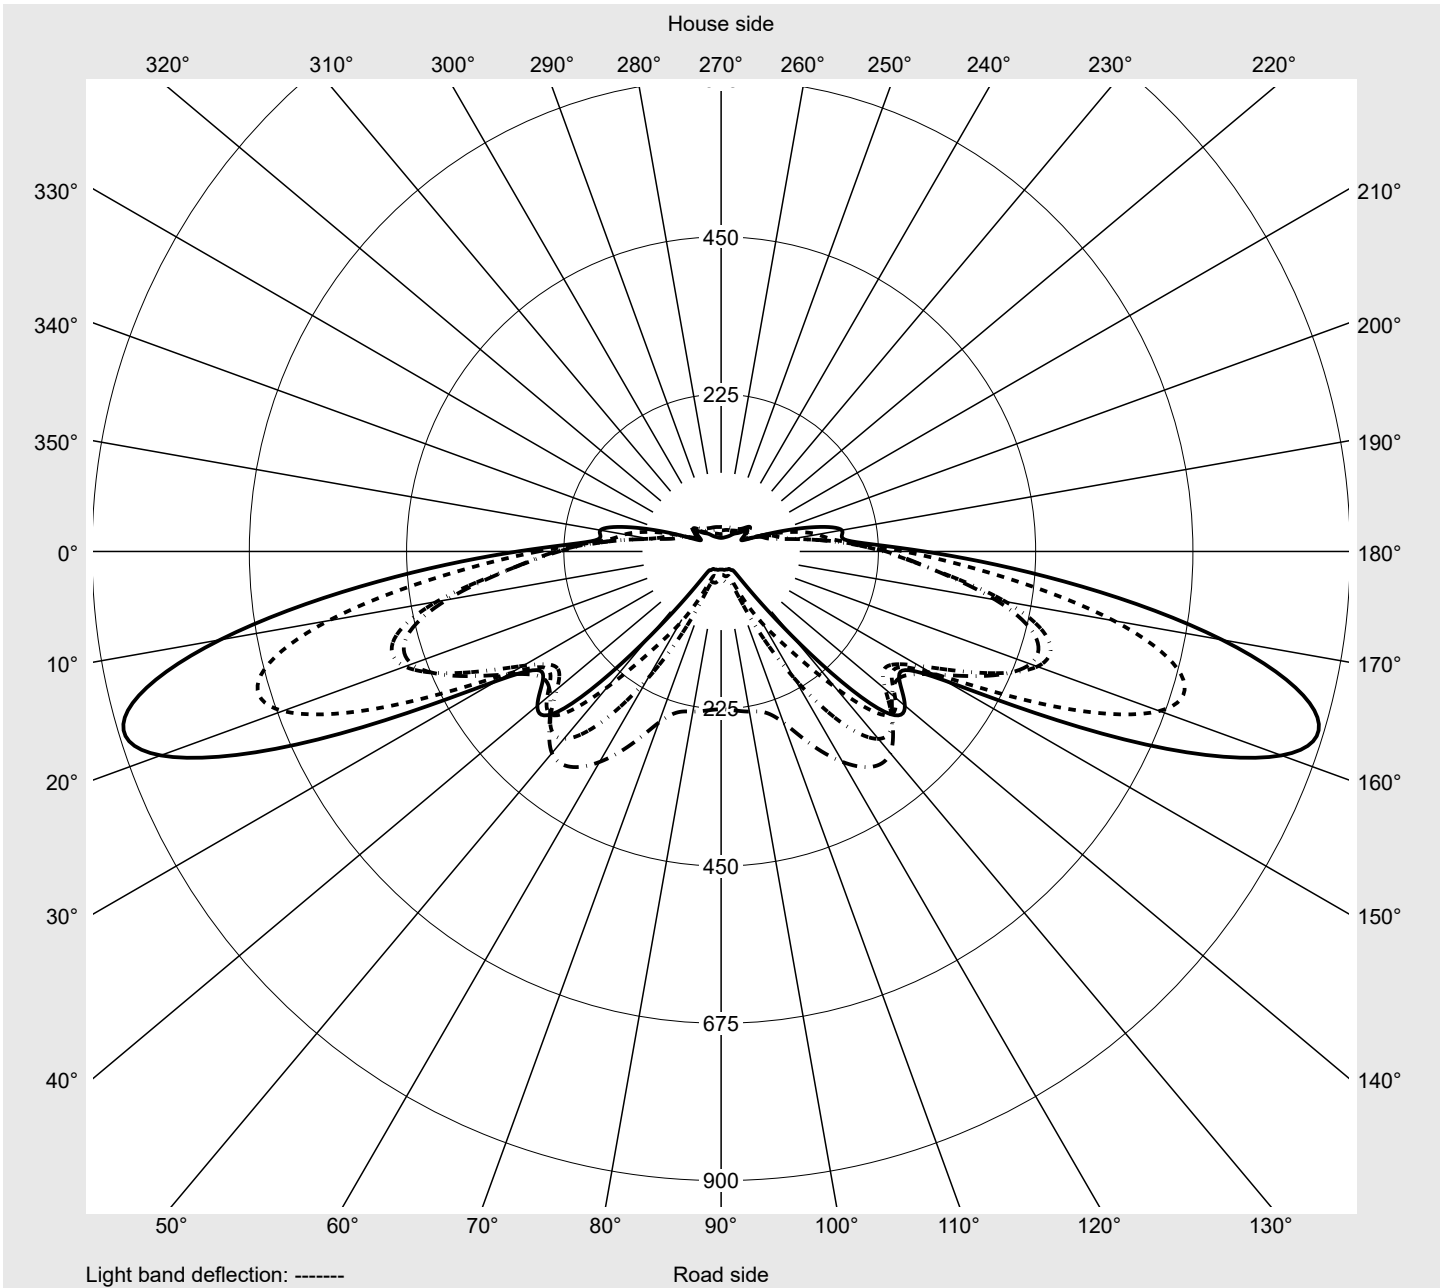

Photometric test report

Family Streetlight 21 midi easy LED	Order number: 5XE7U67N08LB EAN: 4058352995693	LP number 59536_120
	Version post-top or side-entry mounting, NEMA 7 pin (DALI) Optic asymmetric, extremely wide distribution (P0.8a) Cover toughened safety glass Lamps LED 2700 K CRI ≥ 70 Controlgear ECG-DALI Plus Rated values Net luminous flux = 12970 lm Power consumption = 98.3 W Luminous efficacy = 131.9 lm/W	serial documentation 18.01.2024

Luminous intensity in cd/klm C180-0 C195-15 C200-20 C270-90 **Imax: 879 cd/klm**

Luminaire output ratios	
Eta	100.0%
Eta 0° - 90°	100.0%
Eta 90° - 180°	0.0%

Luminous intensity class acc. to EN13201-2	
Class:	G3
Imax 70°	878.7
Imax 80°	57.3
Imax 90°	0.0
Imax >90°	0.0
Imax >95°	0.0

Measurement conditions
DIN EN 13032 and DIN 5032

Photometric test report

Family Streetlight 21 midi easy LED	Order number: 5XE7U67N08LB EAN: 4058352995693	LP number 59536_120
---	--	-------------------------------

Envelope curve in cd/klm **KMK 70°** **KMK 67.5°** **KMK 65°** **KMK 62.5°** **siteco**

Photometric test report

Family Streetlight 21 midi easy LED	Order number: 5XE7U67N08LB EAN: 4058352995693	LP number 59536_120
Table of values for luminous intensities		Maximum luminous intensity
		siteco