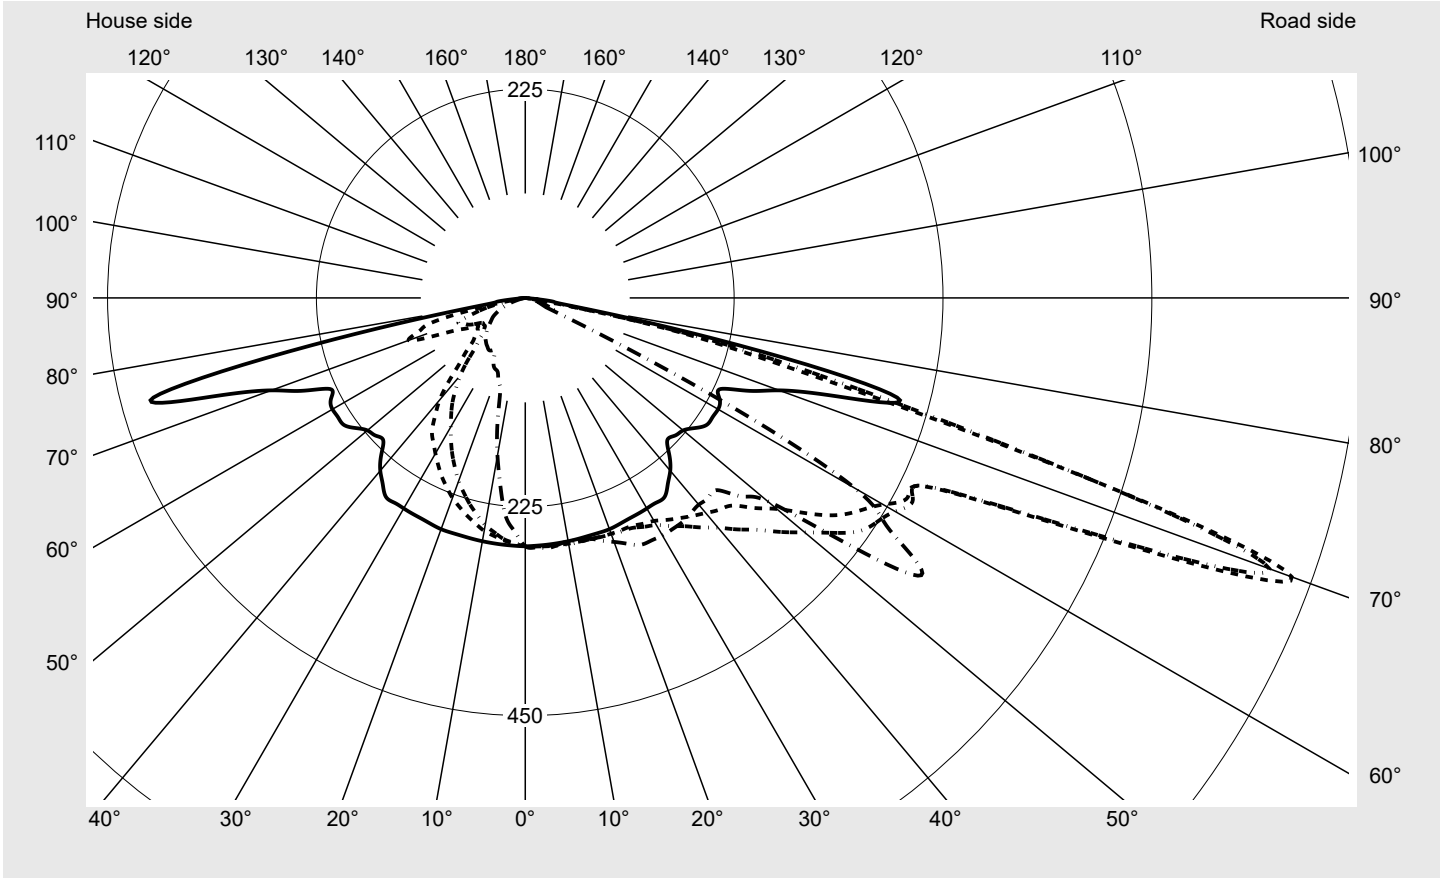

Photometric test report

Family Streetlight 21 midi easy LED	Order number: 5XE7U67N08LB EAN: 4058352995693	LP number 59536_120
	Version post-top or side-entry mounting, NEMA 7 pin (DALI) Optic asymmetric, extremely wide distribution (P0.8a) Cover toughened safety glass Lamps LED 2700 K CRI ≥ 70 Controlgear ECG-DALI Plus Rated values Net luminous flux = 12970 lm Power consumption = 98.3 W Luminous efficacy = 131.9 lm/W	serial documentation 18.01.2024

Luminous intensity in cd/klm C180-0 C195-15 C200-20 C270-90 **Imax: 879 cd/klm**

Luminaire output ratios	
Eta	100.0%
Eta 0° - 90°	100.0%
Eta 90° - 180°	0.0%

Luminous intensity class acc. to EN13201-2	
Class:	G3
Imax 70°	878.7
Imax 80°	57.3
Imax 90°	0.0
Imax >90°	0.0
Imax >95°	0.0

Envelope curve in cd/klm **KMK 70°** **KMK 67.5°** **KMK 65°** **KMK 62.5°** **siteco**

Photometric test report

Family Streetlight 21 midi easy LED	Order number: 5XE7U67N08LB EAN: 4058352995693	LP number 59536_120
Table of values for luminous intensities		Maximum luminous intensity
		siteco