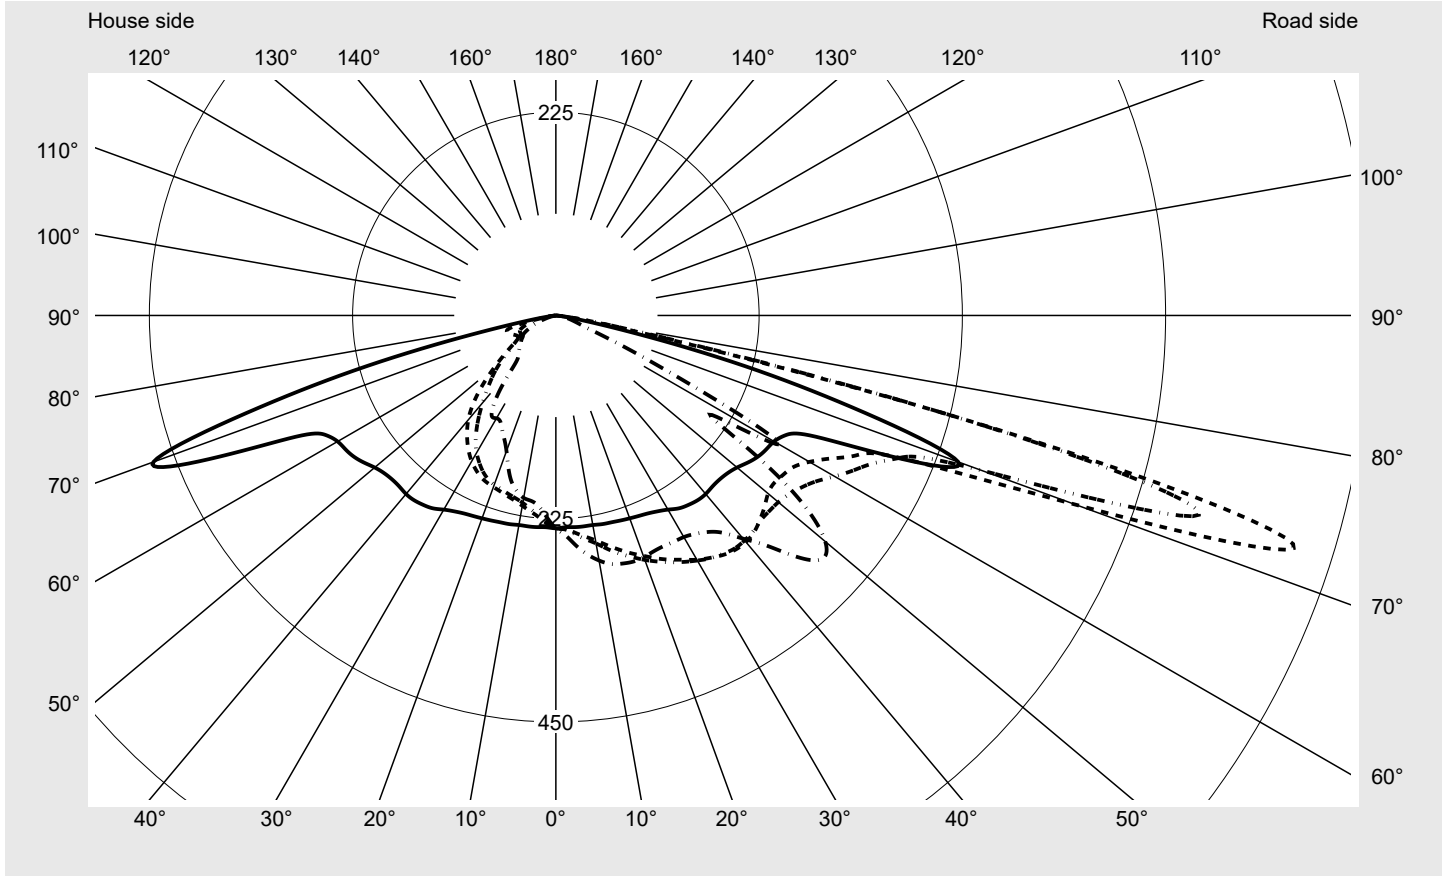

Photometric test report

Family Streetlight 21 midi easy LED	Order number: 5XE7U67N08NB EAN: 4058352995716	LP number 59537_47
	Version post-top or side-entry mounting, NEMA 7 pin (DALI) Optic asymmetric, extremely wide distribution (P0.8a G) Cover toughened safety glass Lamps LED 2700 K CRI ≥ 70 Controlgear ECG-DALI Plus Rated values Net luminous flux = 20530 lm Power consumption = 151.2 W Luminous efficacy = 135.8 lm/W	serial documentation 18.01.2024

Luminous intensity in cd/klm C180-0 C205-25 C210-30 C270-90 **Imax: 856 cd/klm**

Luminaire output ratios

Eta	100.0%
Eta 0° - 90°	100.0%
Eta 90° - 180°	0.0%

Luminous intensity class acc. to EN13201-2

Class:	G3
Imax 70°	618.8
Imax 80°	68.3
Imax 90°	0.0
Imax >90°	0.0
Imax >95°	0.0

Envelope curve in cd/klm **KMK 72.5°** **KMK 70°** **KMK 67.5°** **KMK 65°** **siteco**

Photometric test report

Family Streetlight 21 midi easy LED	Order number: 5XE7U67N08NB EAN: 4058352995716	LP number 59537_47
Table of values for luminous intensities		Maximum luminous intensity
		siteco