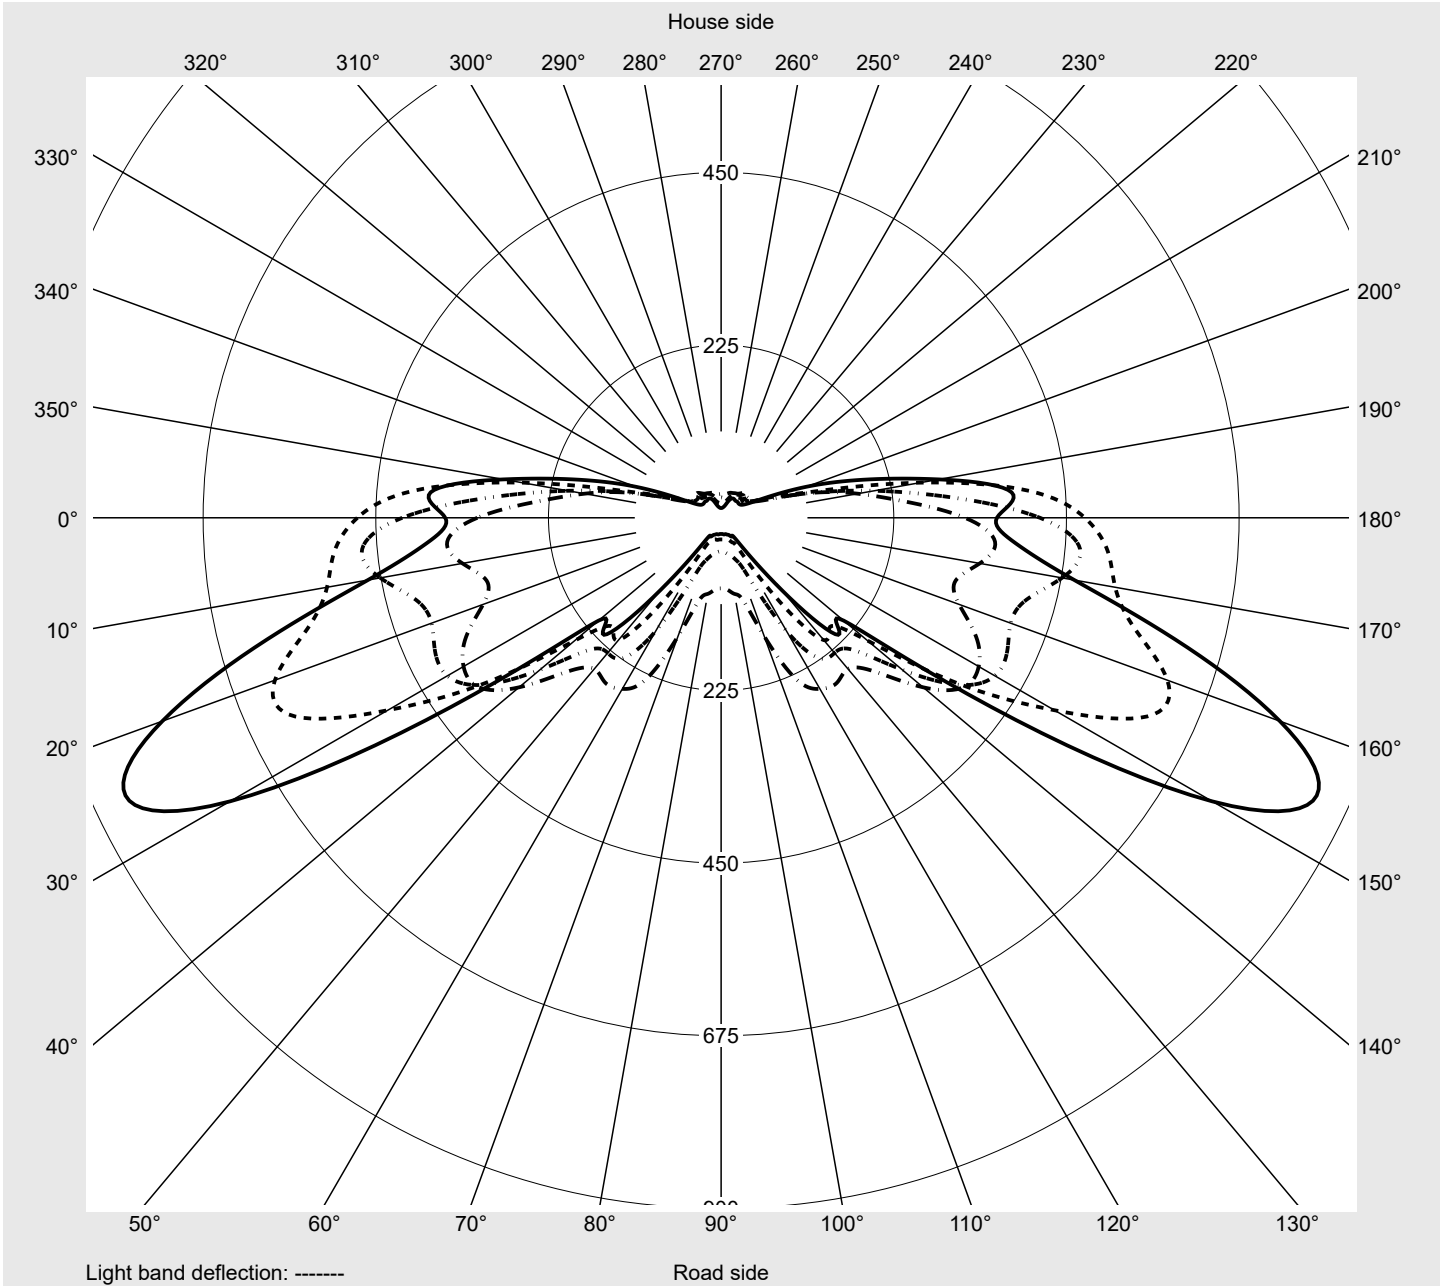

Photometric test report

Family Streetlight 21 midi easy LED	Order number: 5XE7U67N08NB EAN: 4058352995716	LP number 59537_47
	Version post-top or side-entry mounting, NEMA 7 pin (DALI) Optic asymmetric, extremely wide distribution (P0.8a G) Cover toughened safety glass Lamps LED 2700 K CRI ≥ 70 Controlgear ECG-DALI Plus Rated values Net luminous flux = 20530 lm Power consumption = 151.2 W Luminous efficacy = 135.8 lm/W	serial documentation 18.01.2024

Luminous intensity in cd/klm C180-0 C205-25 C210-30 C270-90 **Imax: 856 cd/klm**

Luminaire output ratios

Eta	100.0%
Eta 0° - 90°	100.0%
Eta 90° - 180°	0.0%

Luminous intensity class acc. to EN13201-2

Class:	G3
Imax 70°	618.8
Imax 80°	68.3
Imax 90°	0.0
Imax >90°	0.0
Imax >95°	0.0

Measurement conditions

DIN EN 13032 and DIN 5032

Photometric test report

Family Streetlight 21 midi easy LED	Order number: 5XE7U67N08NB EAN: 4058352995716	LP number 59537_47
---	--	------------------------------

Envelope curve in cd/klm **KMK 72.5°** **KMK 70°** **KMK 67.5°** **KMK 65°** **siteco**

Photometric test report

Family Streetlight 21 midi easy LED	Order number: 5XE7U67N08NB EAN: 4058352995716	LP number 59537_47
Table of values for luminous intensities		Maximum luminous intensity
		siteco