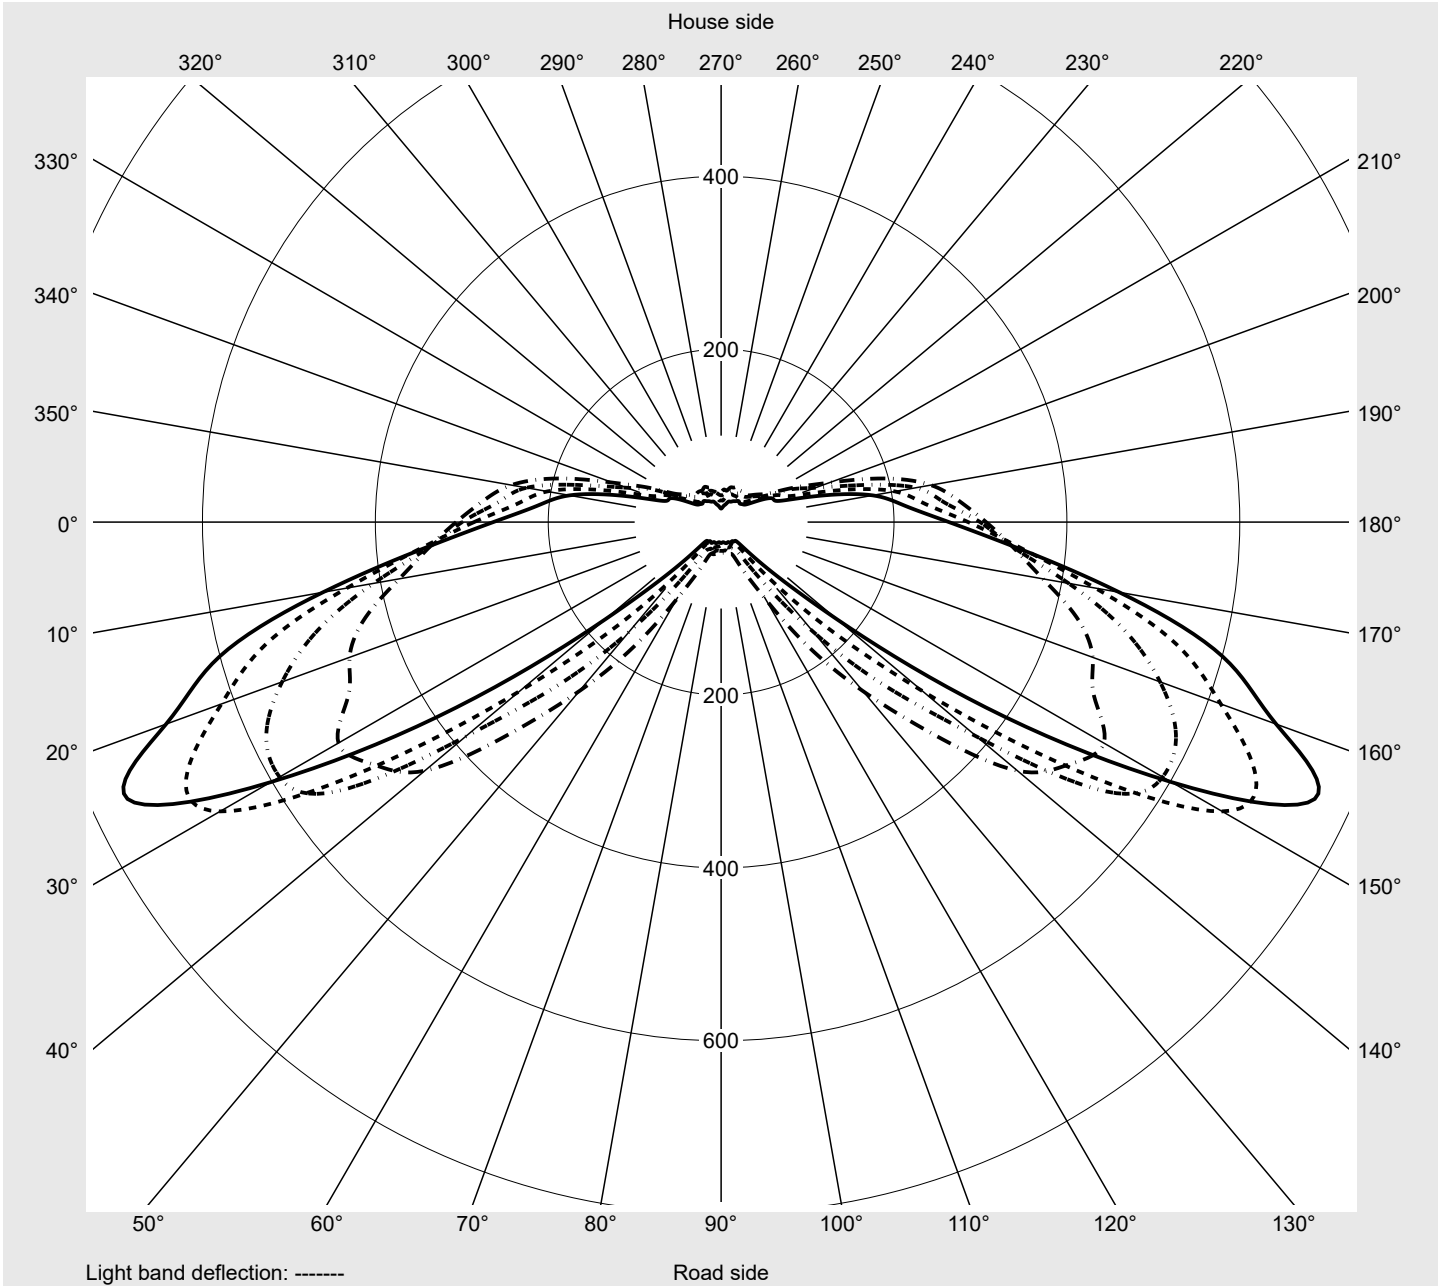

Photometric test report

Family DL® 50 mini LED	Order number: 5XA248D31Y08RE EAN: 4069025023766	LP number 59076_1636
Version	post-top or side-entry mounting, Smart Interface up/down	serial documentation 31.01.2024
Optic	asymmetric, wide distribution (ST1.0a)	
Cover	toughened safety glass	sITeco
Lamps	LED 3000 K CRI ≥ 70	
Controlgear	EVG SITECO iQ - Smart Interface	
Rated values	Net luminous flux = 6010 lm Power consumption = 35.0 W Luminous efficacy = 171.7 lm/W	

Luminous intensity in cd/klm C180-0 C205-25 C210-30 C270-90 **Imax: 758 cd/klm**

Luminaire output ratios

Eta	100.0%
Eta 0° - 90°	100.0%
Eta 90° - 180°	0.0%

Luminous intensity class acc. to EN13201-2

Class:	G3
Imax 70°	757.8
Imax 80°	95.1
Imax 90°	0.0
Imax >90°	0.0
Imax >95°	0.0

Measurement conditions

DIN EN 13032 and DIN 5032

Photometric test report

Family DL® 50 mini LED	Order number: 5XA248D31Y08RE EAN: 4069025023766	LP number 59076_1636
----------------------------------	--	--------------------------------

Envelope curve in cd/klm **KMK 70°** **KMK 67.5°** **KMK 65°** **KMK 62.5°** **siteco**

Photometric test report

Family DL® 50 mini LED	Order number: 5XA248D31Y08RE EAN: 4069025023766	LP number 59076_1636
Table of values for luminous intensities		Maximum luminous intensity
		siteco