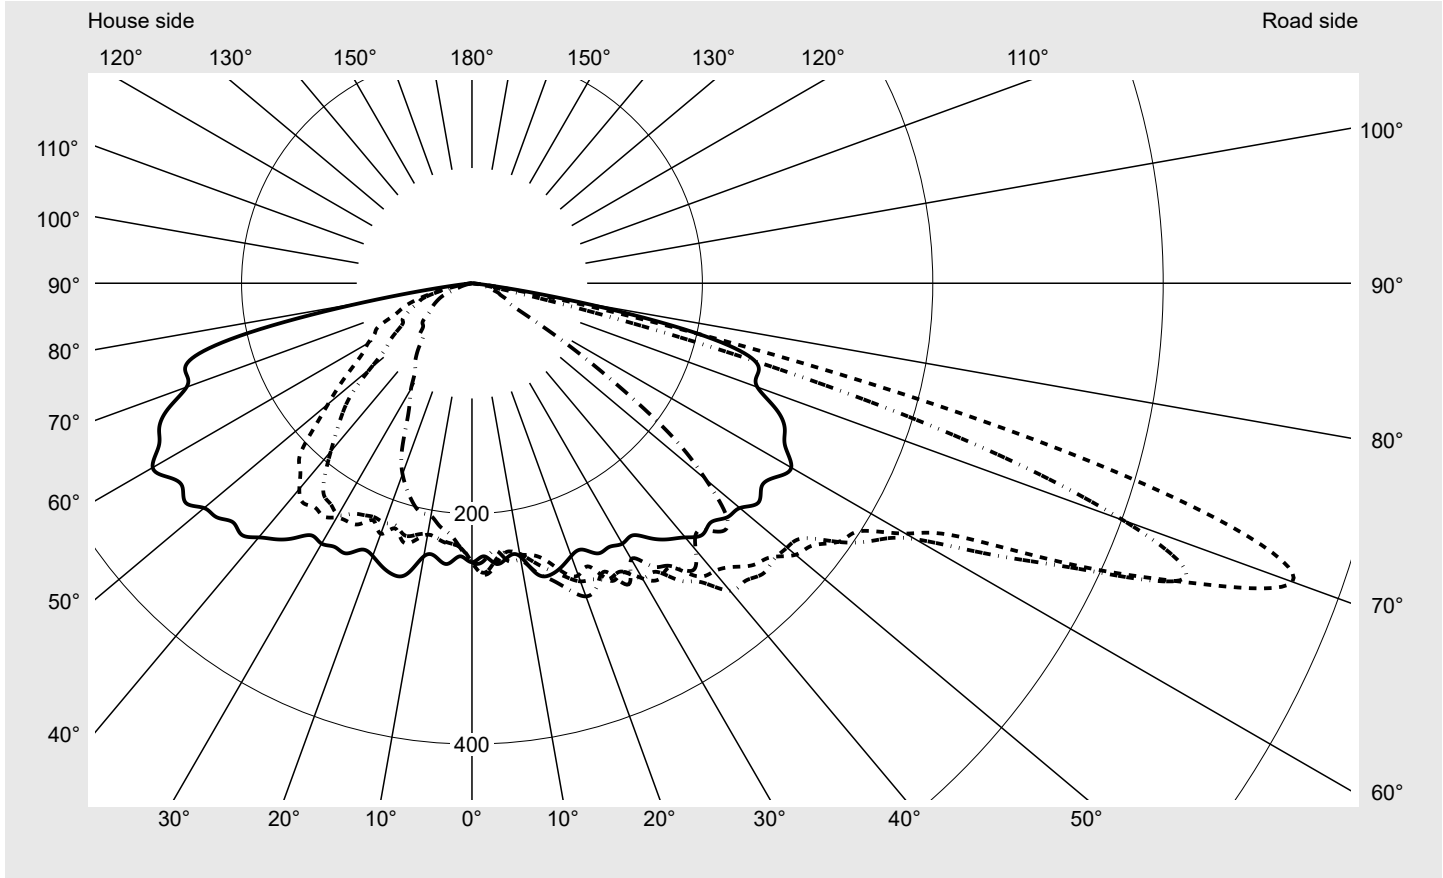

Photometric test report

Family DL® 50 mini LED	Order number: 5XA248D31Y08RE EAN: 4069025023766	LP number 59076_1636
Version	post-top or side-entry mounting, Smart Interface up/down	serial documentation 31.01.2024
Optic	asymmetric, wide distribution (ST1.0a)	
Cover	toughened safety glass	sITeco
Lamps	LED 3000 K CRI ≥ 70	
Controlgear	EVG SITECO iQ - Smart Interface	
Rated values	Net luminous flux = 6010 lm Power consumption = 35.0 W Luminous efficacy = 171.7 lm/W	

Luminous intensity in cd/klm C180-0 C205-25 C210-30 C270-90 **Imax: 758 cd/klm**

Luminaire output ratios

Eta	100.0%
Eta 0° - 90°	100.0%
Eta 90° - 180°	0.0%

Luminous intensity class acc. to EN13201-2

Class:	G3
Imax 70°	757.8
Imax 80°	95.1
Imax 90°	0.0
Imax >90°	0.0
Imax >95°	0.0

Envelope curve in cd/klm **KMK 70°** **KMK 67.5°** **KMK 65°** **KMK 62.5°** **siteco**

Photometric test report

Family DL® 50 mini LED	Order number: 5XA248D31Y08RE EAN: 4069025023766	LP number 59076_1636
Table of values for luminous intensities		Maximum luminous intensity
		siteco