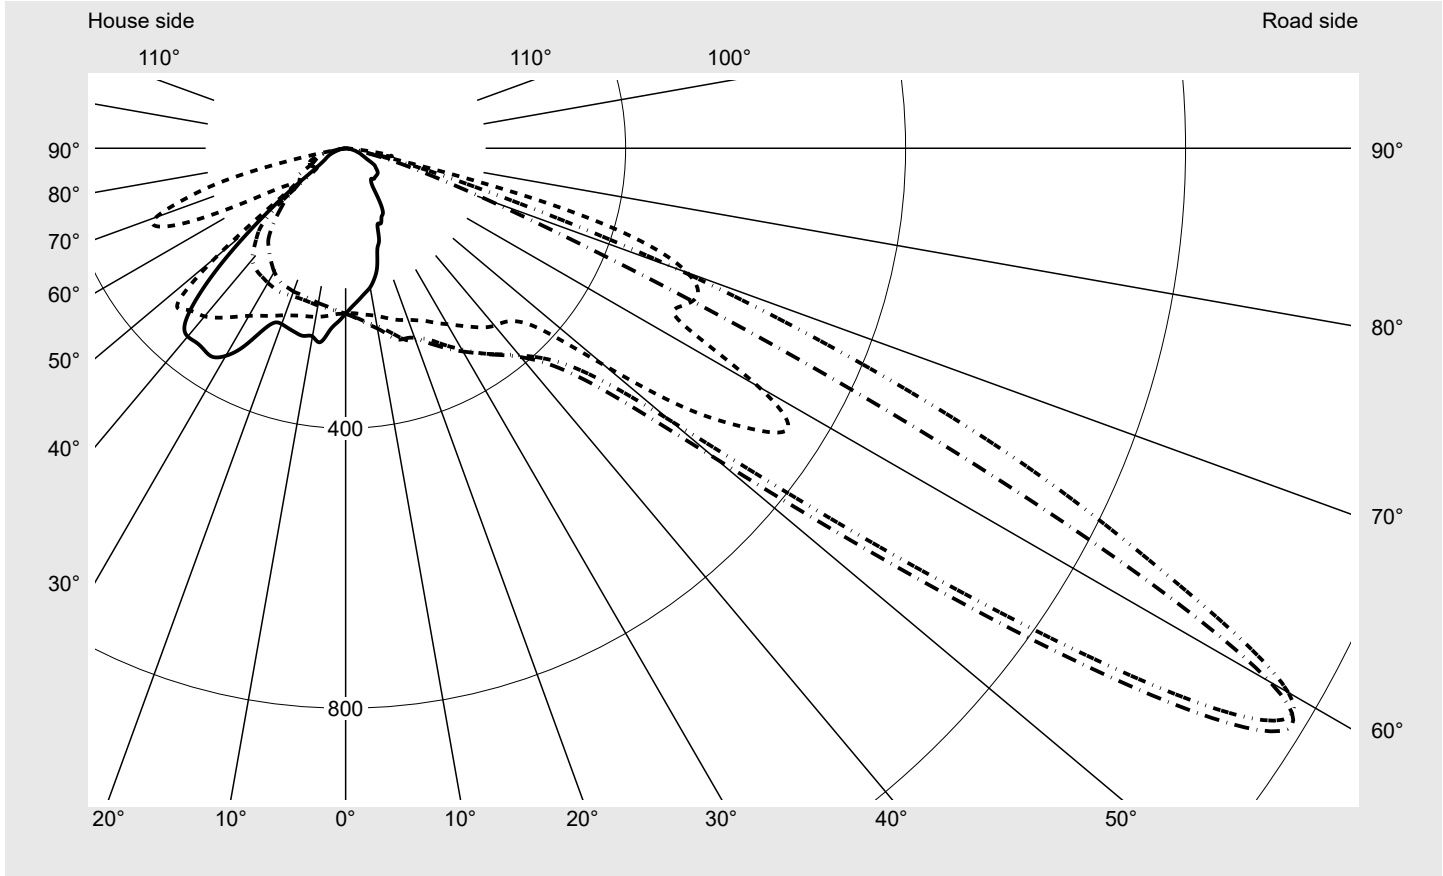

Photometric test report

Family Streetlight 21 midi LED	Order number: 5XE3F33T08MB EAN: 4058352729199	LP number 59559_37
	Version post-top or side-entry mounting, Smart Interface up/down Optic pedestrian crossing, asymmetric left distribution (PC-L) Cover toughened safety glass Lamps LED 3000 K CRI ≥ 70 Controlgear EVG-Smart Interface Rated values Net luminous flux = 17390 lm Power consumption = 136.0 W Luminous efficacy = 127.9 lm/W	serial documentation 07.02.2024

Luminous intensity in cd/klm C180-0 C270-90 C290-110 C295-115 **Imax: 1555 cd/klm**

Luminaire output ratios

Eta	100.0%
Eta 0° - 90°	100.0%
Eta 90° - 180°	0.0%

Luminous intensity class acc. to EN13201-2

Class:	G3
Imax 70°	818.0
Imax 80°	67.6
Imax 90°	0.0
Imax >90°	0.0
Imax >95°	0.0

Envelope curve in cd/klm **KMK 60°** **KMK 57.5°** **KMK 55°** **KMK 52.5°** **siteco**

Photometric test report

Family Streetlight 21 midi LED	Order number: 5XE3F33T08MB EAN: 4058352729199	LP number 59559_37
Table of values for luminous intensities		Maximum luminous intensity
siteco		