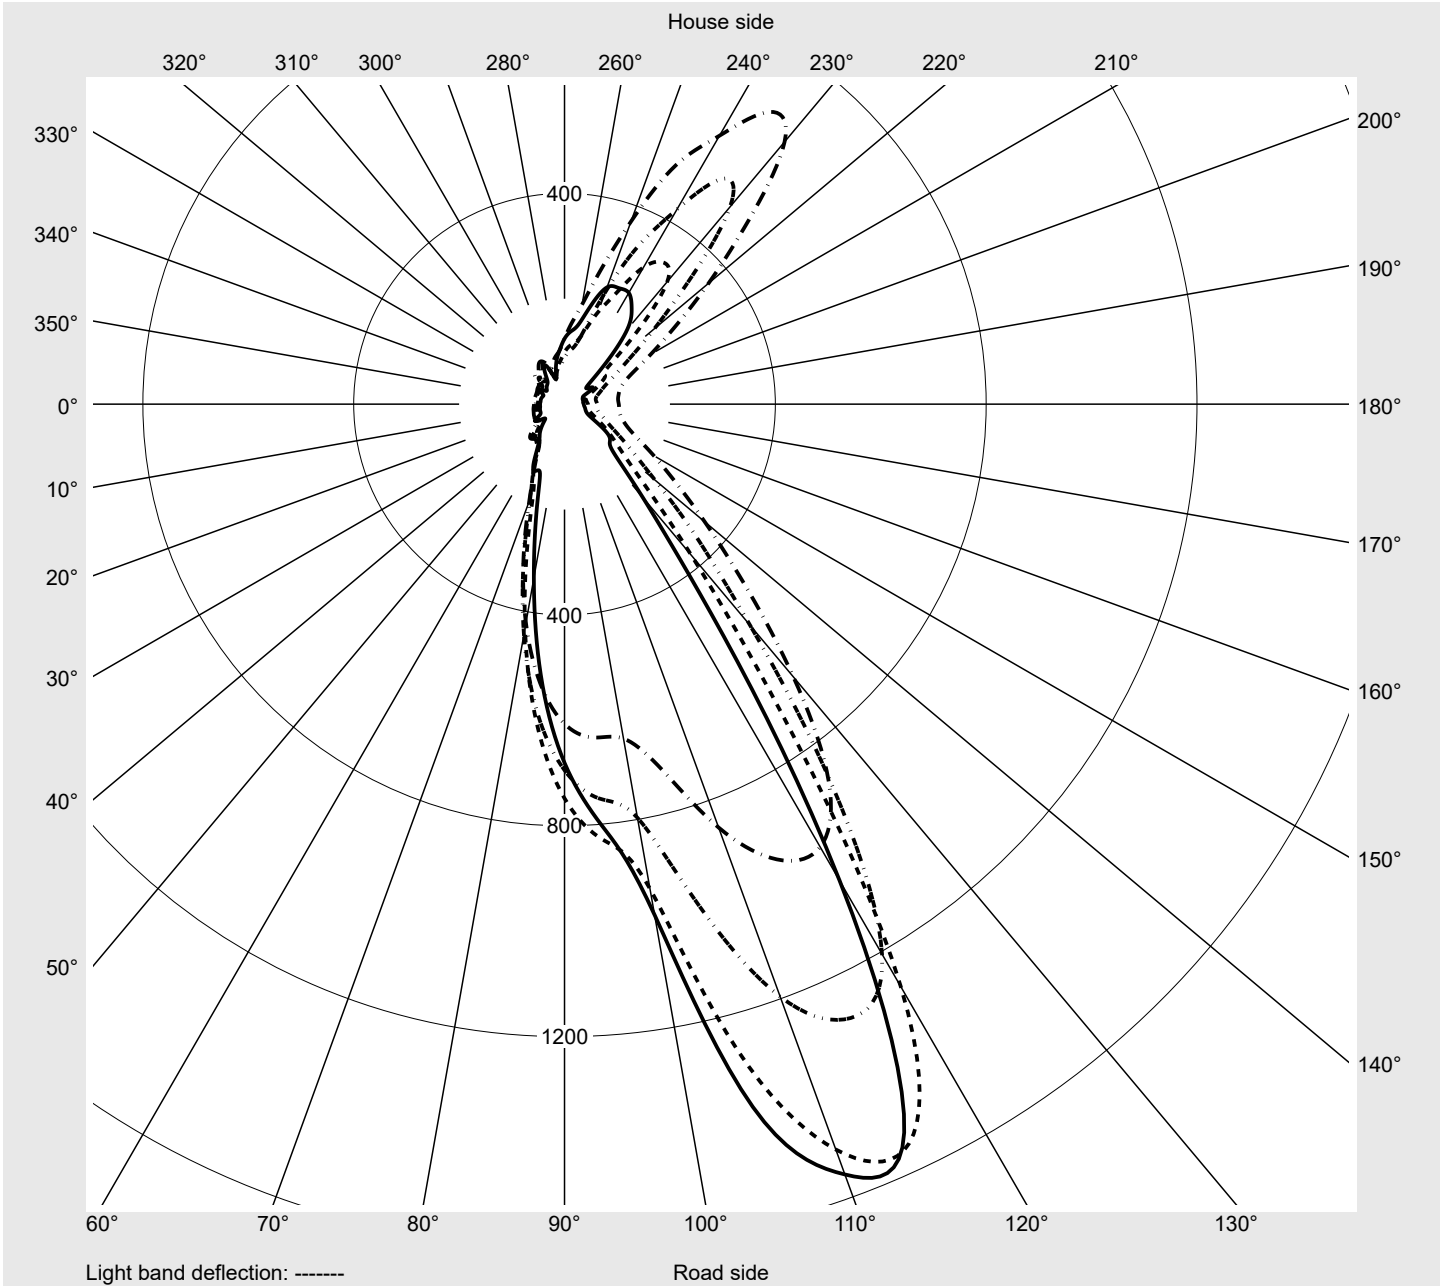

Photometric test report

Family Streetlight 21 midi LED	Order number: 5XE3F33T08MB EAN: 4058352729199	LP number 59559_37
	Version post-top or side-entry mounting, Smart Interface up/down Optic pedestrian crossing, asymmetric left distribution (PC-L) Cover toughened safety glass Lamps LED 3000 K CRI ≥ 70 Controlgear EVG-Smart Interface Rated values Net luminous flux = 17390 lm Power consumption = 136.0 W Luminous efficacy = 127.9 lm/W	serial documentation 07.02.2024

Luminous intensity in cd/klm C180-0 C270-90 C290-110 C295-115 **Imax: 1555 cd/klm**

Luminaire output ratios

Eta	100.0%
Eta 0° - 90°	100.0%
Eta 90° - 180°	0.0%

Luminous intensity class acc. to EN13201-2

Class:	G3
Imax 70°	818.0
Imax 80°	67.6
Imax 90°	0.0
Imax >90°	0.0
Imax >95°	0.0

Measurement conditions

DIN EN 13032 and DIN 5032

Photometric test report

Family Streetlight 21 midi LED	Order number: 5XE3F33T08MB EAN: 4058352729199	LP number 59559_37
--	--	------------------------------

Envelope curve in cd/klm **KMK 60°** **KMK 57.5°** **KMK 55°** **KMK 52.5°** **siteco**

Photometric test report

Family Streetlight 21 midi LED	Order number: 5XE3F33T08MB EAN: 4058352729199	LP number 59559_37
Table of values for luminous intensities		Maximum luminous intensity
siteco		