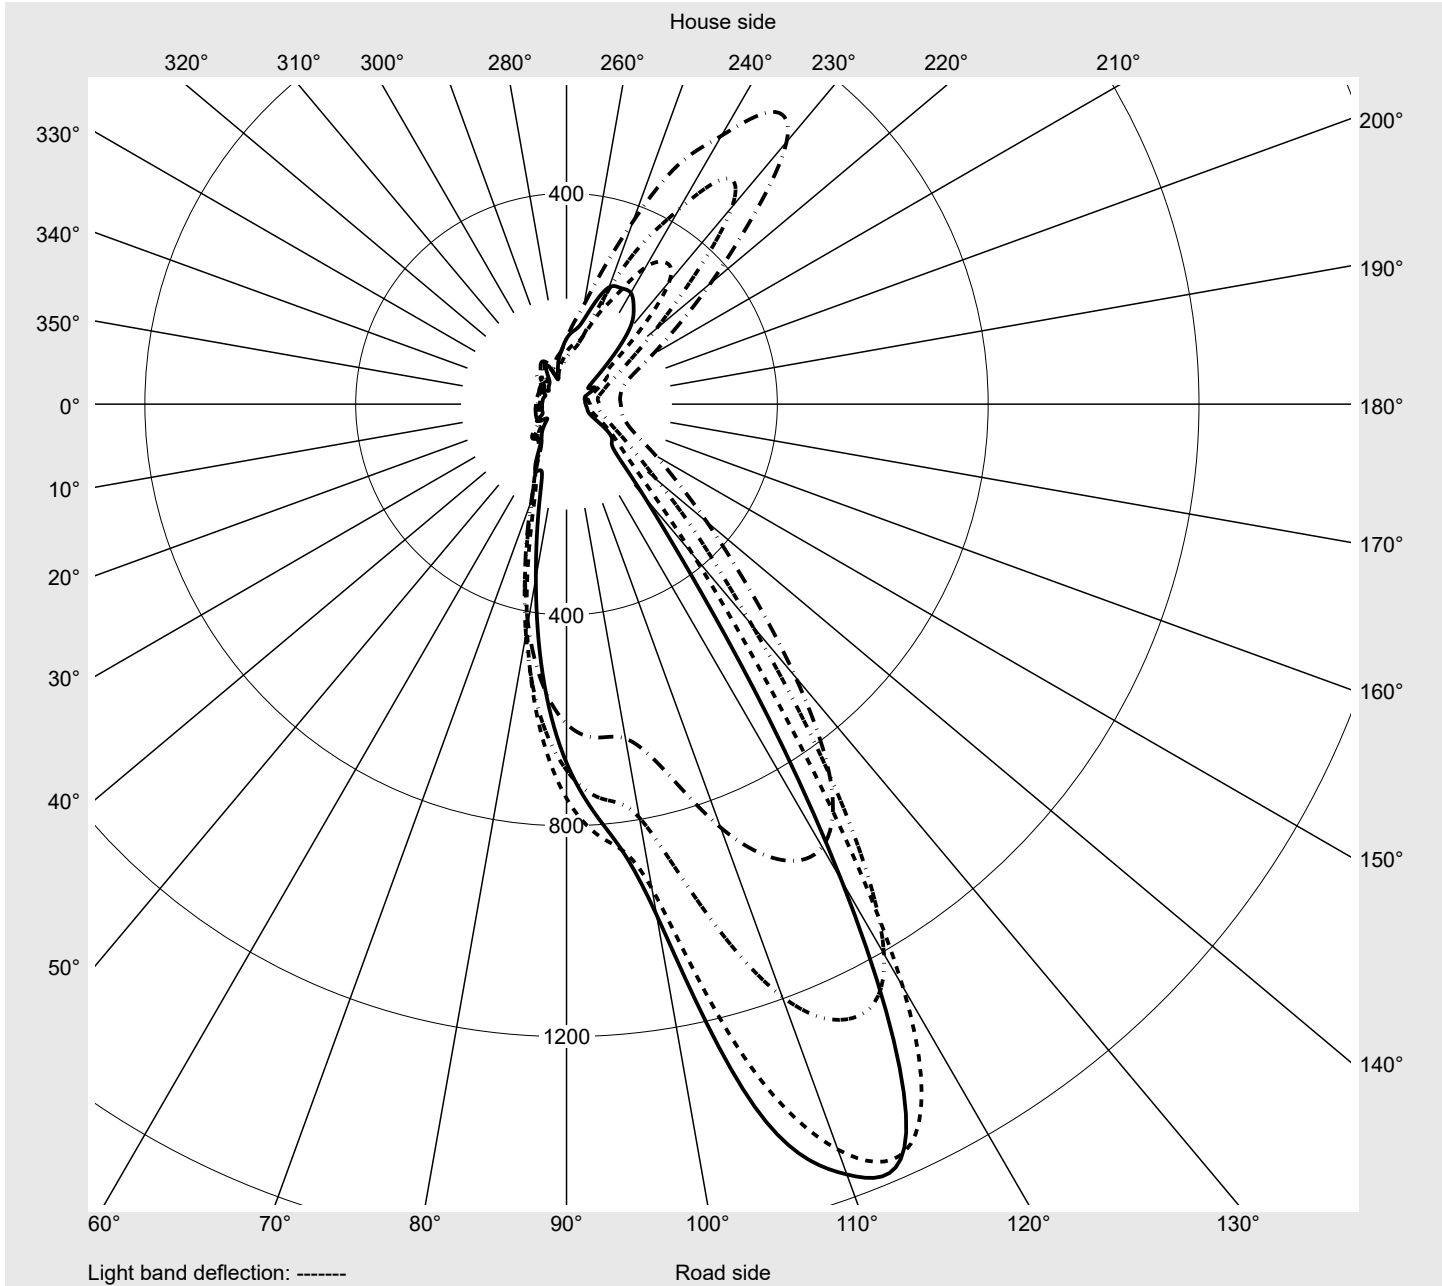

Photometric test report

Family Streetlight 21 midi LED	Order number: 5XE3F43S08MB EAN: 4058352729281	LP number 59559_60
	Version post-top or side-entry mounting, Smart Interface up Optic pedestrian crossing, asymmetric left distribution (PC-L) Cover toughened safety glass Lamps LED 4000 K CRI ≥ 70 Controlgear EVG-Smart Interface Rated values Net luminous flux = 19200 lm Power consumption = 147.0 W Luminous efficacy = 130.6 lm/W	serial documentation 07.02.2024

Luminous intensity in cd/klm C180-0 C270-90 C290-110 C295-115 **Imax: 1555 cd/klm**

Luminaire output ratios	
Eta	100.0%
Eta 0° - 90°	100.0%
Eta 90° - 180°	0.0%
Measurement conditions	
DIN EN 13032 and DIN 5032	

Luminous intensity class acc. to EN13201-2	
Class:	G3
Imax 70°	818.0
Imax 80°	67.6
Imax 90°	0.0
Imax >90°	0.0
Imax >95°	0.0

Photometric test report

Family Streetlight 21 midi LED	Order number: 5XE3F43S08MB EAN: 4058352729281	LP number 59559_60
---	--	-------------------------------------

Envelope curve in cd/klm **KMK 60°** **KMK 57.5°** **KMK 55°** **KMK 52.5°** **siteco**

Photometric test report

Family Streetlight 21 midi LED	Order number: 5XE3F43S08MB EAN: 4058352729281	LP number 59559_60
Table of values for luminous intensities		Maximum luminous intensity
siteco		