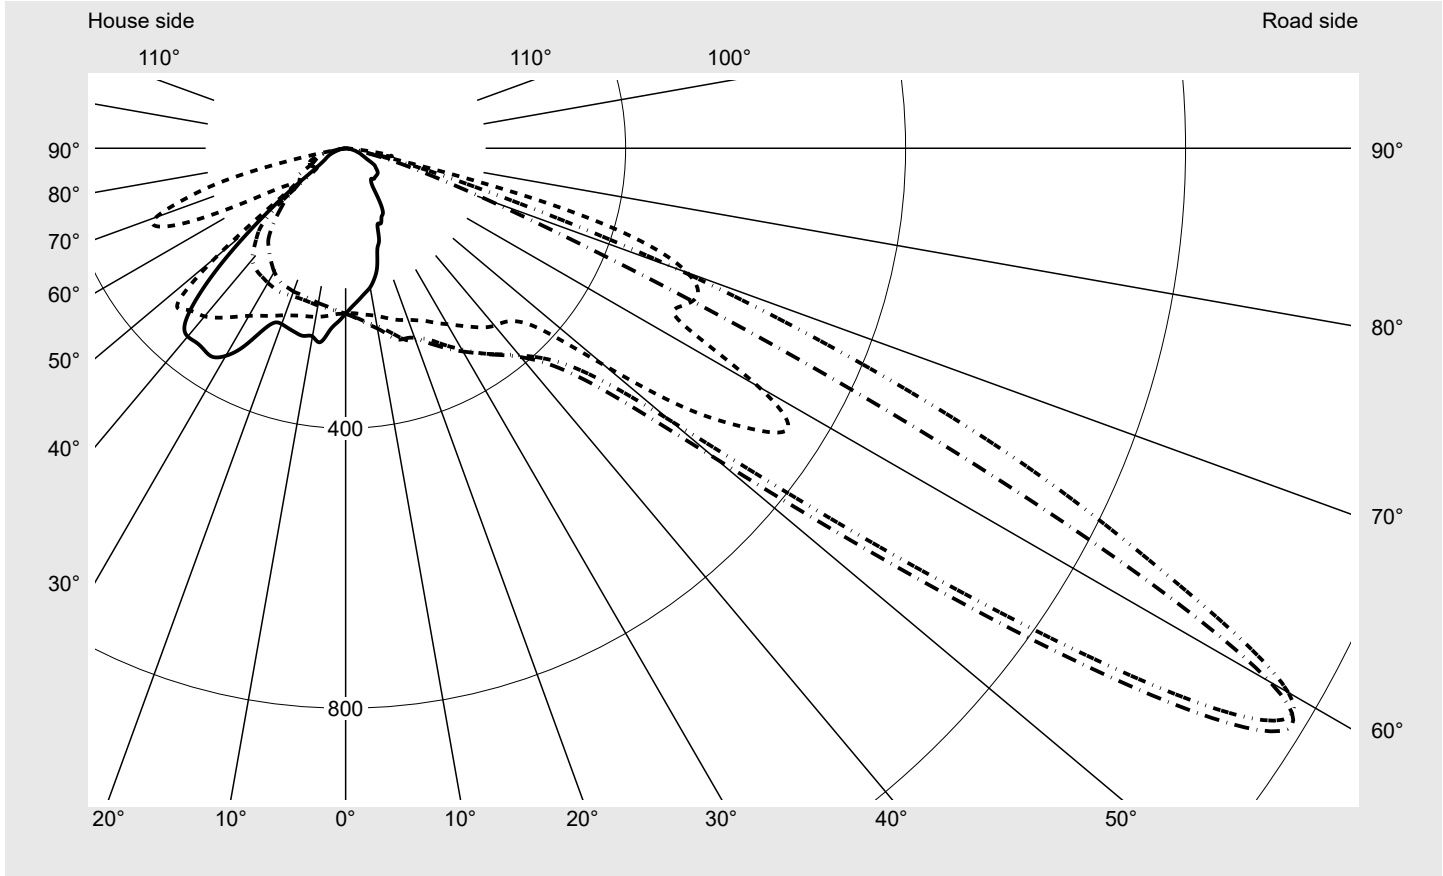

Photometric test report

Family Streetlight 21 midi LED	Order number: 5XE3F43S08MB EAN: 4058352729281	LP number 59559_60
	Version post-top or side-entry mounting, Smart Interface up Optic pedestrian crossing, asymmetric left distribution (PC-L) Cover toughened safety glass Lamps LED 4000 K CRI ≥ 70 Controlgear EVG-Smart Interface Rated values Net luminous flux = 19200 lm Power consumption = 147.0 W Luminous efficacy = 130.6 lm/W	serial documentation 07.02.2024

Luminous intensity in cd/klm C180-0 C270-90 C290-110 C295-115 **Imax: 1555 cd/klm**

Luminaire output ratios	
Eta	100.0%
Eta 0° - 90°	100.0%
Eta 90° - 180°	0.0%
Measurement conditions	
DIN EN 13032 and DIN 5032	