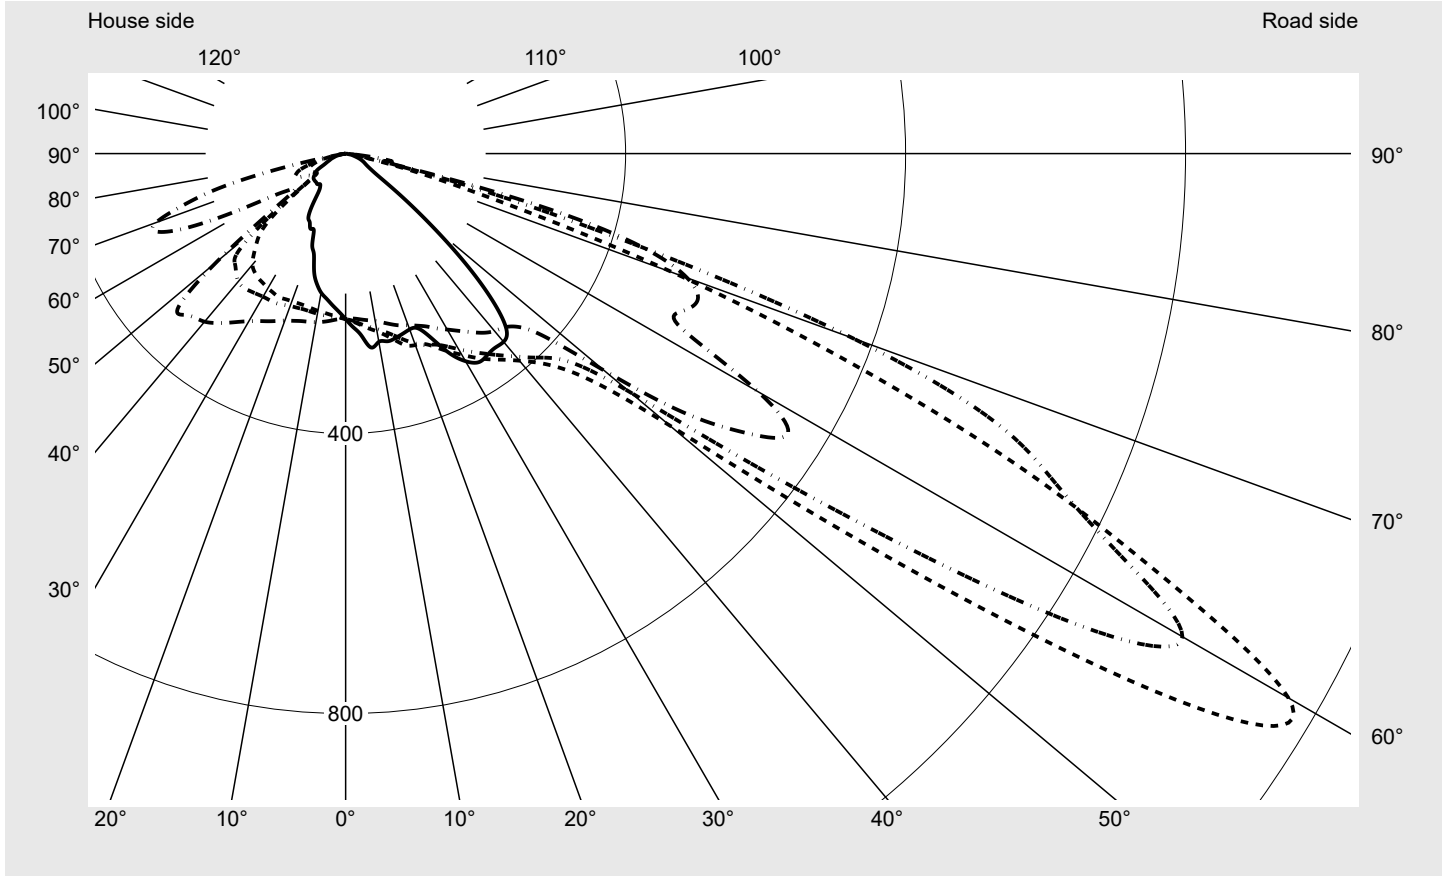

Photometric test report

Family Streetlight 21 midi LED	Order number: 5XE3G33T08MB EAN: 4058352729397	LP number 59560_37
	Version post-top or side-entry mounting, Smart Interface up/down Optic pedestrian crossing, asymmetric right distribution (PC-R) Cover toughened safety glass Lamps LED 3000 K CRI ≥ 70 Controlgear EVG-Smart Interface Rated values Net luminous flux = 17390 lm Power consumption = 136.0 W Luminous efficacy = 127.9 lm/W	serial documentation 07.02.2024

Luminous intensity in cd/klm C180-0 C250-70 C255-75 C270-90 **Imax: 1555 cd/klm**

Luminaire output ratios

Eta	100.0%
Eta 0° - 90°	100.0%
Eta 90° - 180°	0.0%

Luminous intensity class acc. to EN13201-2

Class:	G3
Imax 70°	818.0
Imax 80°	67.6
Imax 90°	0.0
Imax >90°	0.0
Imax >95°	0.0

Envelope curve in cd/klm **KMK 60°** **KMK 57.5°** **KMK 55°** **KMK 52.5°** **siteco**

Photometric test report

Family Streetlight 21 midi LED	Order number: 5XE3G33T08MB EAN: 4058352729397	LP number 59560_37
Table of values for luminous intensities		Maximum luminous intensity
siteco		