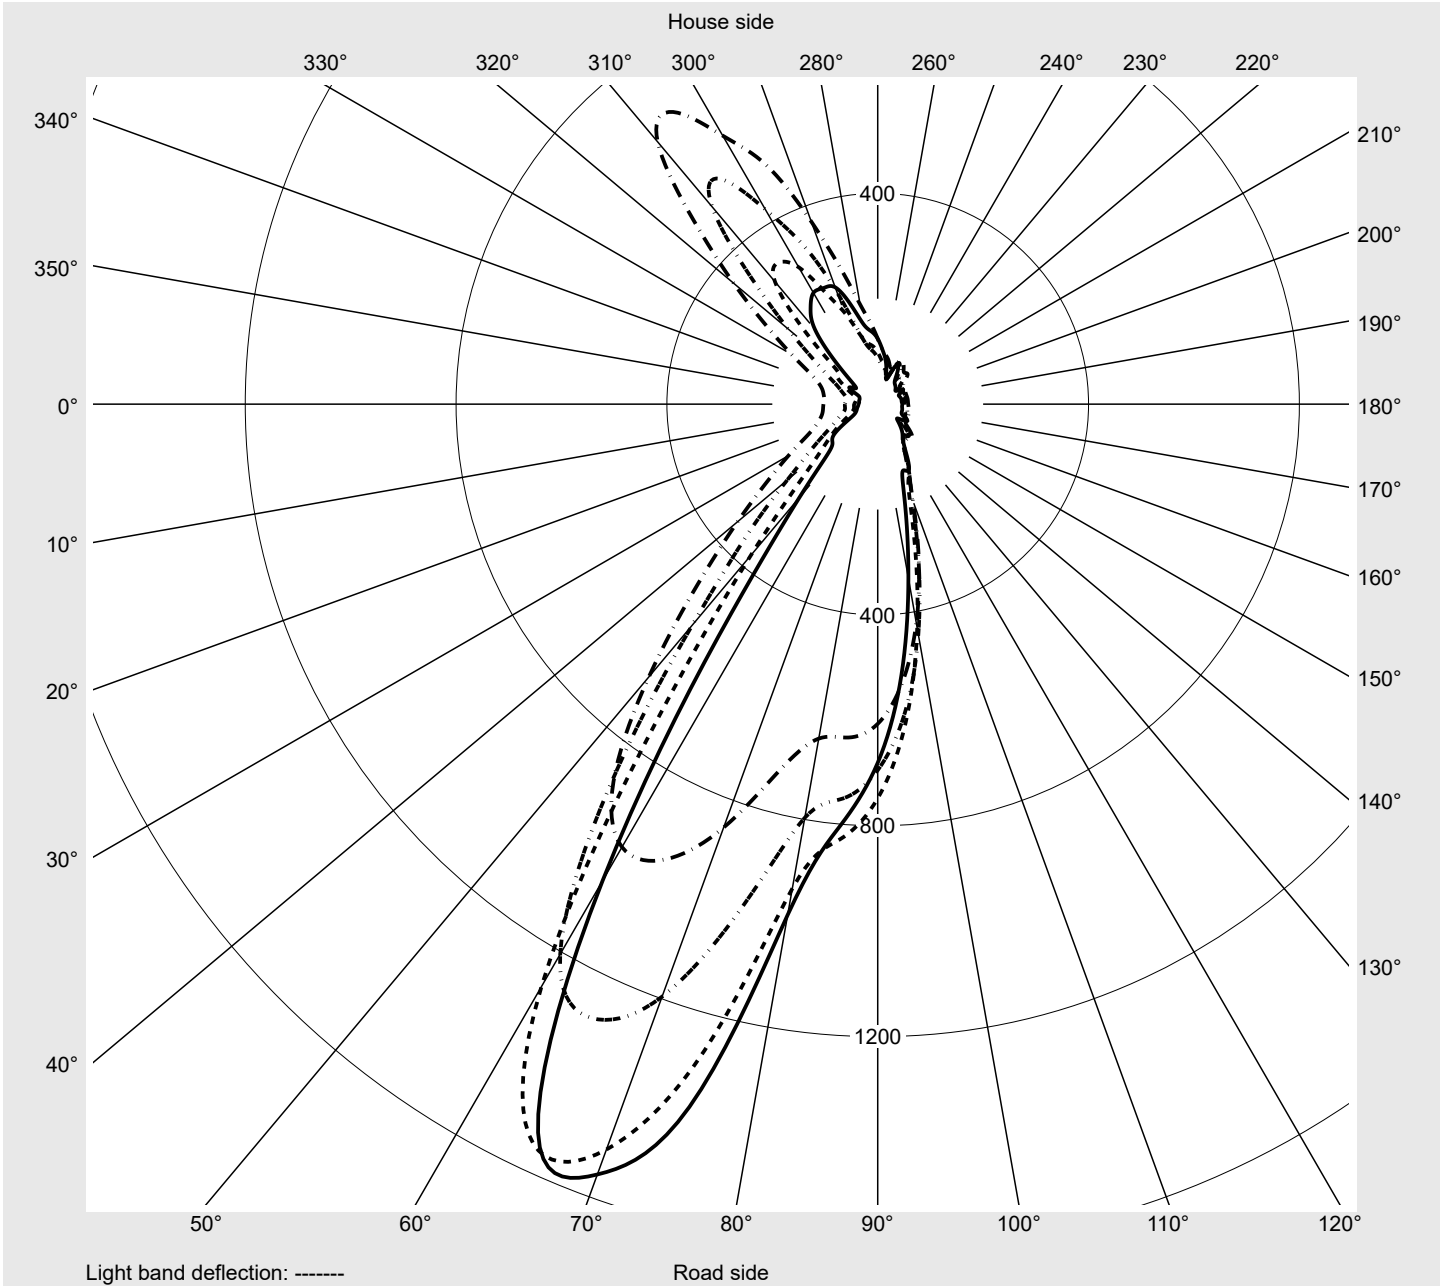

Photometric test report

Family Streetlight 21 midi LED	Order number: 5XE3G33T08MB EAN: 4058352729397	LP number 59560_37
	Version post-top or side-entry mounting, Smart Interface up/down Optic pedestrian crossing, asymmetric right distribution (PC-R) Cover toughened safety glass Lamps LED 3000 K CRI ≥ 70 Controlgear EVG-Smart Interface Rated values Net luminous flux = 17390 lm Power consumption = 136.0 W Luminous efficacy = 127.9 lm/W	serial documentation 07.02.2024

Luminous intensity in cd/klm C180-0 C250-70 C255-75 C270-90 **Imax: 1555 cd/klm**

Luminaire output ratios

Eta	100.0%
Eta 0° - 90°	100.0%
Eta 90° - 180°	0.0%

Luminous intensity class acc. to EN13201-2

Class:	G3
Imax 70°	818.0
Imax 80°	67.6
Imax 90°	0.0
Imax >90°	0.0
Imax >95°	0.0

Measurement conditions

DIN EN 13032 and DIN 5032

Photometric test report

Family Streetlight 21 midi LED	Order number: 5XE3G33T08MB EAN: 4058352729397	LP number 59560_37
--	--	------------------------------

Envelope curve in cd/klm **KMK 60°** **KMK 57.5°** **KMK 55°** **KMK 52.5°** **siteco**

Photometric test report

Family Streetlight 21 midi LED	Order number: 5XE3G33T08MB EAN: 4058352729397	LP number 59560_37
Table of values for luminous intensities		Maximum luminous intensity
siteco		