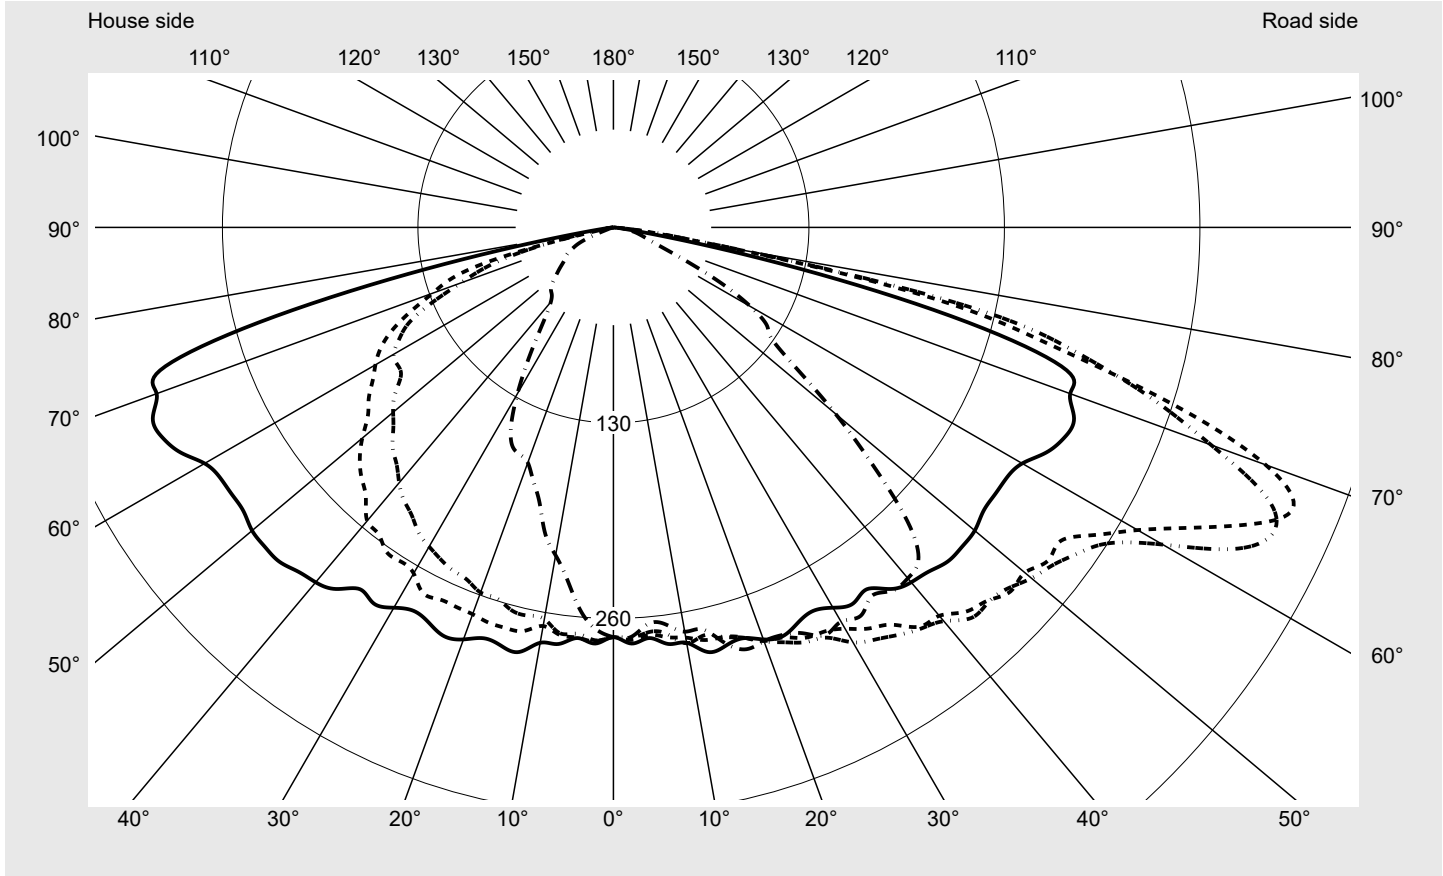

Photometric test report

Family Streetlight 31 midi	Order number: 5XH3D35M08QA EAN: 4069025095657	LP number 59078_368
	Version post-top or side-entry mounting, NEMA 7 pin (DALI) + Zhaga down Optic asymmetric, wide distribution (ST1.0a G) Cover toughened safety glass Lamps LED 3000 K CRI ≥ 70 Controlgear ECG SITECO - Smart Interface Rated values Net luminous flux = 24430 lm Power consumption = 163.3 W Luminous efficacy = 149.6 lm/W	serial documentation 10.04.2024

Luminous intensity in cd/klm C180-0 C195-15 C200-20 C270-90 **Imax: 489 cd/klm**

Luminaire output ratios	
Eta	100.0%
Eta 0° - 90°	100.0%
Eta 90° - 180°	0.0%

Luminous intensity class acc. to EN13201-2	
Class:	G4
Imax 70°	461.5
Imax 80°	96.1
Imax 90°	0.0
Imax >90°	0.0
Imax >95°	0.0

Envelope curve in cd/klm **KMK 67.5°** **KMK 65°** **KMK 62.5°** **KMK 60°** **siteco**

Photometric test report

Family Streetlight 31 midi	Order number: 5XH3D35M08QA EAN: 4069025095657	LP number 59078_368
Table of values for luminous intensities		Maximum luminous intensity
		siteco