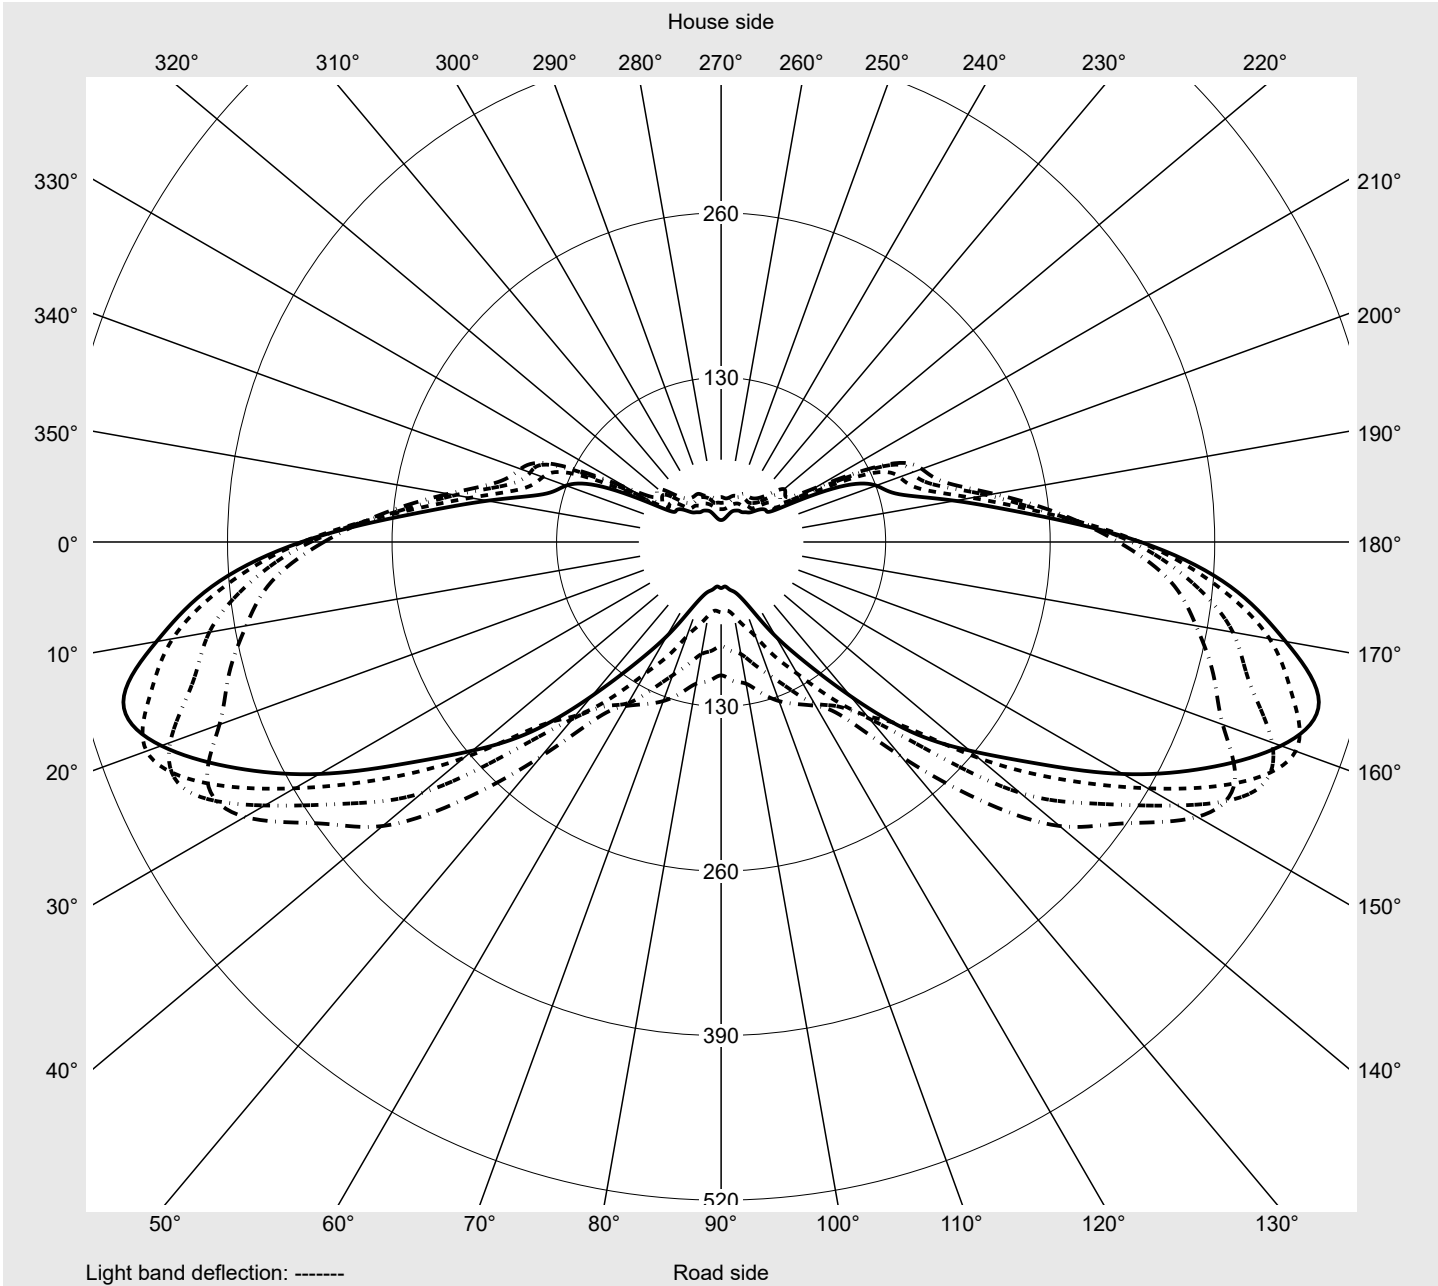

Photometric test report

Family Streetlight 31 midi	Order number: 5XH3D35M08QA EAN: 4069025095657	LP number 59078_368
	Version post-top or side-entry mounting, NEMA 7 pin (DALI) + Zhaga down Optic asymmetric, wide distribution (ST1.0a G) Cover toughened safety glass Lamps LED 3000 K CRI ≥ 70 Controlgear ECG SITECO - Smart Interface Rated values Net luminous flux = 24430 lm Power consumption = 163.3 W Luminous efficacy = 149.6 lm/W	serial documentation 10.04.2024

Luminous intensity in cd/klm C180-0 C195-15 C200-20 C270-90 **Imax: 489 cd/klm**

Luminaire output ratios	
Eta	100.0%
Eta 0° - 90°	100.0%
Eta 90° - 180°	0.0%

Luminous intensity class acc. to EN13201-2	
Class:	G4
Imax 70°	461.5
Imax 80°	96.1
Imax 90°	0.0
Imax >90°	0.0
Imax >95°	0.0

Measurement conditions
DIN EN 13032 and DIN 5032

Photometric test report

Family Streetlight 31 midi	Order number: 5XH3D35M08QA EAN: 4069025095657	LP number 59078_368
--------------------------------------	--	-------------------------------

Envelope curve in cd/klm **KMK 67.5°** **KMK 65°** **KMK 62.5°** **KMK 60°** **siteco**

Photometric test report

Family Streetlight 31 midi	Order number: 5XH3D35M08QA EAN: 4069025095657	LP number 59078_368
Table of values for luminous intensities		Maximum luminous intensity
		siteco