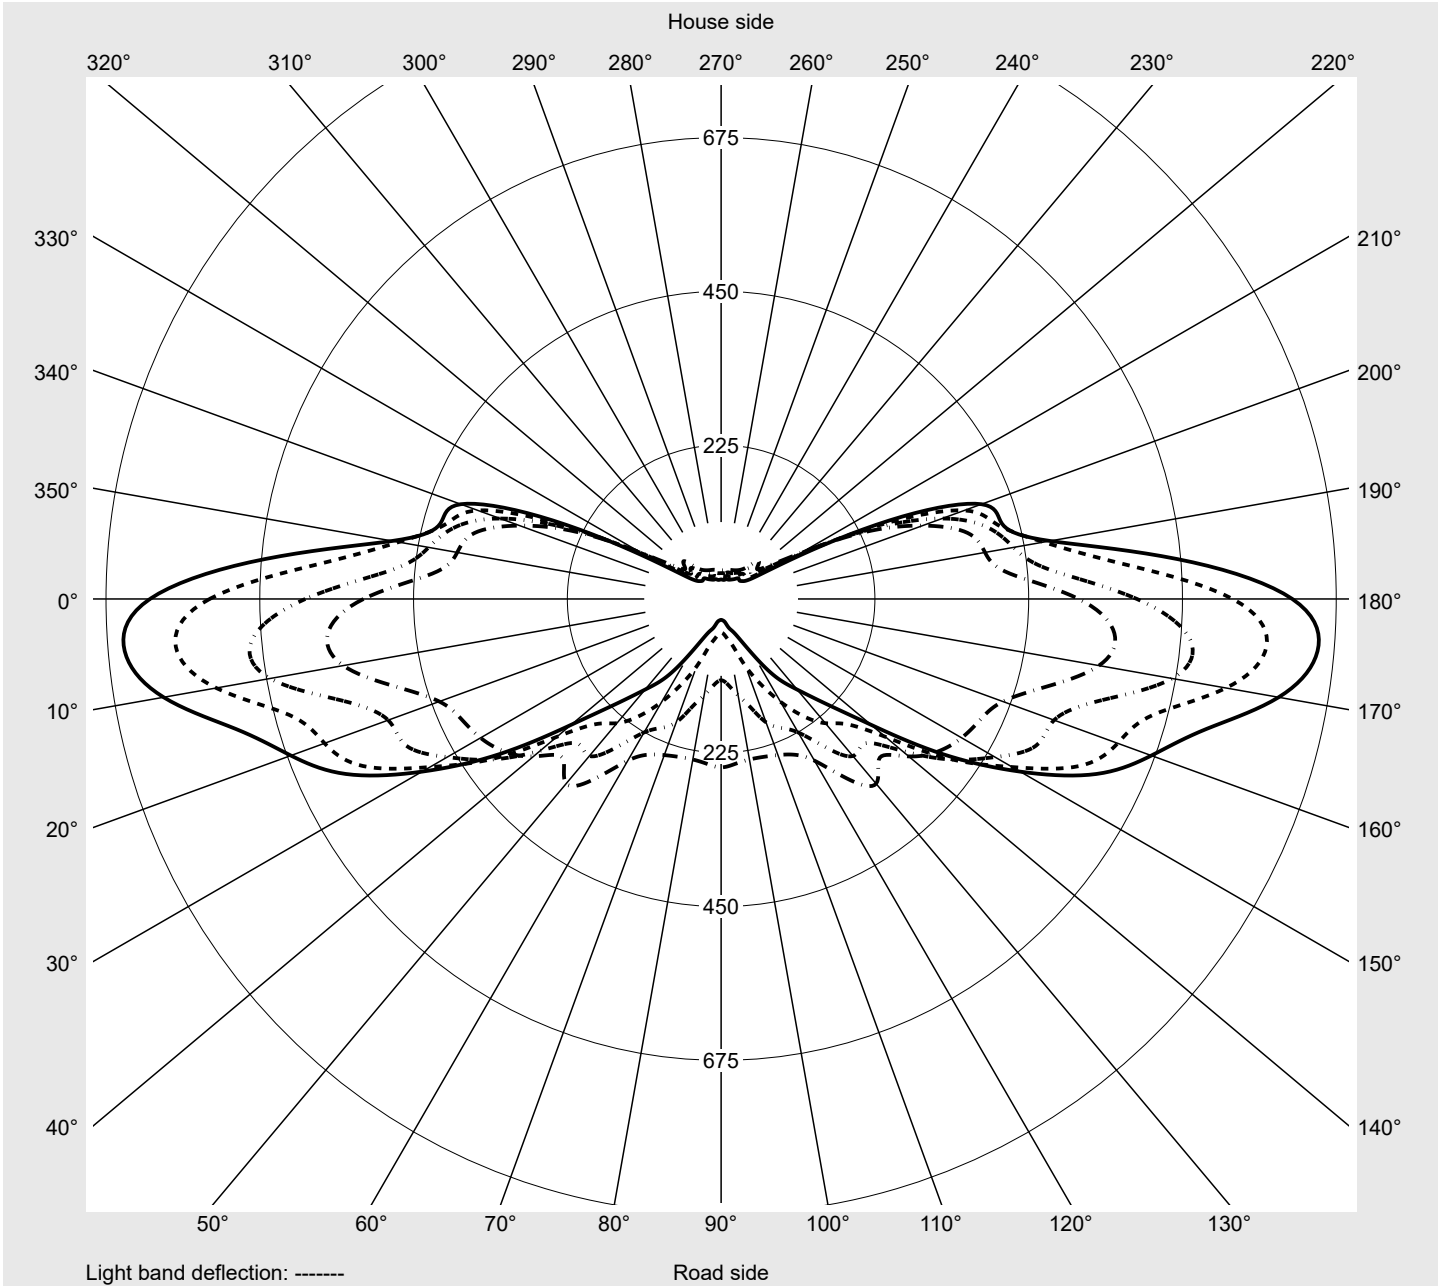

Photometric test report

Family Streetlight 31 midi toolless	Order number: 5XH7A4AB08LA EAN: 4069025098214	LP number 59580_28
	Version post-top or side-entry mounting Optic asymmetric, extremely wide distribution (P1.0a) Cover toughened safety glass Lamps LED 4000 K CRI ≥ 70 Controlgear ECG SITECO Rated values Net luminous flux = 13220 lm Power consumption = 86.6 W Luminous efficacy = 152.7 lm/W	serial documentation 10.04.2024

Luminous intensity in cd/klm C180-0 C185-5 C190-10 C270-90 **Imax: 876 cd/klm**

Luminaire output ratios

Eta	100.0%
Eta 0° - 90°	100.0%
Eta 90° - 180°	0.0%

Luminous intensity class acc. to EN13201-2

Class:	G1
Imax 70°	876.0
Imax 80°	162.9
Imax 90°	0.0
Imax >90°	0.0
Imax >95°	0.0

Measurement conditions

DIN EN 13032 and DIN 5032

Photometric test report

Family Streetlight 31 midi toolless	Order number: 5XH7A4AB08LA EAN: 4069025098214	LP number 59580_28
---	--	------------------------------

Envelope curve in cd/klm **KMK 70°** **KMK 67.5°** **KMK 65°** **KMK 62.5°** **siteco**

Photometric test report

Family Streetlight 31 midi toolless	Order number: 5XH7A4AB08LA EAN: 4069025098214	LP number 59580_28
Table of values for luminous intensities		Maximum luminous intensity
siteco		