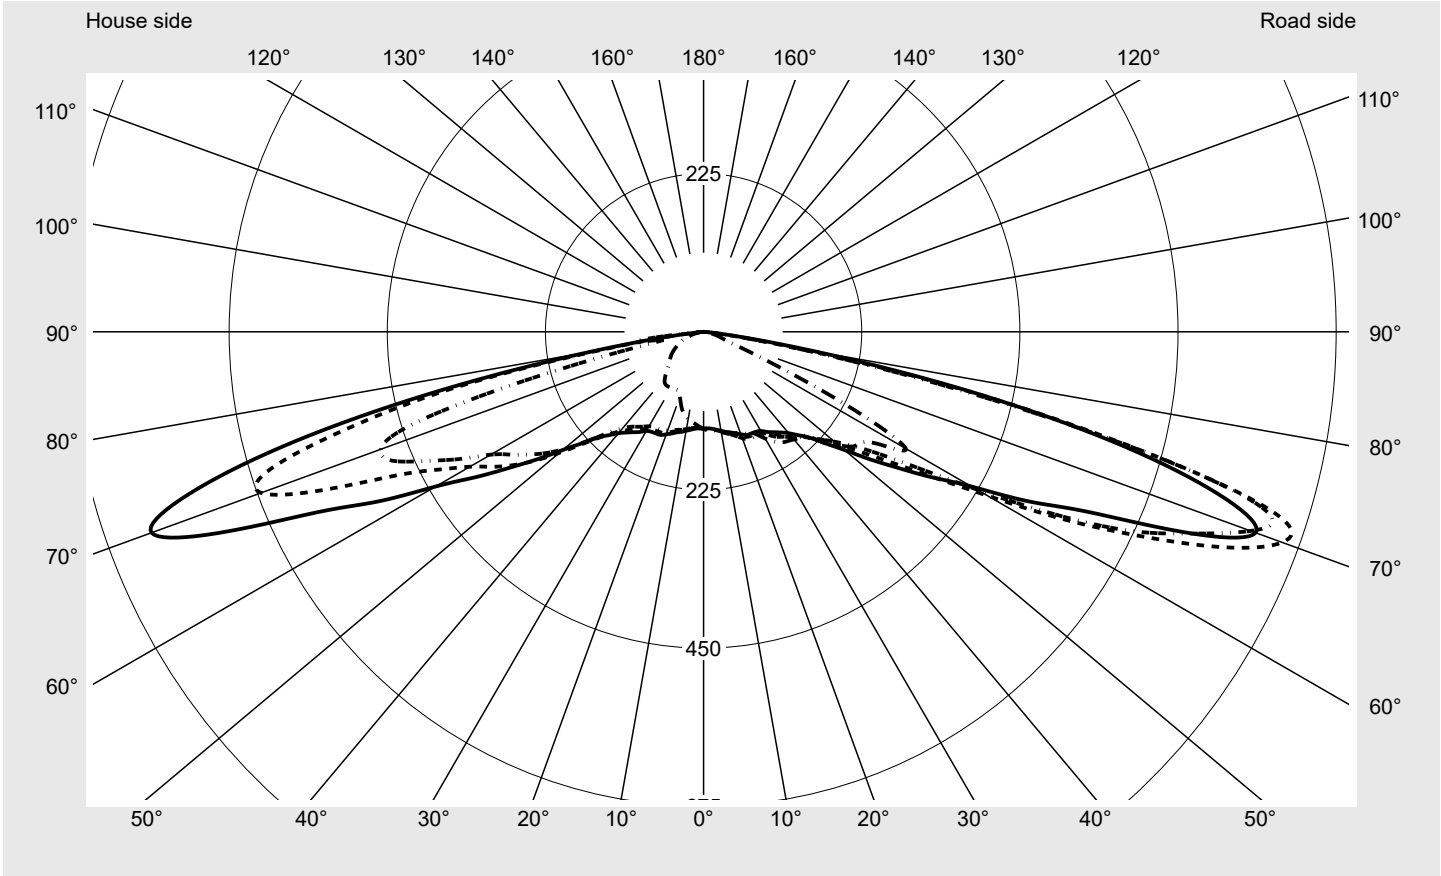

Photometric test report

Family Streetlight 31 midi toolless	Order number: 5XH7A4AB08LA EAN: 4069025098214	LP number 59580_28
	Version post-top or side-entry mounting Optic asymmetric, extremely wide distribution (P1.0a) Cover toughened safety glass Lamps LED 4000 K CRI ≥ 70 Controlgear ECG SITECO Rated values Net luminous flux = 13220 lm Power consumption = 86.6 W Luminous efficacy = 152.7 lm/W	serial documentation 10.04.2024

Luminous intensity in cd/klm C180-0 C185-5 C190-10 C270-90 **Imax: 876 cd/klm**

Luminaire output ratios

Eta	100.0%
Eta 0° - 90°	100.0%
Eta 90° - 180°	0.0%

Luminous intensity class acc. to EN13201-2

Class:	G1
Imax 70°	876.0
Imax 80°	162.9
Imax 90°	0.0
Imax >90°	0.0
Imax >95°	0.0

Envelope curve in cd/klm **KMK 70°** **KMK 67.5°** **KMK 65°** **KMK 62.5°** **siteco**

Photometric test report

Family Streetlight 31 midi toolless	Order number: 5XH7A4AB08LA EAN: 4069025098214	LP number 59580_28
Table of values for luminous intensities		Maximum luminous intensity
siteco		