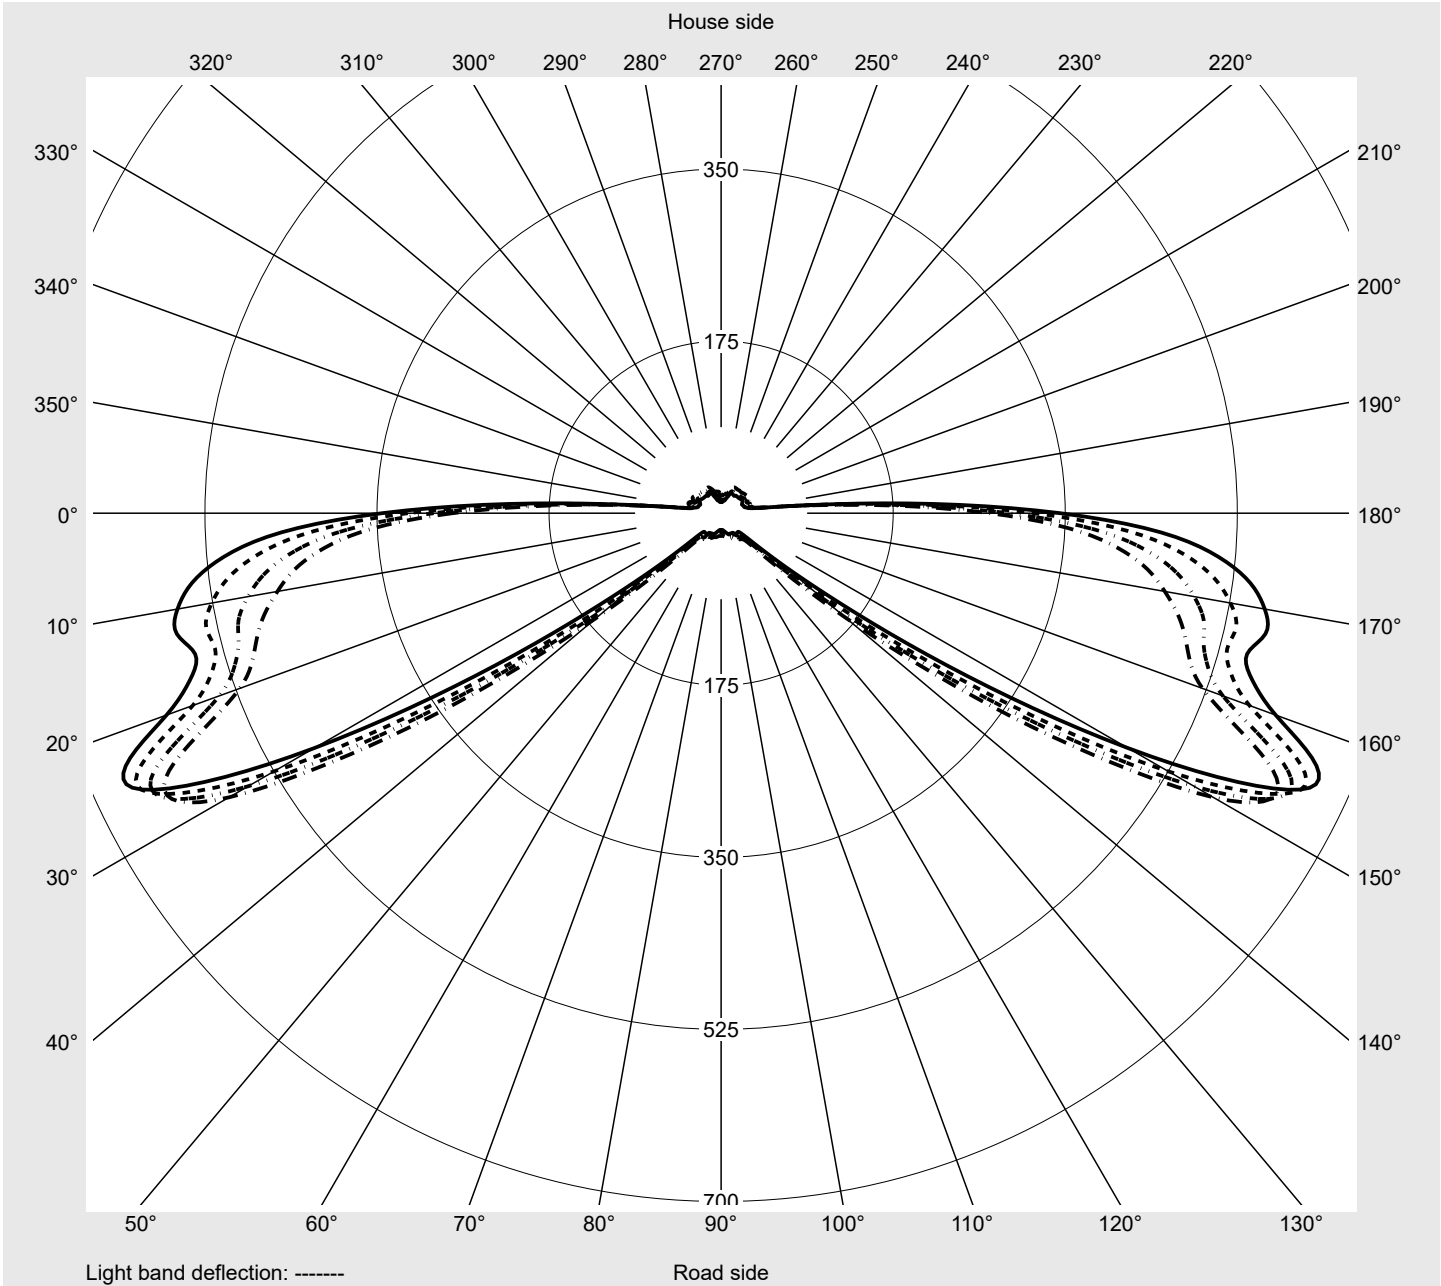

Photometric test report

Family Streetlight 31 midi toolless	Order number: 5XH7B31T08LA EAN: 4069025098221	LP number 59065_1849

Envelope curve in cd/klm   **KMK 73°**   **KMK 72°**   **KMK 71°**   **KMK 70°**   **siteco**

Photometric test report

Family Streetlight 31 midi toolless	Order number: 5XH7B31T08LA EAN: 4069025098221	LP number 59065_1849
Table of values for luminous intensities		Maximum luminous intensity
		siteco