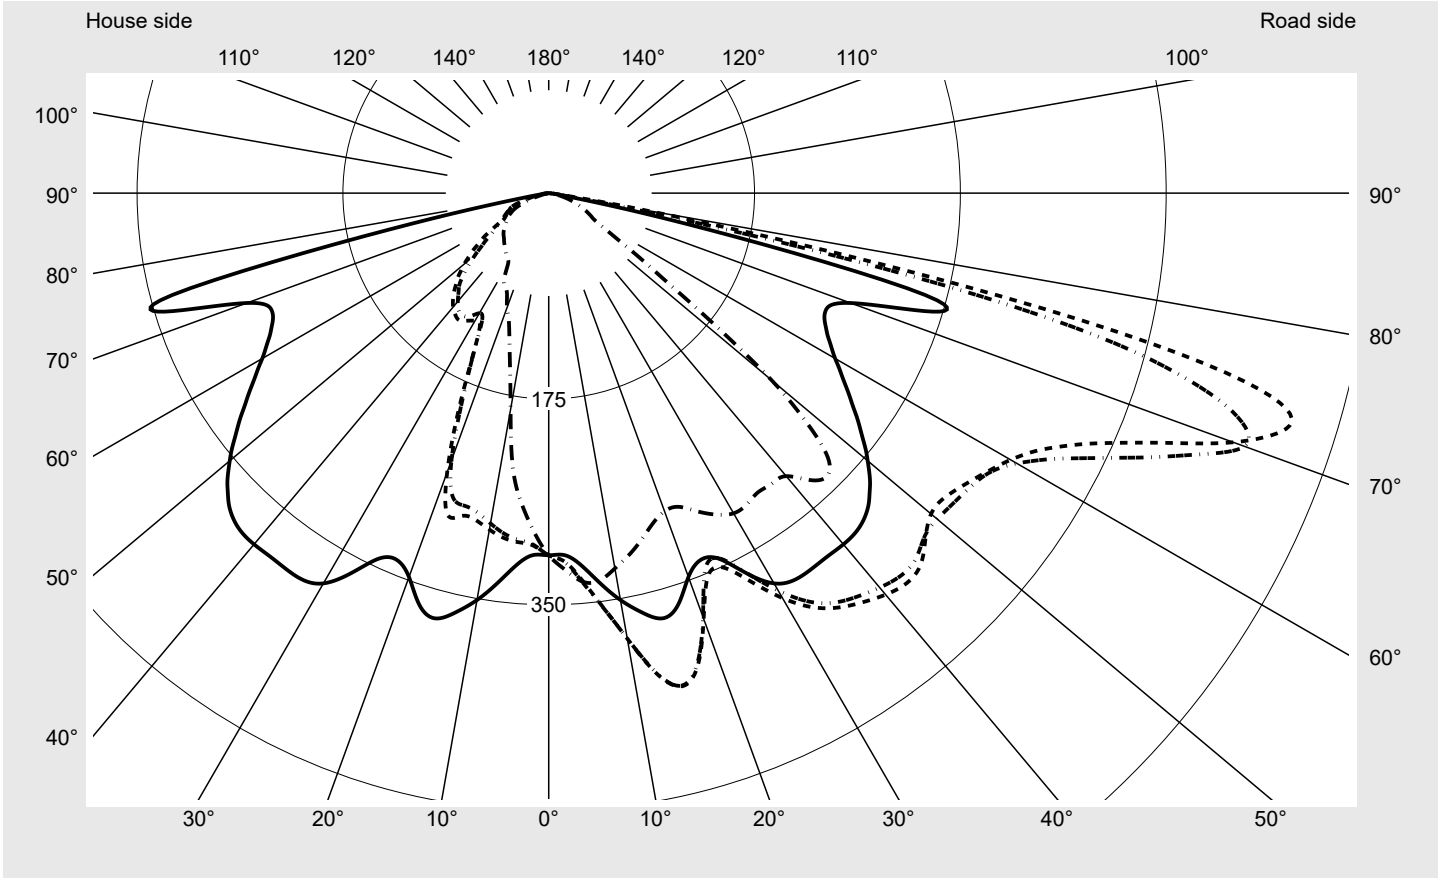

# Photometric test report

<b>Family</b> <b>Streetlight 31 midi toolless</b>	<b>Order number: 5XH7B31T08LA</b> <b>EAN: 4069025098221</b>	<b>LP number</b> <b>59065_1849</b>												
	<table border="0"> <tr> <td><b>Version</b></td> <td>post-top or side-entry mounting, Smart Interface up/down</td> </tr> <tr> <td><b>Optic</b></td> <td>asymmetric, wide distribution (ST0.5a)</td> </tr> <tr> <td><b>Cover</b></td> <td>toughened safety glass</td> </tr> <tr> <td><b>Lamps</b></td> <td>LED 3000 K   CRI ≥ 70</td> </tr> <tr> <td><b>Controlgear</b></td> <td>ECG SITECO - Smart Interface</td> </tr> <tr> <td><b>Rated values</b></td> <td>                     Net luminous flux = 13170 lm                      Power consumption = 86.5 W                      Luminous efficacy = 152.3 lm/W                 </td> </tr> </table>	<b>Version</b>	post-top or side-entry mounting, Smart Interface up/down	<b>Optic</b>	asymmetric, wide distribution (ST0.5a)	<b>Cover</b>	toughened safety glass	<b>Lamps</b>	LED 3000 K   CRI ≥ 70	<b>Controlgear</b>	ECG SITECO - Smart Interface	<b>Rated values</b>	Net luminous flux = 13170 lm Power consumption = 86.5 W Luminous efficacy = 152.3 lm/W	<b>serial documentation</b> <b>10.04.2024</b>  
<b>Version</b>	post-top or side-entry mounting, Smart Interface up/down													
<b>Optic</b>	asymmetric, wide distribution (ST0.5a)													
<b>Cover</b>	toughened safety glass													
<b>Lamps</b>	LED 3000 K   CRI ≥ 70													
<b>Controlgear</b>	ECG SITECO - Smart Interface													
<b>Rated values</b>	Net luminous flux = 13170 lm Power consumption = 86.5 W Luminous efficacy = 152.3 lm/W													

**Luminous intensity in cd/klm**    **C180-0**    **C205-25**    **C207,5-27,5**    **C270-90**    **Imax: 661 cd/klm**

**Luminaire output ratios**

Eta	100.0%
Eta 0° - 90°	100.0%
Eta 90° - 180°	0.0%

**Luminous intensity class acc. to EN13201-2**