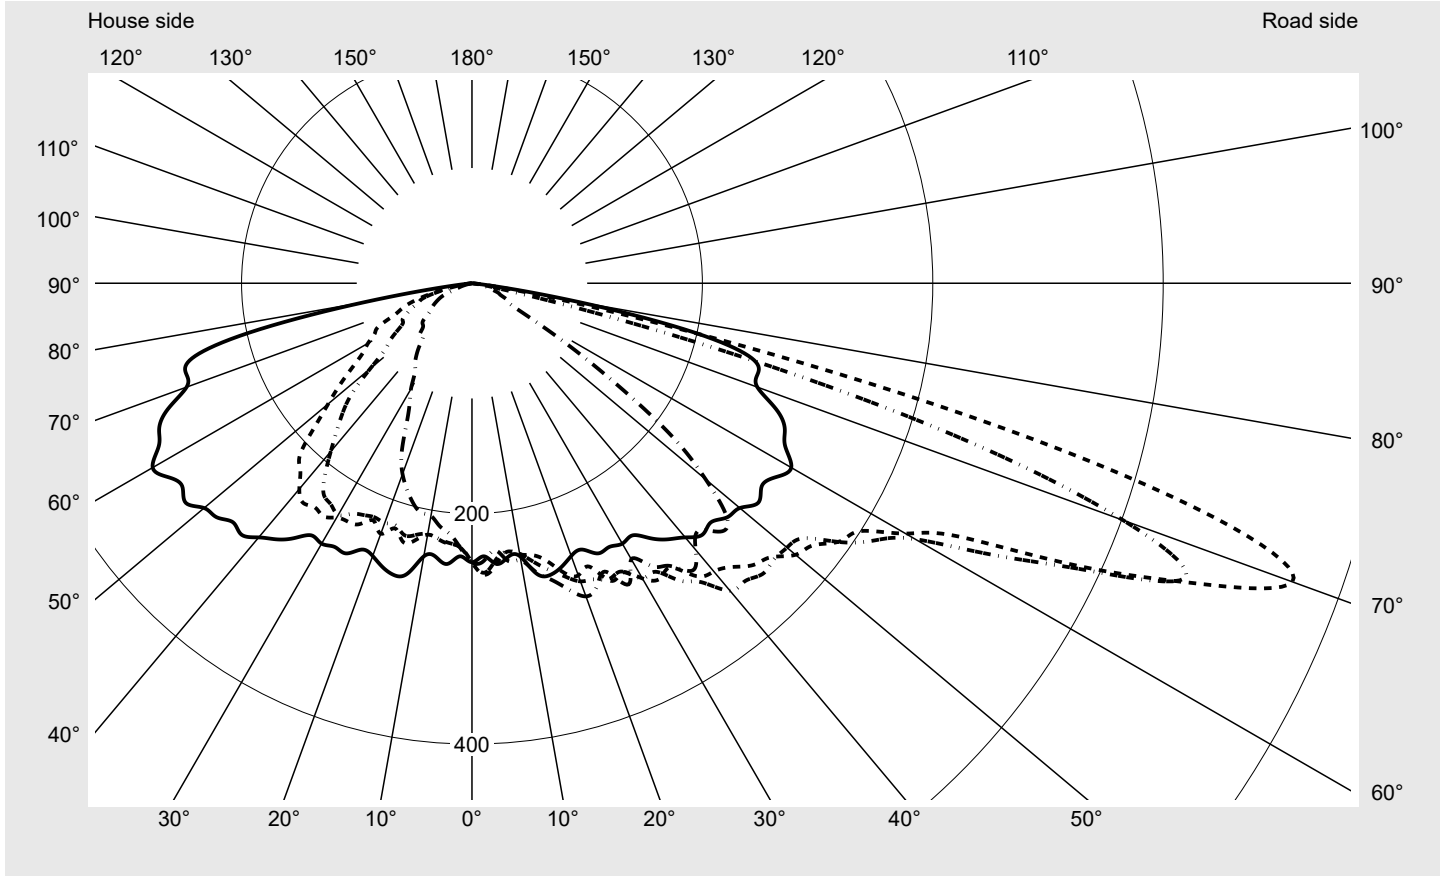

Photometric test report

Family Streetlight 31 midi toolless	Order number: 5XH7D31B08MA EAN: 4069025098511	LP number 59076_1916
	Version post-top or side-entry mounting Optic asymmetric, wide distribution (ST1.0a) Cover toughened safety glass Lamps LED 3000 K CRI ≥ 70 Controlgear ECG SITECO Rated values Net luminous flux = 19510 lm Power consumption = 145.3 W Luminous efficacy = 134.3 lm/W	serial documentation 10.04.2024

Luminous intensity in cd/klm
C180-0
C205-25
C210-30
C270-90
Imax: 758 cd/klm

Luminaire output ratios	
Eta	100.0%
Eta 0° - 90°	100.0%
Eta 90° - 180°	0.0%
Measurement conditions	
DIN EN 13032 and DIN 5032	

Envelope curve in cd/klm **KMK 70°** **KMK 67.5°** **KMK 65°** **KMK 62.5°** **siteco**

Photometric test report

Family Streetlight 31 midi toolless	Order number: 5XH7D31B08MA EAN: 4069025098511	LP number 59076_1916
Table of values for luminous intensities		Maximum luminous intensity
		siteco