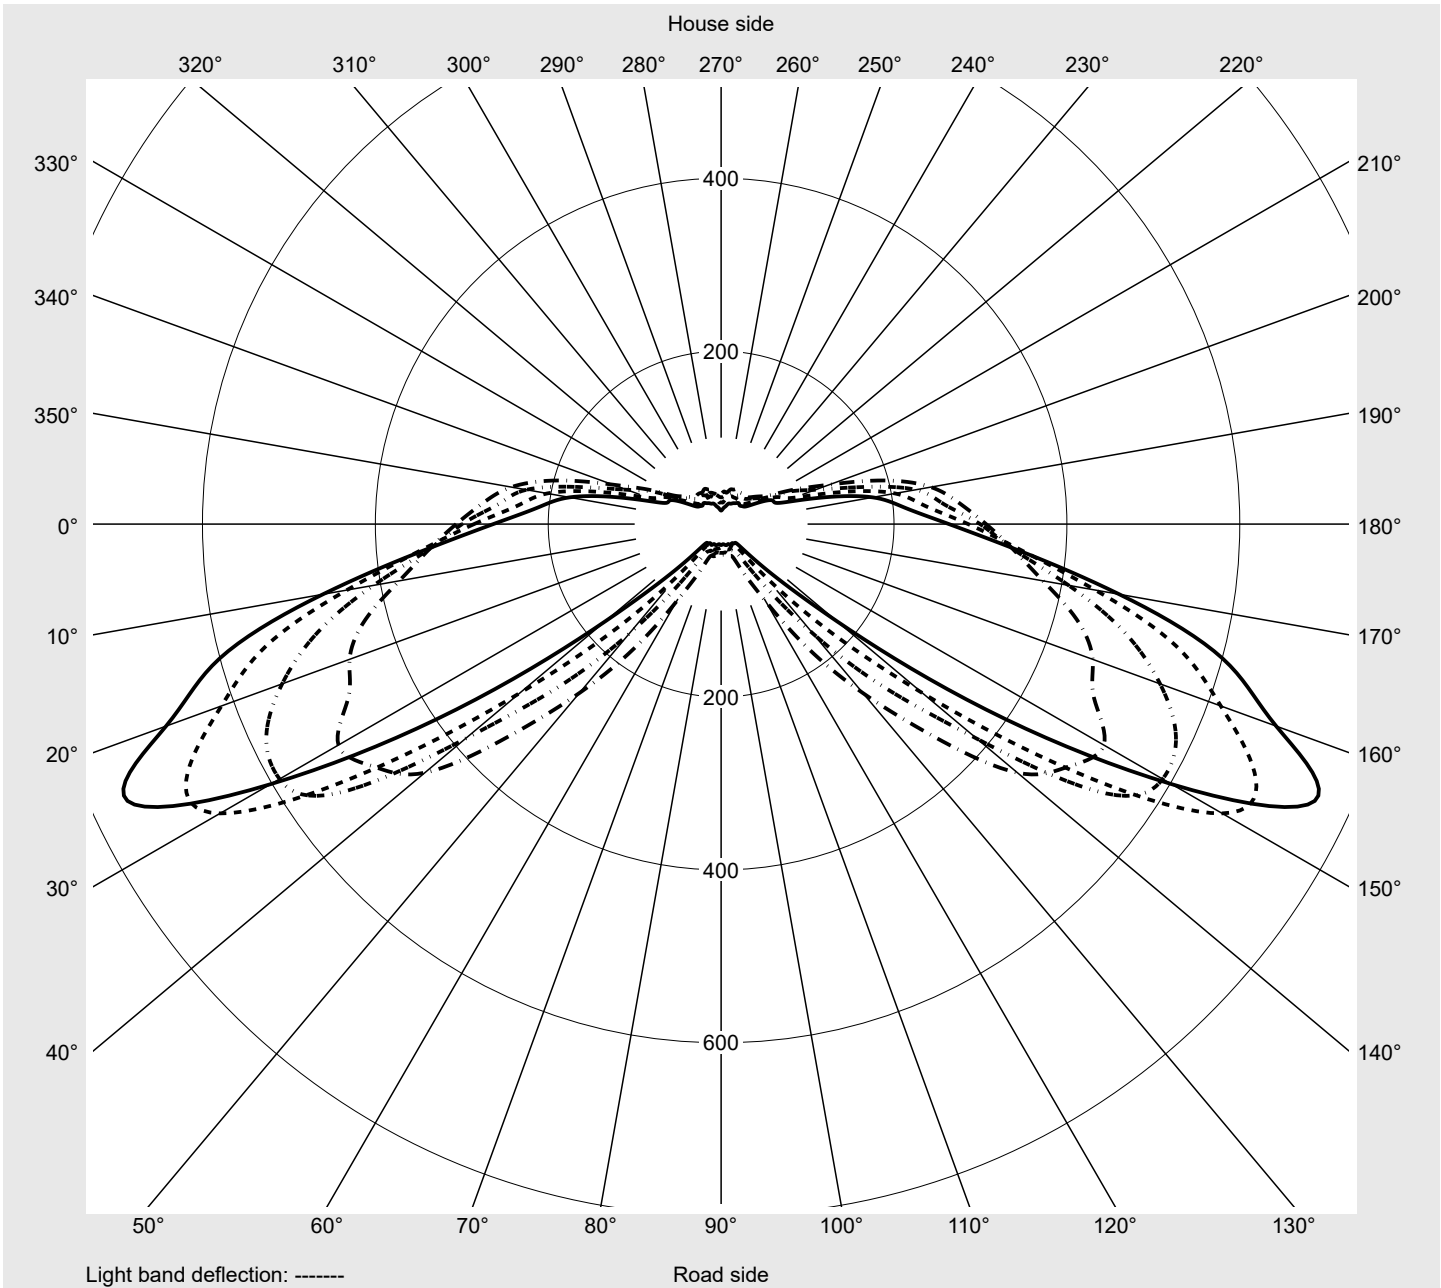

Photometric test report

Family Streetlight 31 midi toolless	Order number: 5XH7D31R08MA EAN: 4069025096401	LP number 59076_1936
	Version post-top or side-entry mounting, Smart Interface down Optic asymmetric, wide distribution (ST1.0a) Cover toughened safety glass Lamps LED 3000 K CRI ≥ 70 Controlgear ECG SITECO - Smart Interface Rated values Net luminous flux = 19310 lm Power consumption = 142.8 W Luminous efficacy = 135.2 lm/W	serial documentation 10.04.2024
		

Luminous intensity in cd/klm C180-0 C205-25 C210-30 C270-90 **Imax: 758 cd/klm**

Luminaire output ratios

Eta	100.0%
Eta 0° - 90°	100.0%
Eta 90° - 180°	0.0%

Luminous intensity class acc. to EN13201-2

Class:	G3
Imax 70°	757.8
Imax 80°	95.1
Imax 90°	0.0
Imax >90°	0.0
Imax >95°	0.0

Measurement conditions

DIN EN 13032 and DIN 5032

Photometric test report

Family Streetlight 31 midi toolless	Order number: 5XH7D31R08MA EAN: 4069025096401	LP number 59076_1936
---	--	--------------------------------

Envelope curve in cd/klm **KMK 70°** **KMK 67.5°** **KMK 65°** **KMK 62.5°** **siteco**

Photometric test report

Family Streetlight 31 midi toolless	Order number: 5XH7D31R08MA EAN: 4069025096401	LP number 59076_1936
---	--	---------------------------------------