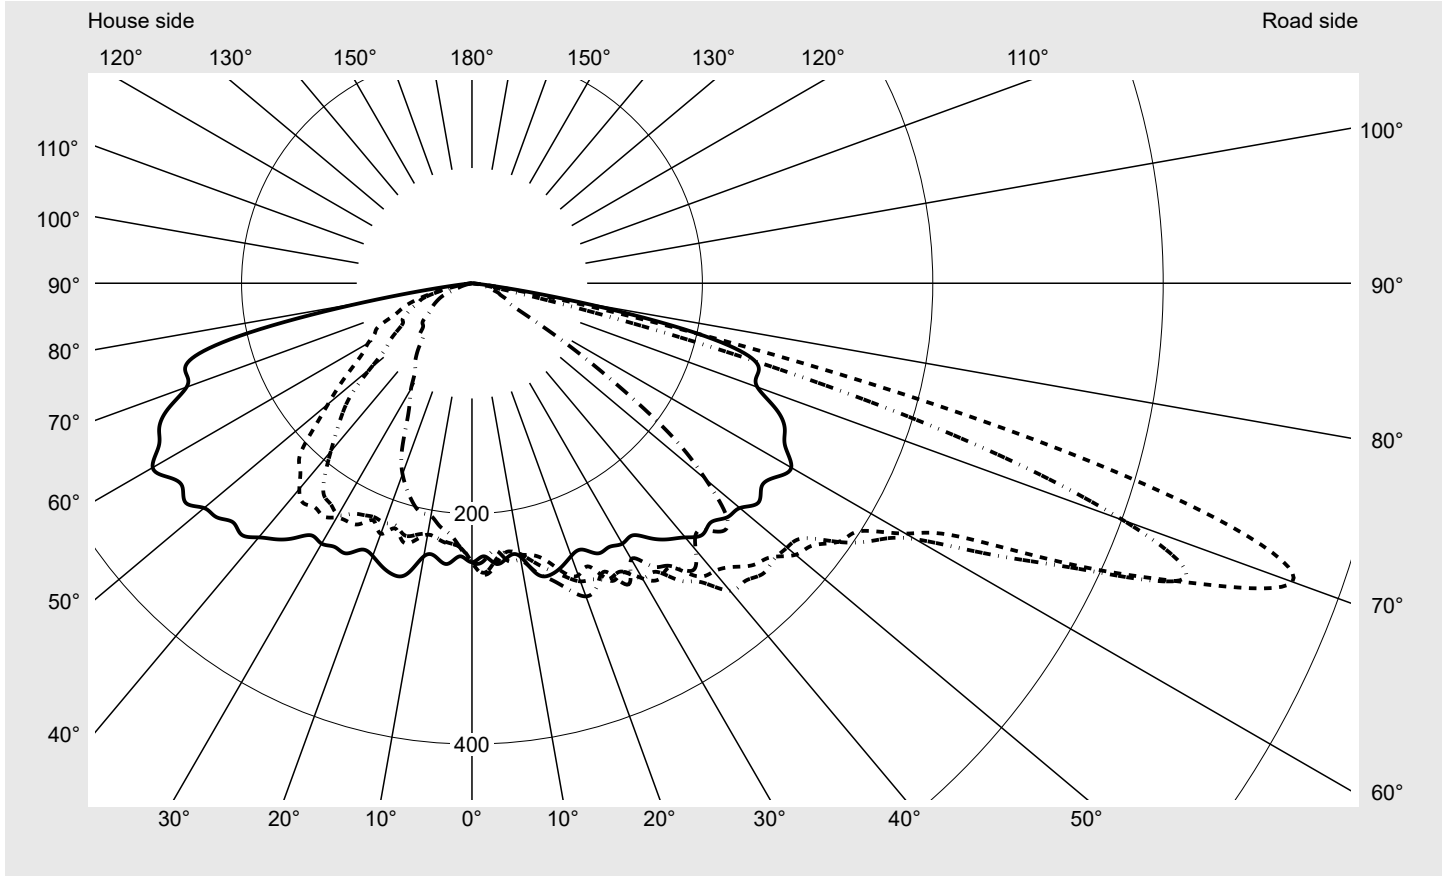

Photometric test report

Family Streetlight 31 midi toolless	Order number: 5XH7D31T08LA EAN: 4069025098849	LP number 59076_1966
	Version post-top or side-entry mounting, Smart Interface up/down Optic asymmetric, wide distribution (ST1.0a) Cover toughened safety glass Lamps LED 3000 K CRI ≥ 70 Controlgear ECG SITECO - Smart Interface Rated values Net luminous flux = 13170 lm Power consumption = 86.5 W Luminous efficacy = 152.3 lm/W	serial documentation 10.04.2024

Luminous intensity in cd/klm C180-0 C205-25 C210-30 C270-90 **Imax: 758 cd/klm**

Luminaire output ratios	
Eta	100.0%
Eta 0° - 90°	100.0%
Eta 90° - 180°	0.0%

Luminous intensity class acc. to EN13201-2	
Class:	G3
Imax 70°	757.8
Imax 80°	95.1
Imax 90°	0.0
Imax >90°	0.0
Imax >95°	0.0