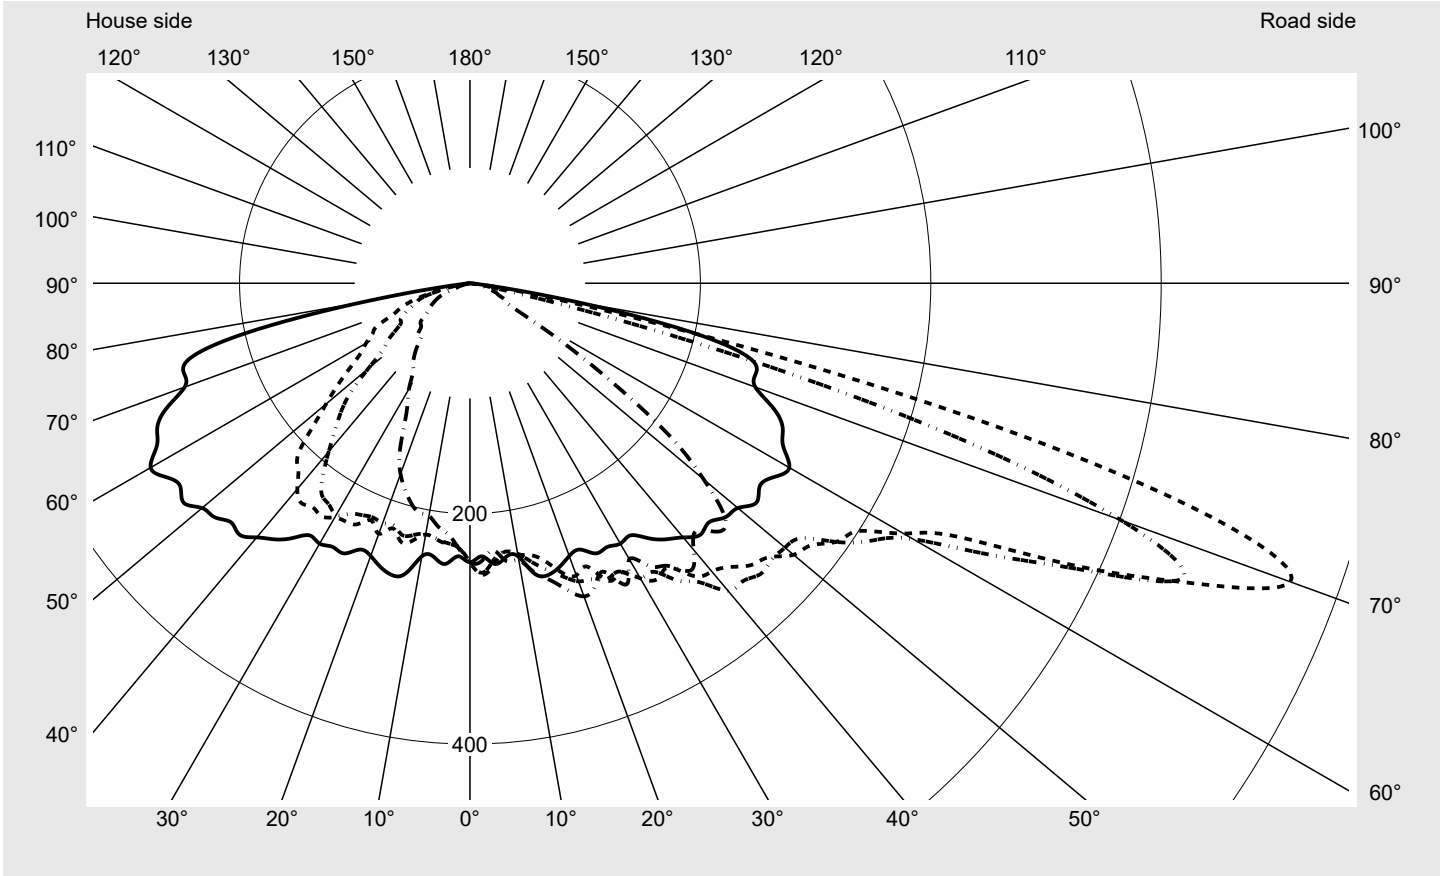

Photometric test report

Family Streetlight 31 midi toolless	Order number: 5XH7D3AR08LA EAN: 4069025099389	LP number 59076_1931
	Version post-top or side-entry mounting, Smart Interface down Optic asymmetric, wide distribution (ST1.0a) Cover toughened safety glass Lamps LED 3000 K CRI ≥ 70 Controlgear ECG SITECO - Smart Interface Rated values Net luminous flux = 13170 lm Power consumption = 86.5 W Luminous efficacy = 152.3 lm/W	serial documentation 10.04.2024 

Luminous intensity in cd/klm C180-0 C205-25 C210-30 C270-90 **Imax: 758 cd/klm**

Luminaire output ratios

Eta	100.0%
Eta 0° - 90°	100.0%
Eta 90° - 180°	0.0%

Luminous intensity class acc. to EN13201-2

Class:	G3
Imax 70°	757.8
Imax 80°	95.1
Imax 90°	0.0
Imax >90°	0.0
Imax >95°	0.0

Envelope curve in cd/klm **KMK 70°** **KMK 67.5°** **KMK 65°** **KMK 62.5°** **siteco**

Photometric test report

Family Streetlight 31 midi toolless	Order number: 5XH7D3AR08LA EAN: 4069025099389	LP number 59076_1931
Table of values for luminous intensities		Maximum luminous intensity
		siteco