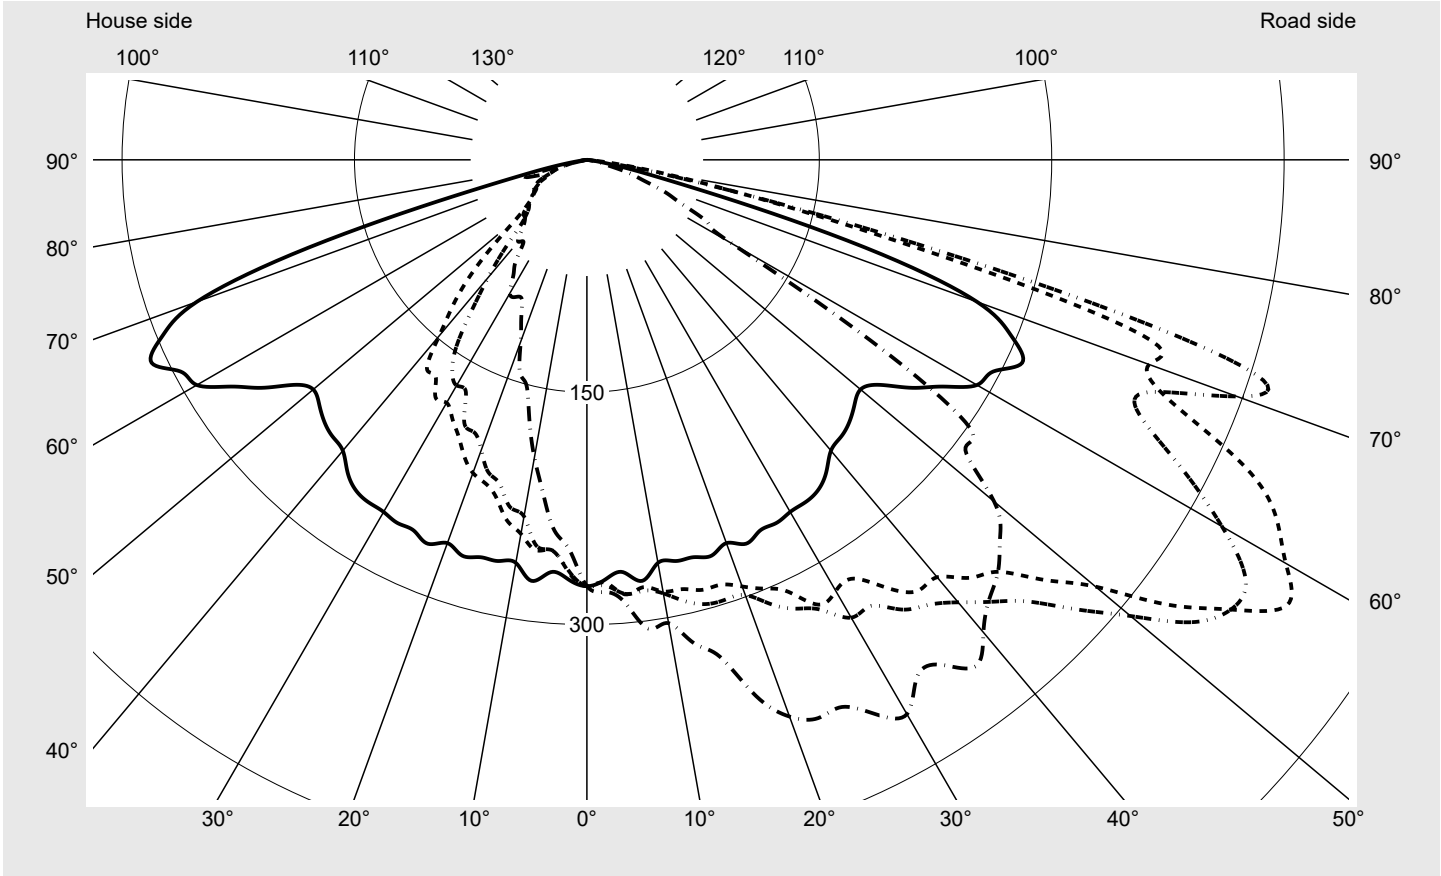

Photometric test report

Family Streetlight 31 midi toolless	Order number: 5XH7E31T08QA EAN: 4069025099846	LP number 59079_423
	Version post-top or side-entry mounting, Smart Interface up/down	serial documentation 10.04.2024
	Optic asymmetric, wide distribution (STW1.0a G)	
	Cover toughened safety glass	
	Lamps LED 3000 K CRI ≥ 70	
	Controlgear ECG SITECO - Smart Interface	
	Rated values Net luminous flux = 24430 lm Power consumption = 163.3 W Luminous efficacy = 149.6 lm/W	

Luminous intensity in cd/klm C180-0 C200-20 C205-25 C270-90 **Imax: 535 cd/klm**

Luminaire output ratios	
Eta	100.0%
Eta 0° - 90°	100.0%
Eta 90° - 180°	0.0%
Measurement conditions	
DIN EN 13032 and DIN 5032	