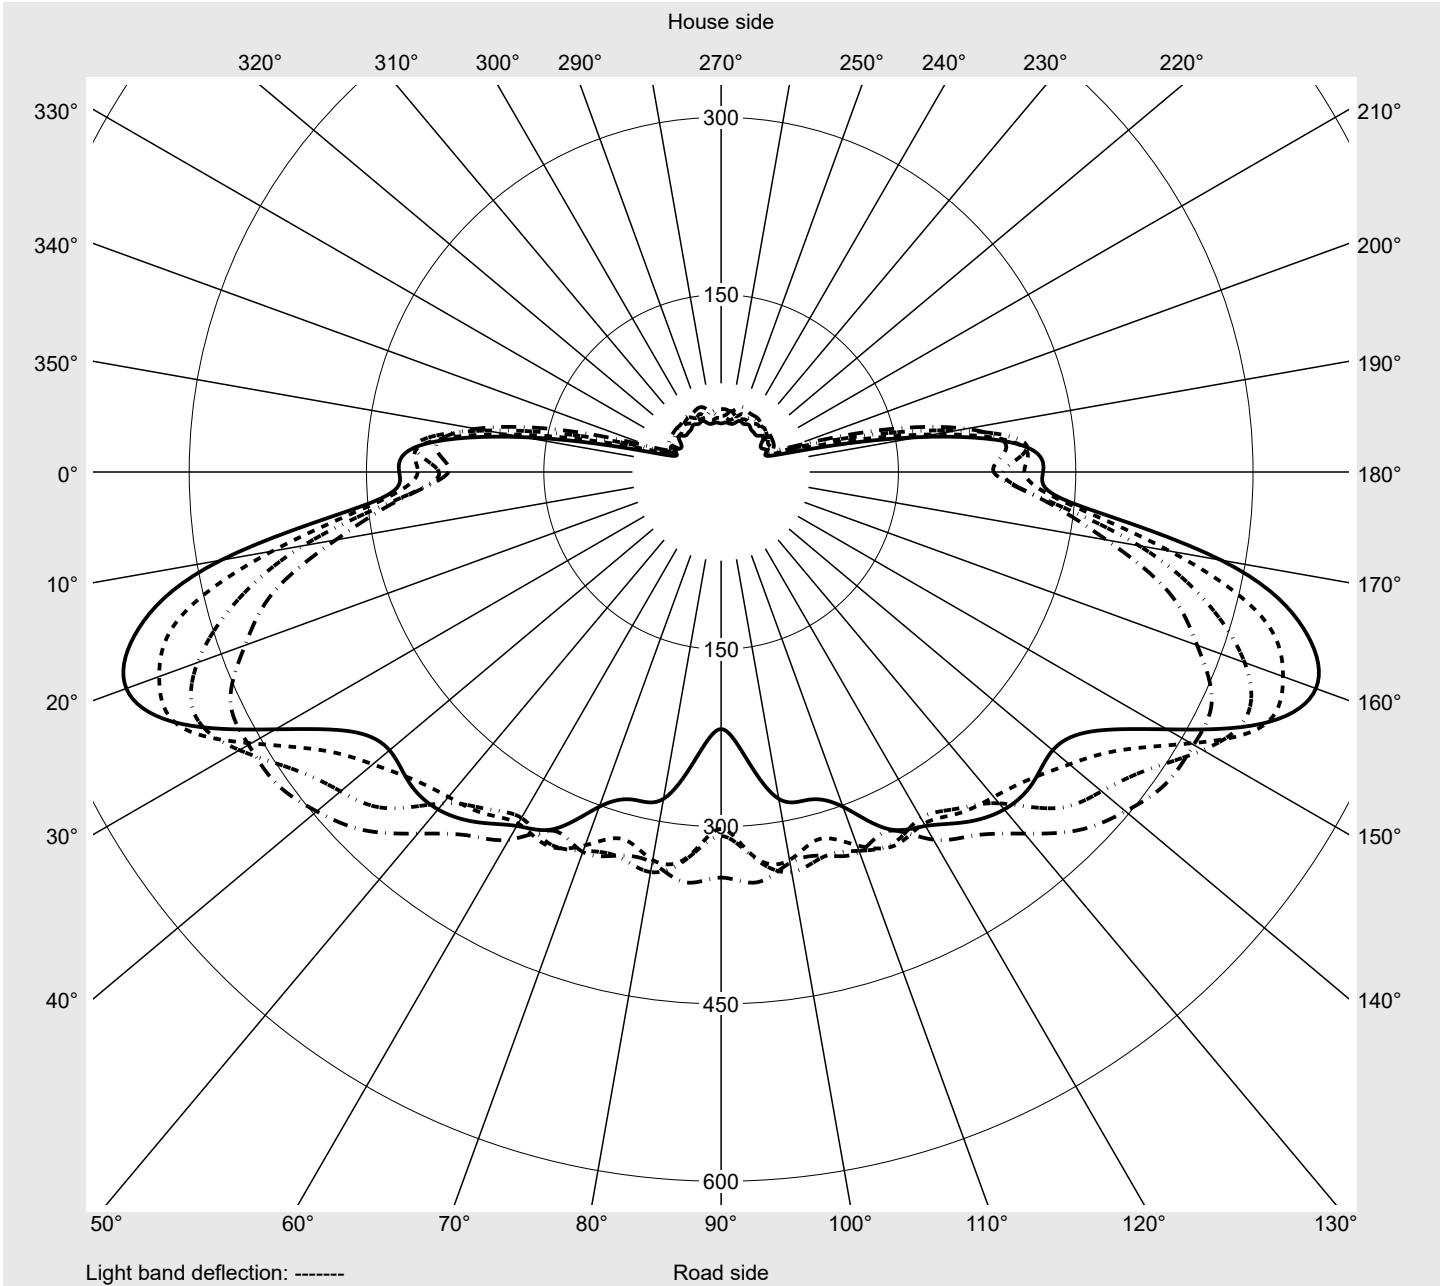

Photometric test report

Family Streetlight 31 midi toolless	Order number: 5XH7E31T08QA EAN: 4069025099846	LP number 59079_423
	Version post-top or side-entry mounting, Smart Interface up/down	serial documentation 10.04.2024
	Optic asymmetric, wide distribution (STW1.0a G)	
	Cover toughened safety glass	
	Lamps LED 3000 K CRI ≥ 70	
	Controlgear ECG SITECO - Smart Interface	
	Rated values Net luminous flux = 24430 lm Power consumption = 163.3 W Luminous efficacy = 149.6 lm/W	

Luminous intensity in cd/klm C180-0 C200-20 C205-25 C270-90 **Imax: 535 cd/klm**

Luminaire output ratios	
Eta	100.0%
Eta 0° - 90°	100.0%
Eta 90° - 180°	0.0%
Measurement conditions	
DIN EN 13032 and DIN 5032	

Luminous intensity class acc. to EN13201-2	
Class:	G4
Imax 70°	486.3
Imax 80°	49.2
Imax 90°	0.0
Imax >90°	0.0
Imax >95°	0.0

Photometric test report

Family Streetlight 31 midi toolless	Order number: 5XH7E31T08QA EAN: 4069025099846	LP number 59079_423
---	--	--------------------------------------

Envelope curve in cd/klm **KMK 57.5°** **KMK 55°** **KMK 52.5°** **KMK 50°** **siteco**

Photometric test report

Family Streetlight 31 midi toolless	Order number: 5XH7E31T08QA EAN: 4069025099846	LP number 59079_423
Table of values for luminous intensities		Maximum luminous intensity
siteco		