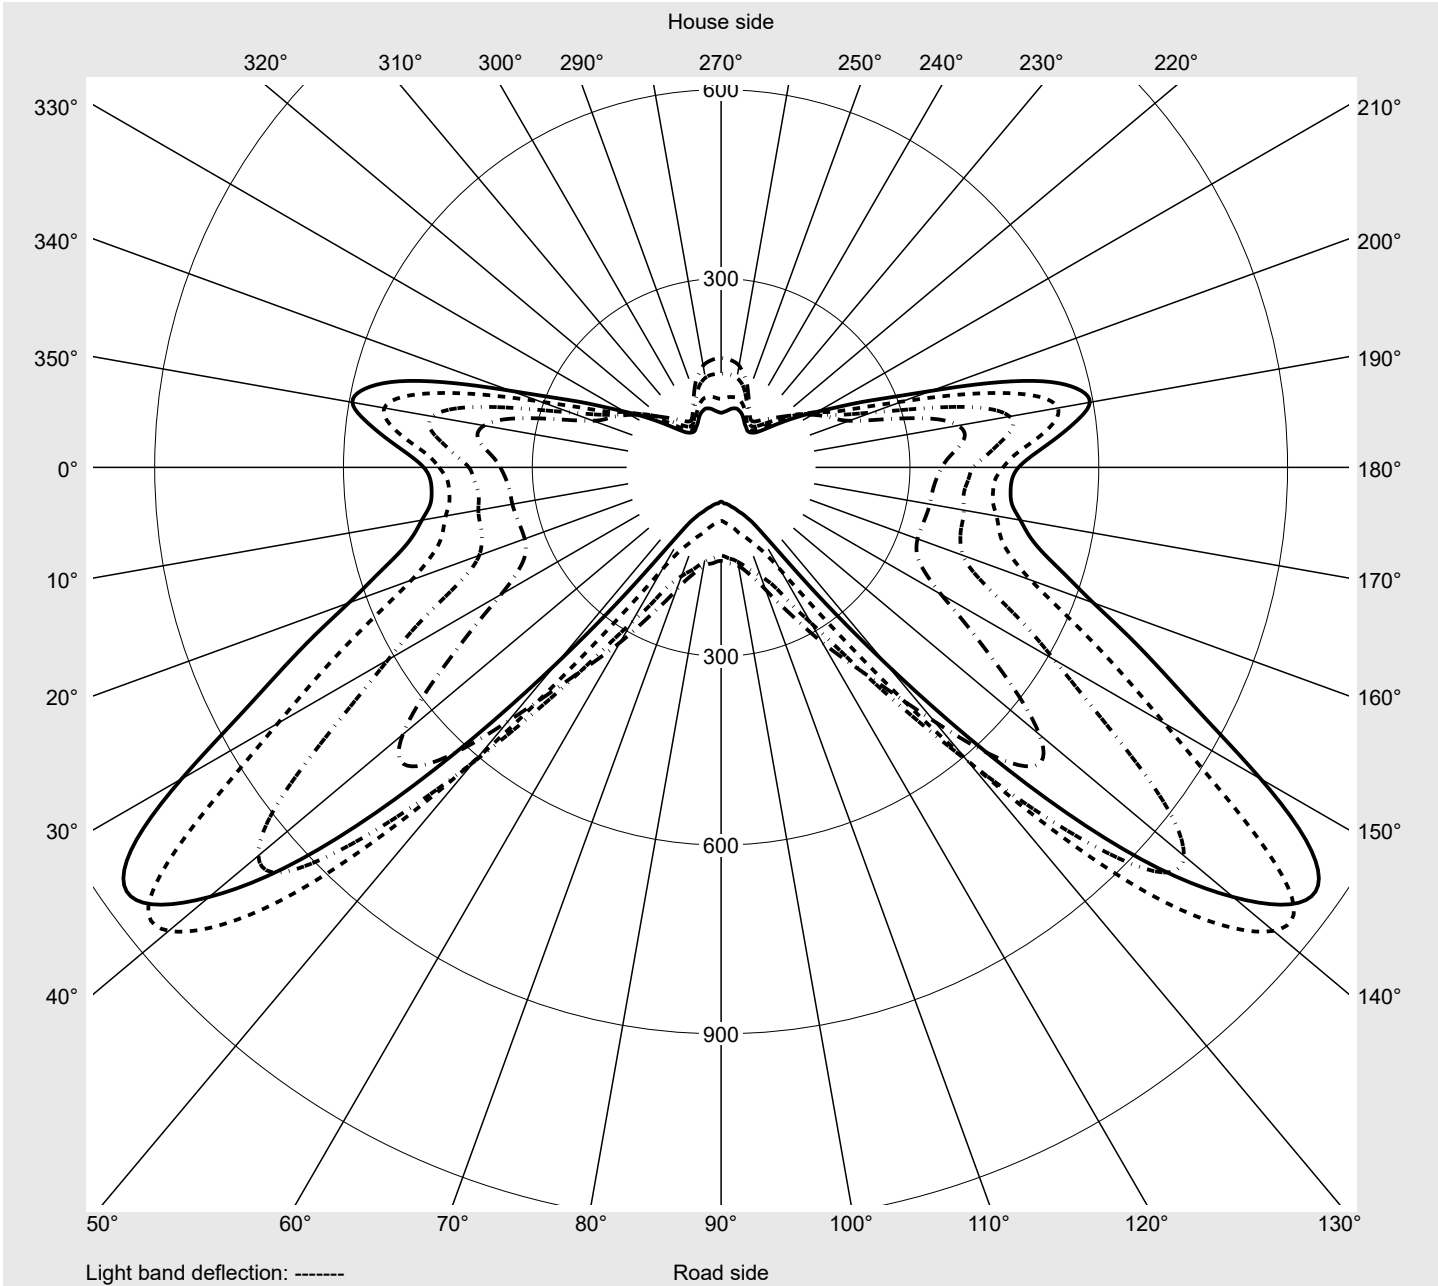

Photometric test report

Family Streetlight 31 midi toolless	Order number: 5XH7P7BN08MA EAN: 4069025100009	LP number 59337_737
	Version post-top or side-entry mounting, NEMA 7 pin (DALI) Optic asymmetric, wide distribution (ST1.5a) Cover toughened safety glass Lamps LED 2200 K CRI ≥ 70 Controlgear ECG SITECO Rated values Net luminous flux = 15810 lm Power consumption = 145.3 W Luminous efficacy = 108.8 lm/W	serial documentation 10.04.2024

Luminous intensity in cd/klm C180-0 C215-35 C217.5-37.5 C270-90 **Imax: 1158 cd/klm**

Luminaire output ratios	
Eta	100.0%
Eta 0° - 90°	100.0%
Eta 90° - 180°	0.0%

Luminous intensity class acc. to EN13201-2	
Class:	---
Imax 70°	798.1
Imax 80°	214.2
Imax 90°	0.0
Imax >90°	0.0
Imax >95°	0.0

Envelope curve in cd/klm **KMK 65°** **KMK 62.5°** **KMK 60°** **KMK 57.5°** **siteco**

Photometric test report

Family Streetlight 31 midi toolless	Order number: 5XH7P7BN08MA EAN: 4069025100009	LP number 59337_737
Table of values for luminous intensities		Maximum luminous intensity
		siteco