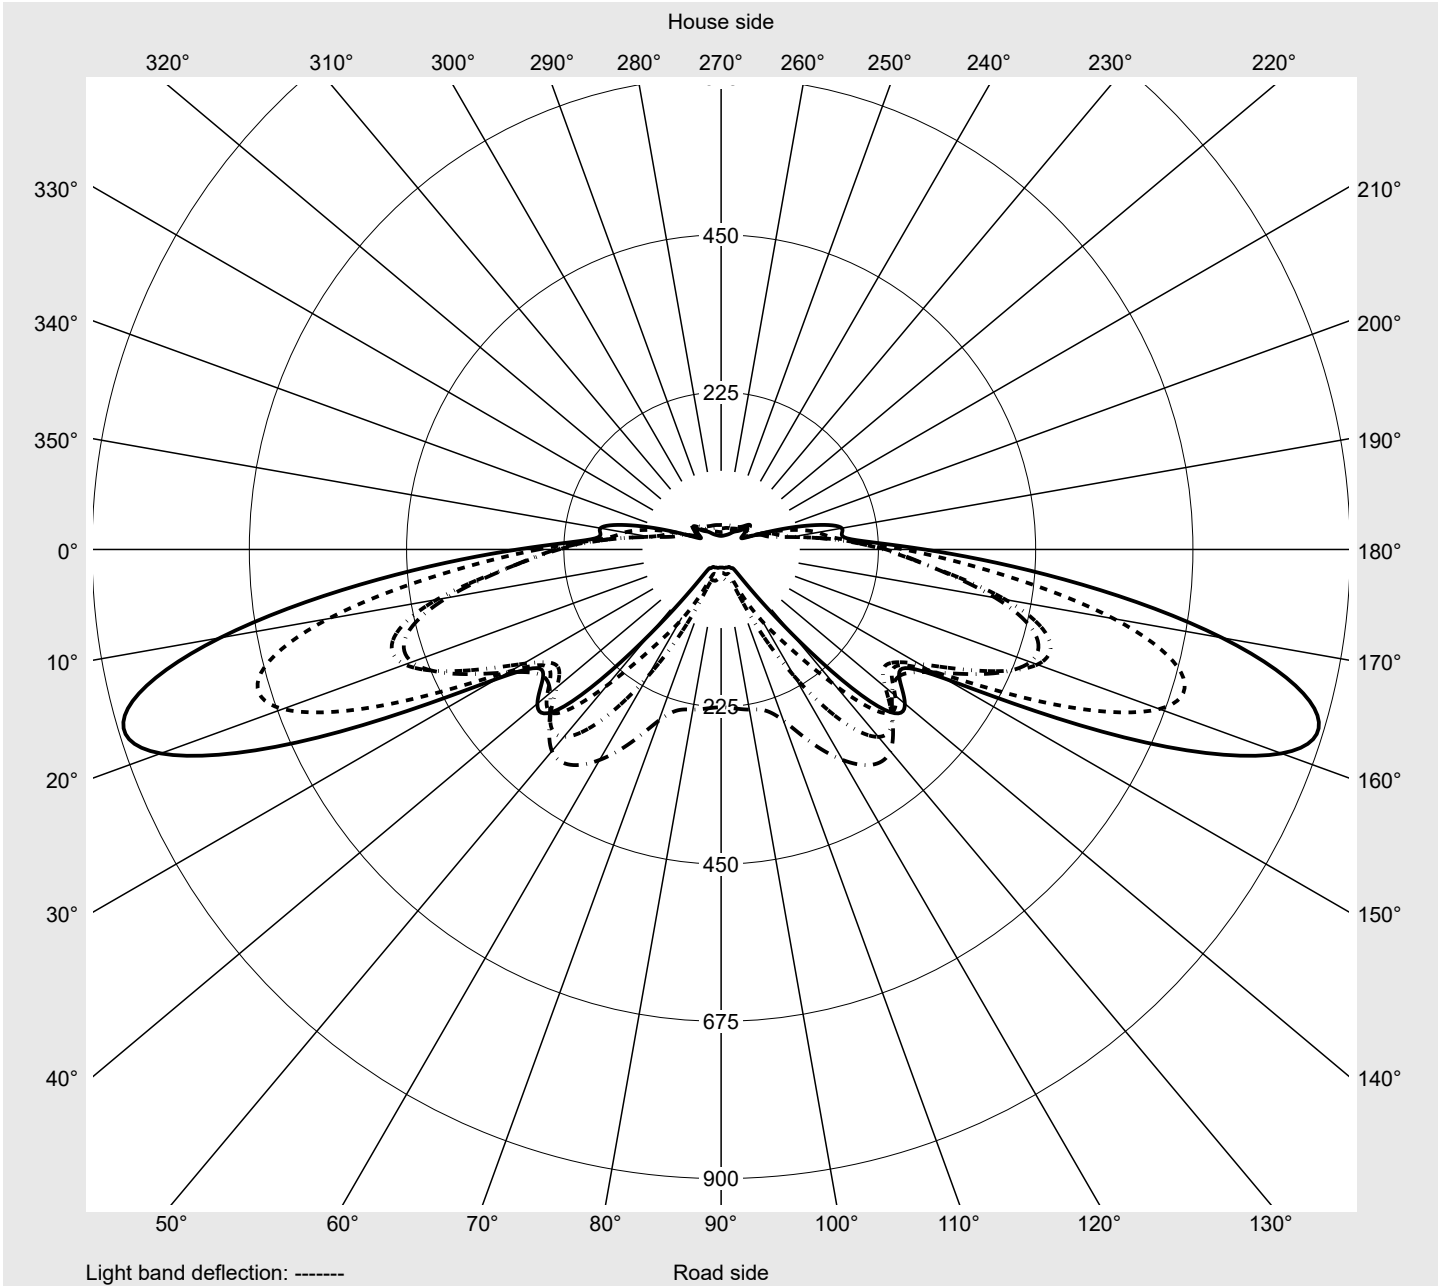

Photometric test report

Family Streetlight 31 midi toolless	Order number: 5XH7U31T08LA EAN: 4069025100030	LP number 59536_486
	Version post-top or side-entry mounting, Smart Interface up/down Optic asymmetric, extremely wide distribution (P0.8a) Cover toughened safety glass Lamps LED 3000 K CRI ≥ 70 Controlgear ECG SITECO - Smart Interface Rated values Net luminous flux = 13280 lm Power consumption = 86.5 W Luminous efficacy = 153.5 lm/W	serial documentation 10.04.2024
		

Luminous intensity in cd/klm C180-0 C195-15 C200-20 C270-90 **Imax: 879 cd/klm**

Luminaire output ratios	
Eta	100.0%
Eta 0° - 90°	100.0%
Eta 90° - 180°	0.0%
Measurement conditions	
DIN EN 13032 and DIN 5032	

Luminous intensity class acc. to EN13201-2	
Class:	G3
Imax 70°	878.7
Imax 80°	57.3
Imax 90°	0.0
Imax >90°	0.0
Imax >95°	0.0

Photometric test report

Family Streetlight 31 midi toolless	Order number: 5XH7U31T08LA EAN: 4069025100030	LP number 59536_486
---	--	--------------------------------------

Envelope curve in cd/klm **KMK 70°** **KMK 67.5°** **KMK 65°** **KMK 62.5°** **siteco**

Photometric test report

Family Streetlight 31 midi toolless	Order number: 5XH7U31T08LA EAN: 4069025100030	LP number 59536_486
Table of values for luminous intensities		Maximum luminous intensity
		siteco