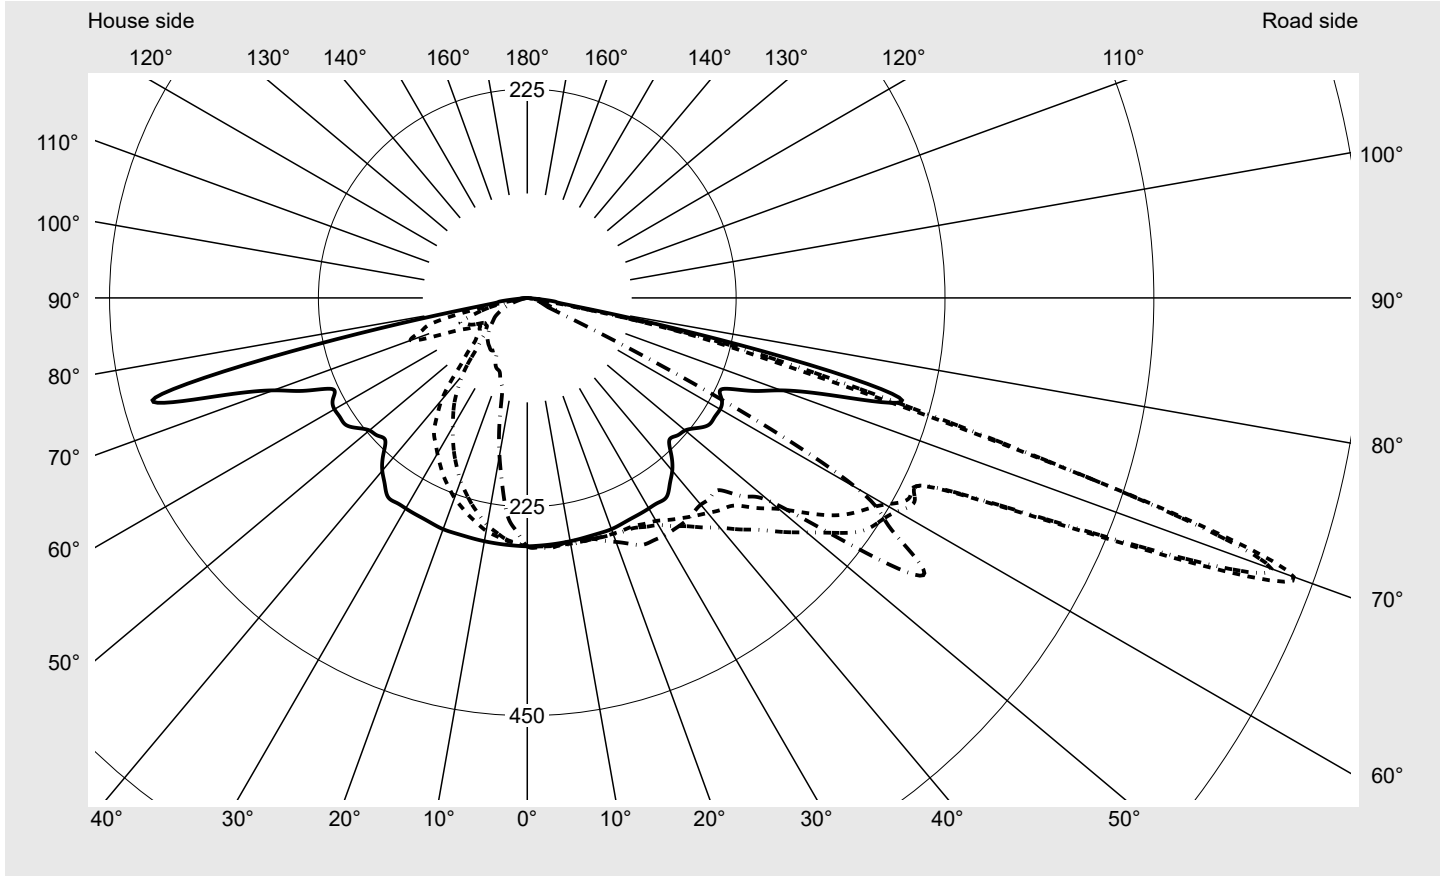

Photometric test report

Family Streetlight 31 midi toolless	Order number: 5XH7U31T08LA EAN: 4069025100030	LP number 59536_486
	Version post-top or side-entry mounting, Smart Interface up/down Optic asymmetric, extremely wide distribution (P0.8a) Cover toughened safety glass Lamps LED 3000 K CRI ≥ 70 Controlgear ECG SITECO - Smart Interface Rated values Net luminous flux = 13280 lm Power consumption = 86.5 W Luminous efficacy = 153.5 lm/W	serial documentation 10.04.2024
		

Luminous intensity in cd/klm C180-0 C195-15 C200-20 C270-90 **Imax: 879 cd/klm**

Luminaire output ratios	
Eta	100.0%
Eta 0° - 90°	100.0%
Eta 90° - 180°	0.0%
Measurement conditions	
DIN EN 13032 and DIN 5032	

Envelope curve in cd/klm **KMK 70°** **KMK 67.5°** **KMK 65°** **KMK 62.5°** **siteco**

Photometric test report

Family Streetlight 31 midi toolless	Order number: 5XH7U31T08LA EAN: 4069025100030	LP number 59536_486
Table of values for luminous intensities		Maximum luminous intensity
		siteco