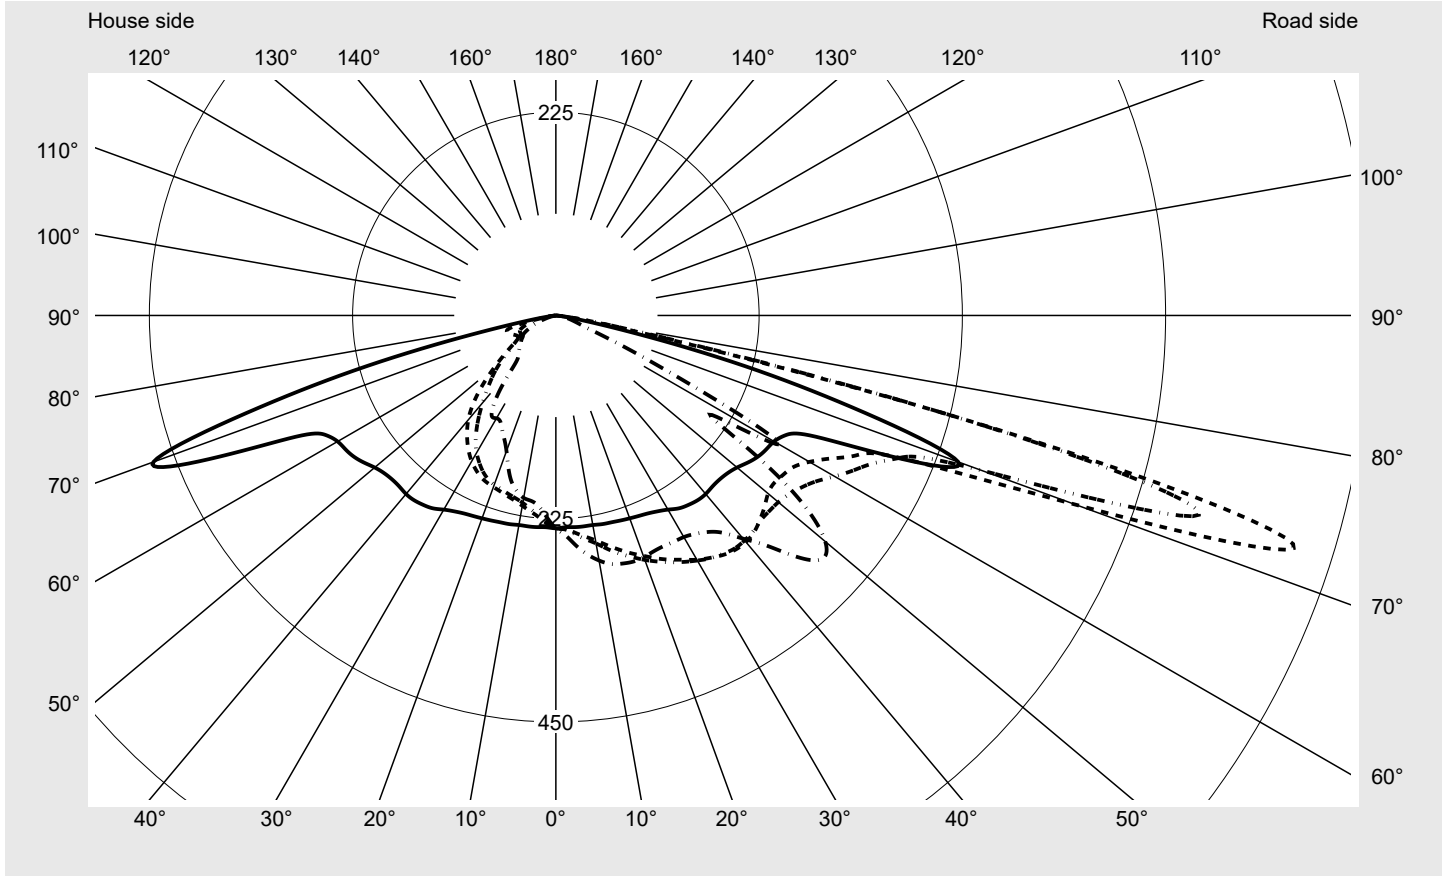

Photometric test report

Family Streetlight 31 midi toolless	Order number: 5XH7U4AB08QA EAN: 4069025100108	LP number 59537_175
	Version post-top or side-entry mounting Optic asymmetric, extremely wide distribution (P0.8a G) Cover toughened safety glass Lamps LED 4000 K CRI ≥ 70 Controlgear ECG SITECO Rated values Net luminous flux = 25130 lm Power consumption = 161.5 W Luminous efficacy = 155.6 lm/W	serial documentation 10.04.2024

Luminous intensity in cd/klm C180-0 C205-25 C210-30 C270-90 **Imax: 856 cd/klm**

Luminaire output ratios	
Eta	100.0%
Eta 0° - 90°	100.0%
Eta 90° - 180°	0.0%

Luminous intensity class acc. to EN13201-2	
Class:	G3
Imax 70°	618.8
Imax 80°	68.3
Imax 90°	0.0
Imax >90°	0.0
Imax >95°	0.0