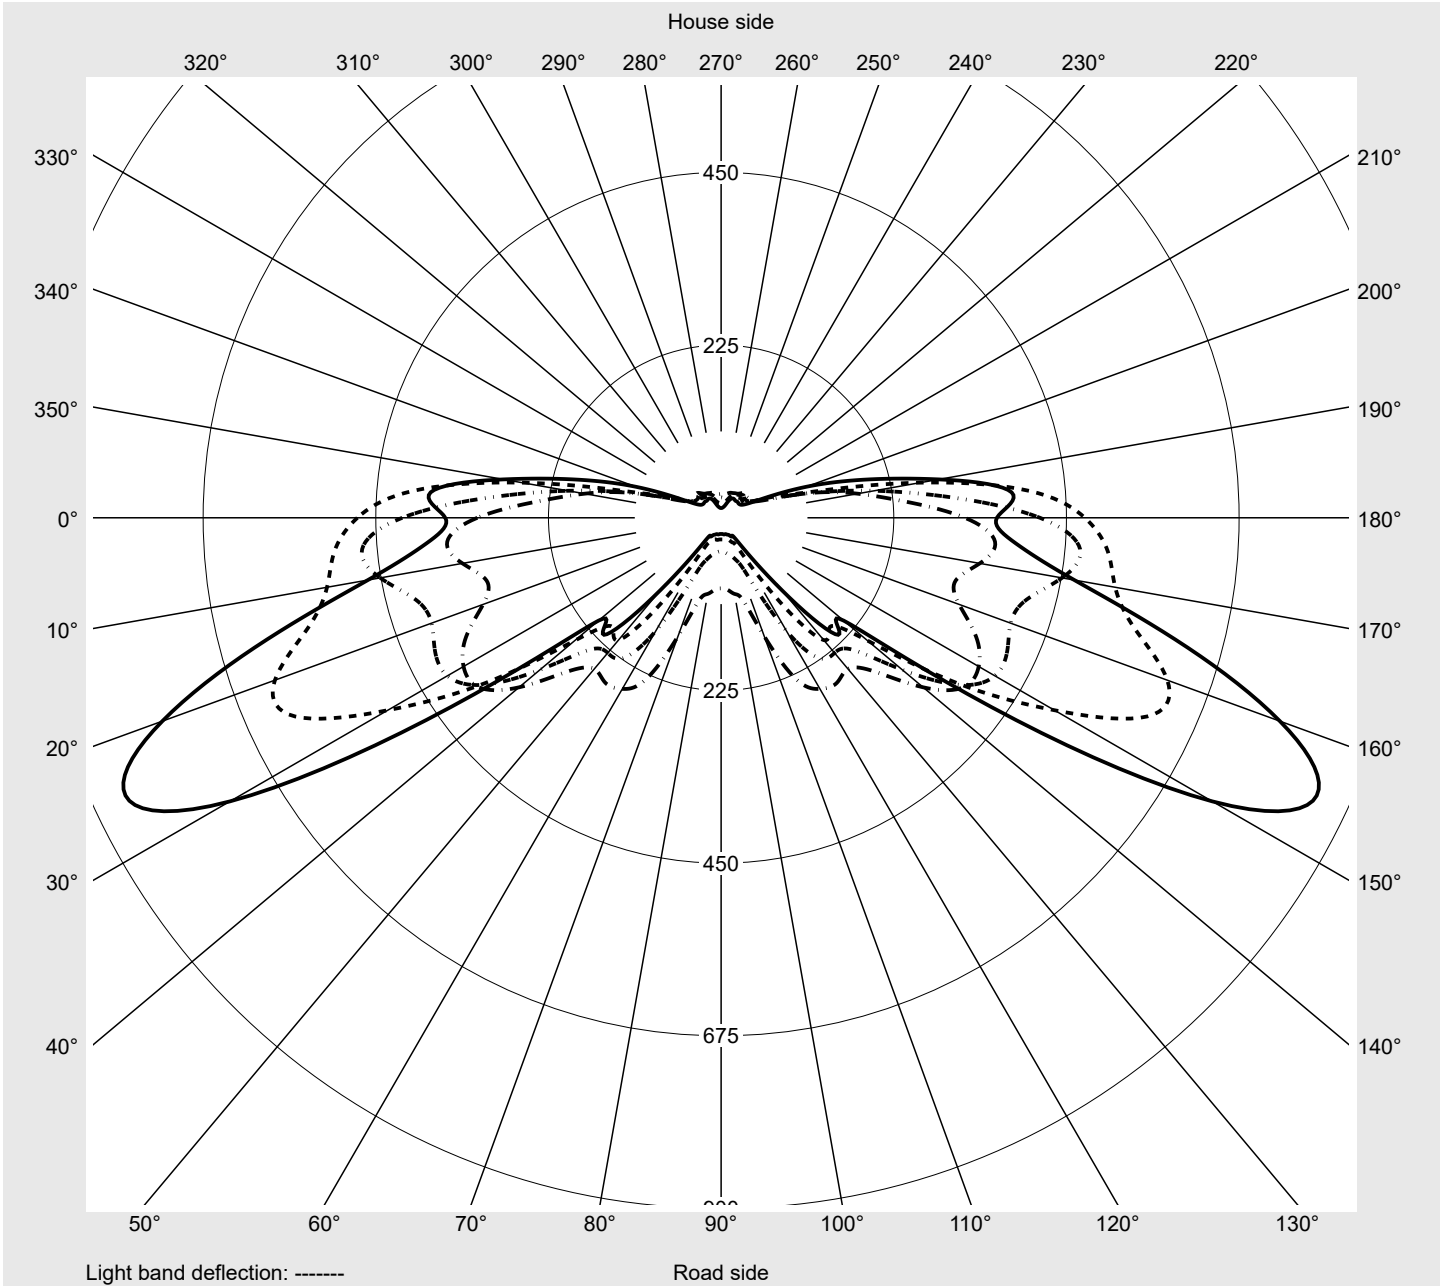

Photometric test report

Family Streetlight 31 midi toolless	Order number: 5XH7U4AB08QA EAN: 4069025100108	LP number 59537_175
	Version post-top or side-entry mounting Optic asymmetric, extremely wide distribution (P0.8a G) Cover toughened safety glass Lamps LED 4000 K CRI ≥ 70 Controlgear ECG SITECO Rated values Net luminous flux = 25130 lm Power consumption = 161.5 W Luminous efficacy = 155.6 lm/W	serial documentation 10.04.2024

Luminous intensity in cd/klm C180-0 C205-25 C210-30 C270-90 **Imax: 856 cd/klm**

Luminaire output ratios	
Eta	100.0%
Eta 0° - 90°	100.0%
Eta 90° - 180°	0.0%

Luminous intensity class acc. to EN13201-2	
Class:	G3
Imax 70°	618.8
Imax 80°	68.3
Imax 90°	0.0
Imax >90°	0.0
Imax >95°	0.0

Measurement conditions
DIN EN 13032 and DIN 5032

Photometric test report

Family Streetlight 31 midi toolless	Order number: 5XH7U4AB08QA EAN: 4069025100108	LP number 59537_175
---	--	-------------------------------

Envelope curve in cd/klm **KMK 72.5°** **KMK 70°** **KMK 67.5°** **KMK 65°** **siteco**

Photometric test report

Family Streetlight 31 midi toolless	Order number: 5XH7U4AB08QA EAN: 4069025100108	LP number 59537_175
Table of values for luminous intensities		Maximum luminous intensity
		siteco