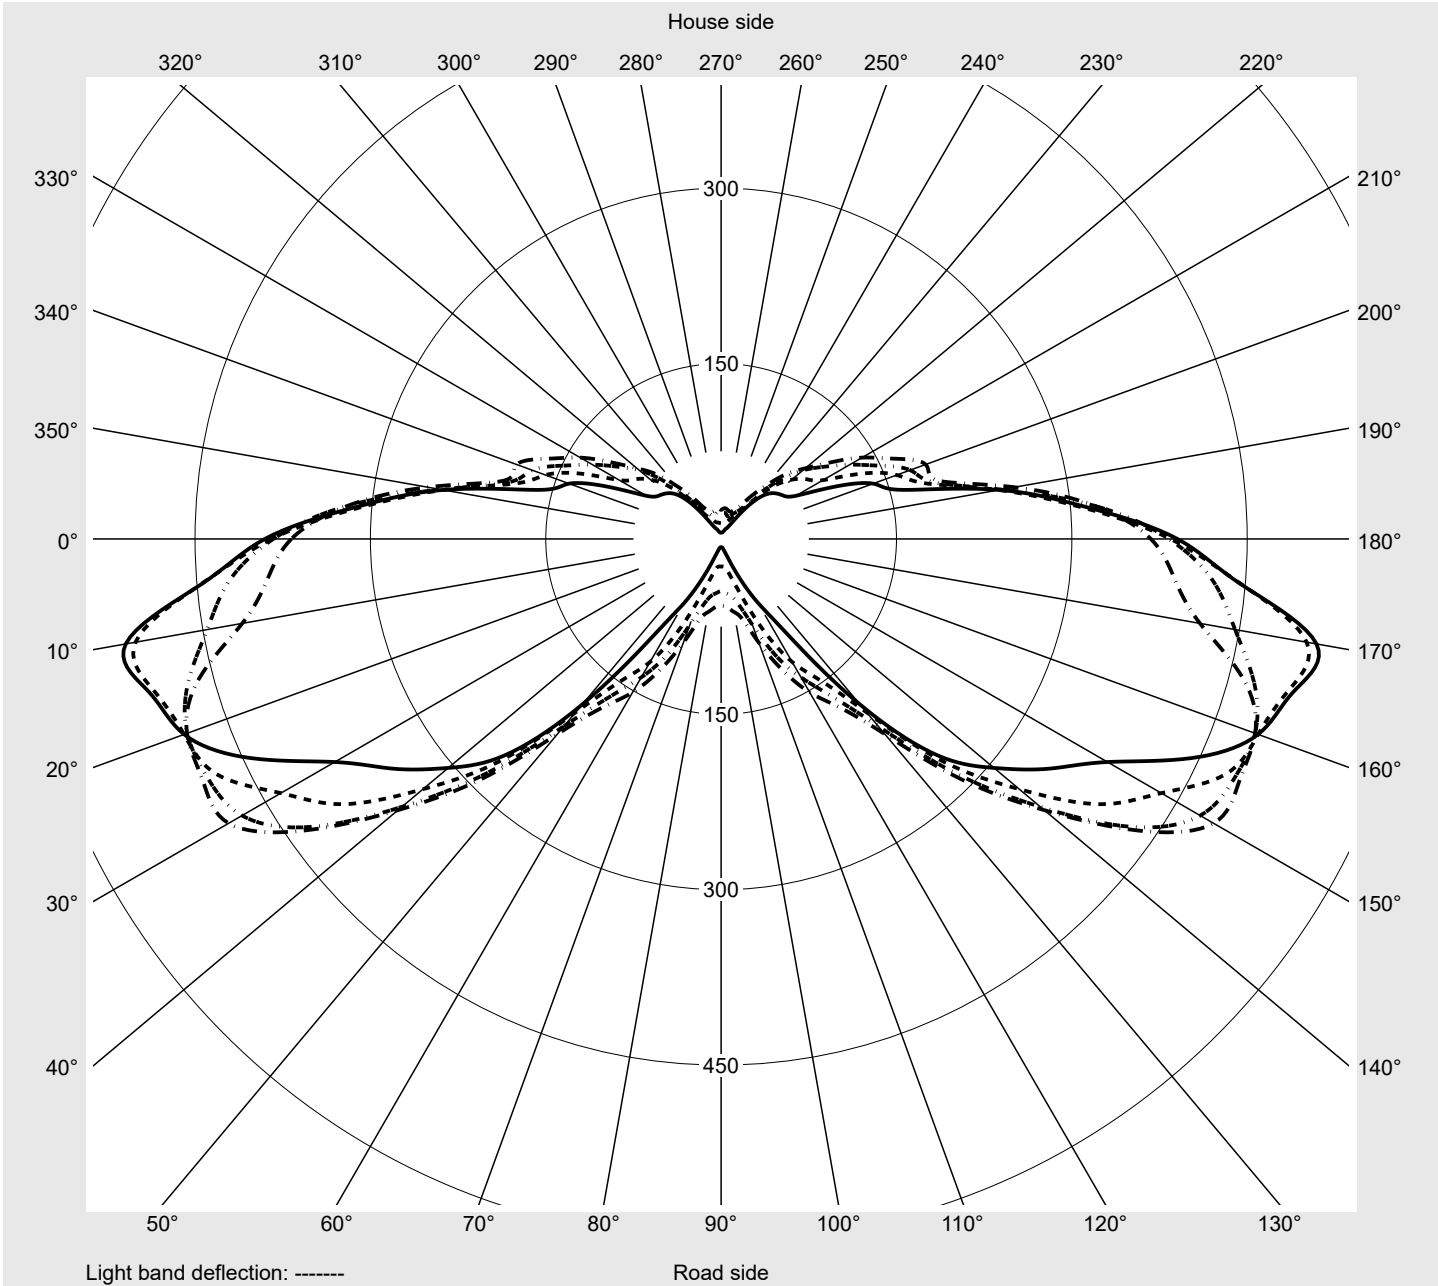

Photometric test report

Family Streetlight 11 mini LED	Order number: 5XC2J51Y08GE EAN: 4058352991404	LP number 59599_29
	Version post-top or side-entry mounting, Smart Interface up/down Optic asymmetric, extremely wide distribution with an additional rear light component (ST1.0ST0.5) Cover transparent, PMMA Lamps LED 3000 K CRI ≥ 70 Controlgear EVG SITECO iQ - Smart Interface Rated values Net luminous flux = 3480 lm Power consumption = 22.3 W Luminous efficacy = 156.1 lm/W	serial documentation 23.05.2024

Luminous intensity in cd/klm C180-0 C190-10 C195-15 C270-90 **Imax: 517 cd/klm**

Luminaire output ratios

Eta	100.0%
Eta 0° - 90°	100.0%
Eta 90° - 180°	0.0%

Luminous intensity class acc. to EN13201-2

Class:	G2
Imax 70°	508.6
Imax 80°	129.6
Imax 90°	0.0
Imax >90°	0.0
Imax >95°	0.0

Measurement conditions

DIN EN 13032 and DIN 5032

Photometric test report

Family Streetlight 11 mini LED	Order number: 5XC2J51Y08GE EAN: 4058352991404	LP number 59599_29
--	--	------------------------------

Envelope curve in cd/klm **KMK 72.5°** **KMK 70°** **KMK 67.5°** **KMK 65°** **siteco**

Photometric test report

Family Streetlight 11 mini LED	Order number: 5XC2J51Y08GE EAN: 4058352991404	LP number 59599_29
--	--	------------------------------