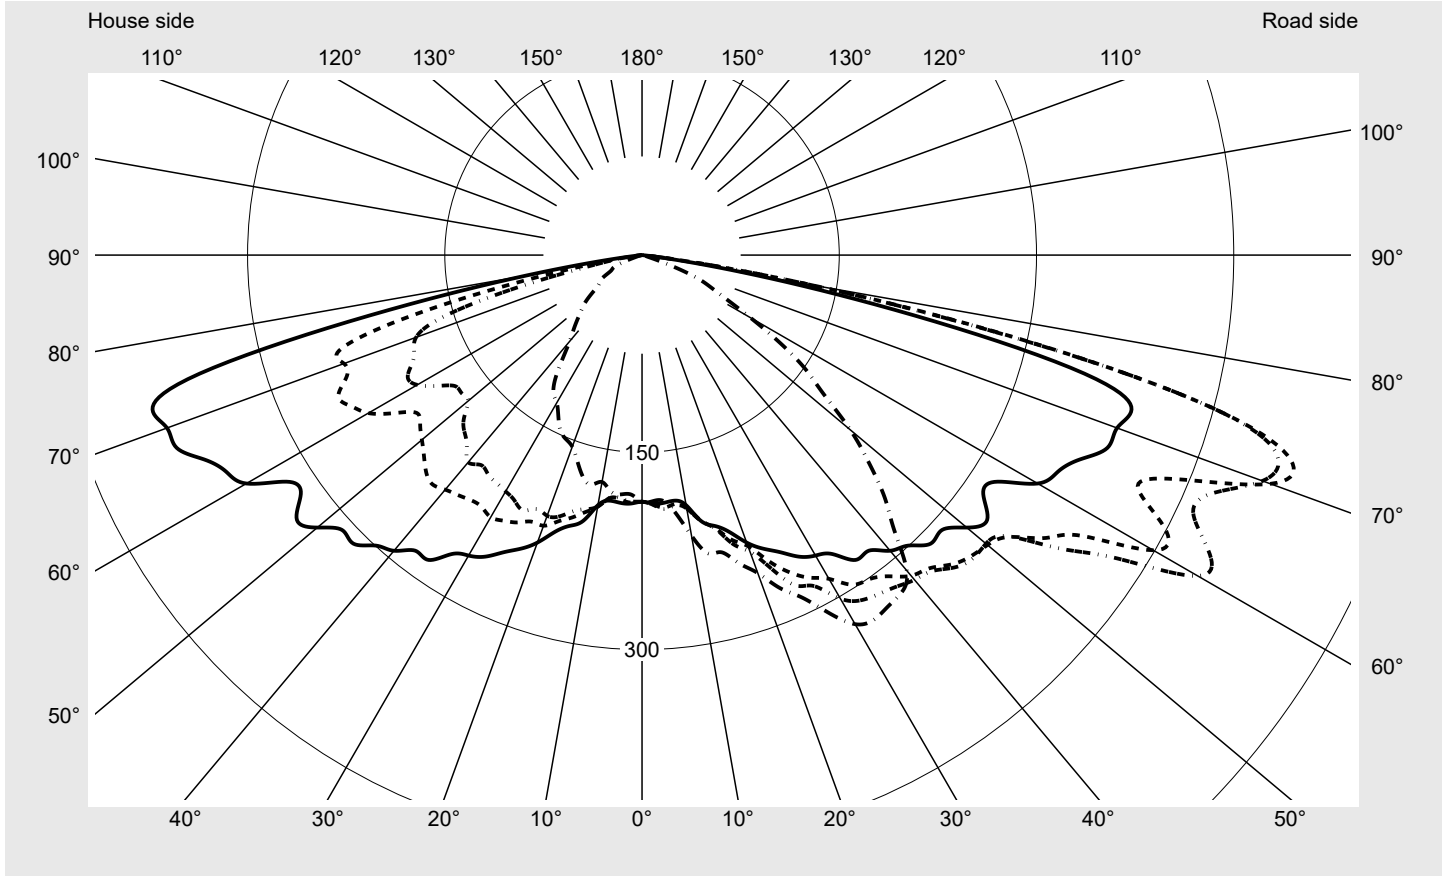

Photometric test report

Family Streetlight 11 mini LED	Order number: 5XC2J51Y08GE EAN: 4058352991404	LP number 59599_29
	Version post-top or side-entry mounting, Smart Interface up/down Optic asymmetric, extremely wide distribution with an additional rear light component (ST1.0ST0.5) Cover transparent, PMMA Lamps LED 3000 K CRI ≥ 70 Controlgear EVG SITECO iQ - Smart Interface Rated values Net luminous flux = 3480 lm Power consumption = 22.3 W Luminous efficacy = 156.1 lm/W	serial documentation 23.05.2024

Luminous intensity in cd/klm C180-0 C190-10 C195-15 C270-90 **Imax: 517 cd/klm**

Luminaire output ratios

Eta	100.0%
Eta 0° - 90°	100.0%
Eta 90° - 180°	0.0%

Luminous intensity class acc. to EN13201-2

Class:	G2
Imax 70°	508.6
Imax 80°	129.6
Imax 90°	0.0
Imax >90°	0.0
Imax >95°	0.0

Measurement conditions

DIN EN 13032 and DIN 5032

Photometric test report

Family Streetlight 11 mini LED	Order number: 5XC2J51Y08GE EAN: 4058352991404	LP number 59599_29
--	--	------------------------------

Envelope curve in cd/klm **KMK 72.5°** **KMK 70°** **KMK 67.5°** **KMK 65°** **siteco**

Photometric test report

Family Streetlight 11 mini LED	Order number: 5XC2J51Y08GE EAN: 4058352991404	LP number 59599_29
--	--	------------------------------