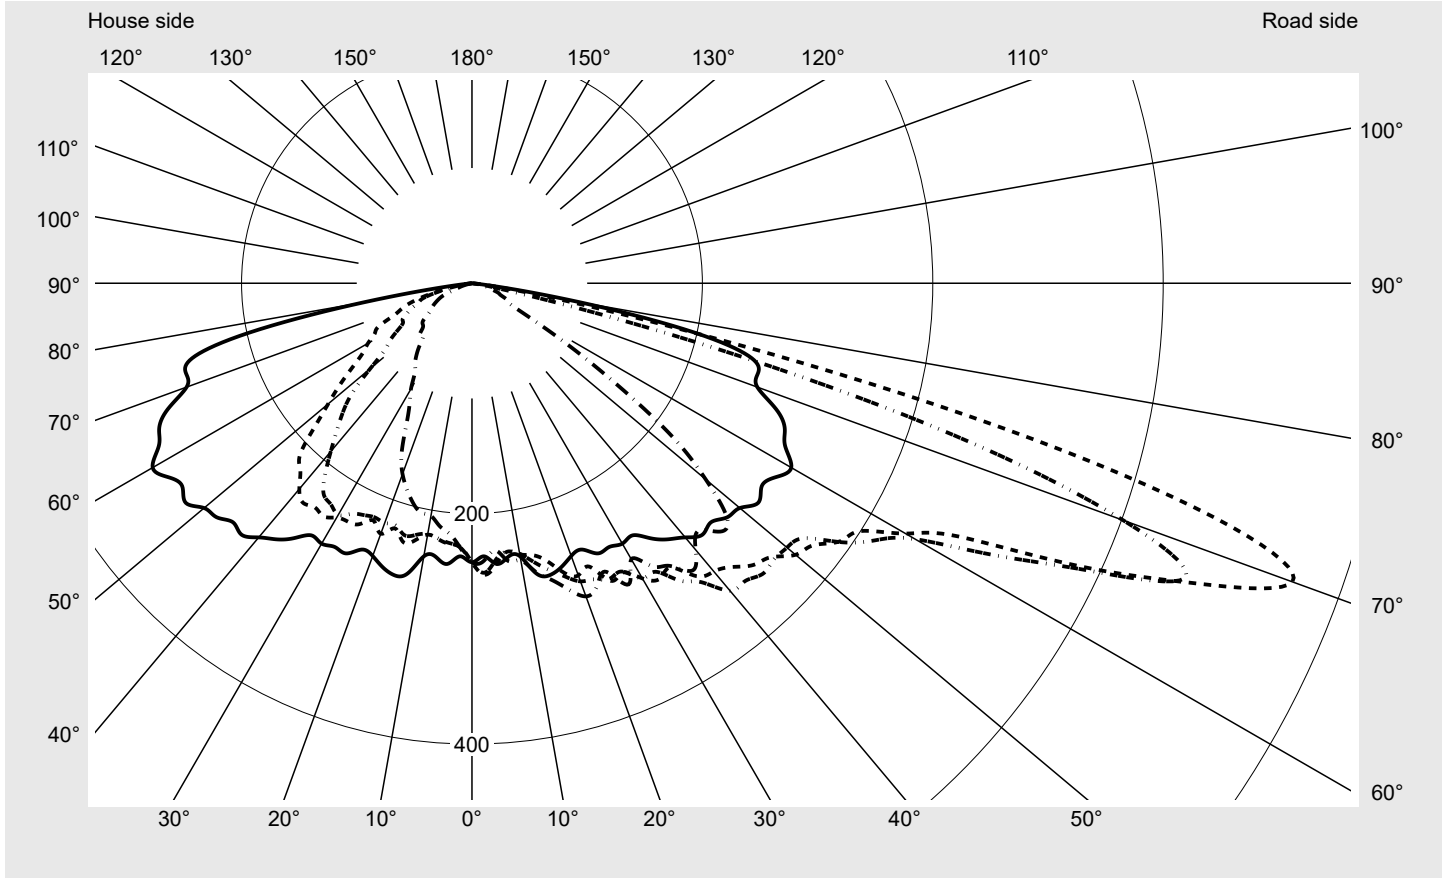

Photometric test report

Family DL® 50 mini LED	Order number: 5XA248D31Y08JE EAN: 4069025023698	LP number 59076_2671
Version	post-top or side-entry mounting, Smart Interface up/down	serial documentation 11.07.2024
Optic	asymmetric, wide distribution (ST1.0a)	
Cover	toughened safety glass	
Lamps	LED 3000 K CRI ≥ 70	
Controlgear	EVG SITECO iQ - Smart Interface	
Rated values	Net luminous flux = 9020 lm Power consumption = 55.6 W Luminous efficacy = 162.2 lm/W	

Luminous intensity in cd/klm C180-0 C205-25 C210-30 C270-90 **Imax: 758 cd/klm**

Luminaire output ratios

Eta	100.0%
Eta 0° - 90°	100.0%
Eta 90° - 180°	0.0%

Luminous intensity class acc. to EN13201-2

Class:	G3
Imax 70°	757.8
Imax 80°	95.1
Imax 90°	0.0
Imax >90°	0.0
Imax >95°	0.0

Envelope curve in cd/klm **KMK 70°** **KMK 67.5°** **KMK 65°** **KMK 62.5°** **siteco**

Photometric test report

Family DL® 50 mini LED	Order number: 5XA248D31Y08JE EAN: 4069025023698	LP number 59076_2671
Table of values for luminous intensities		Maximum luminous intensity
siteco		