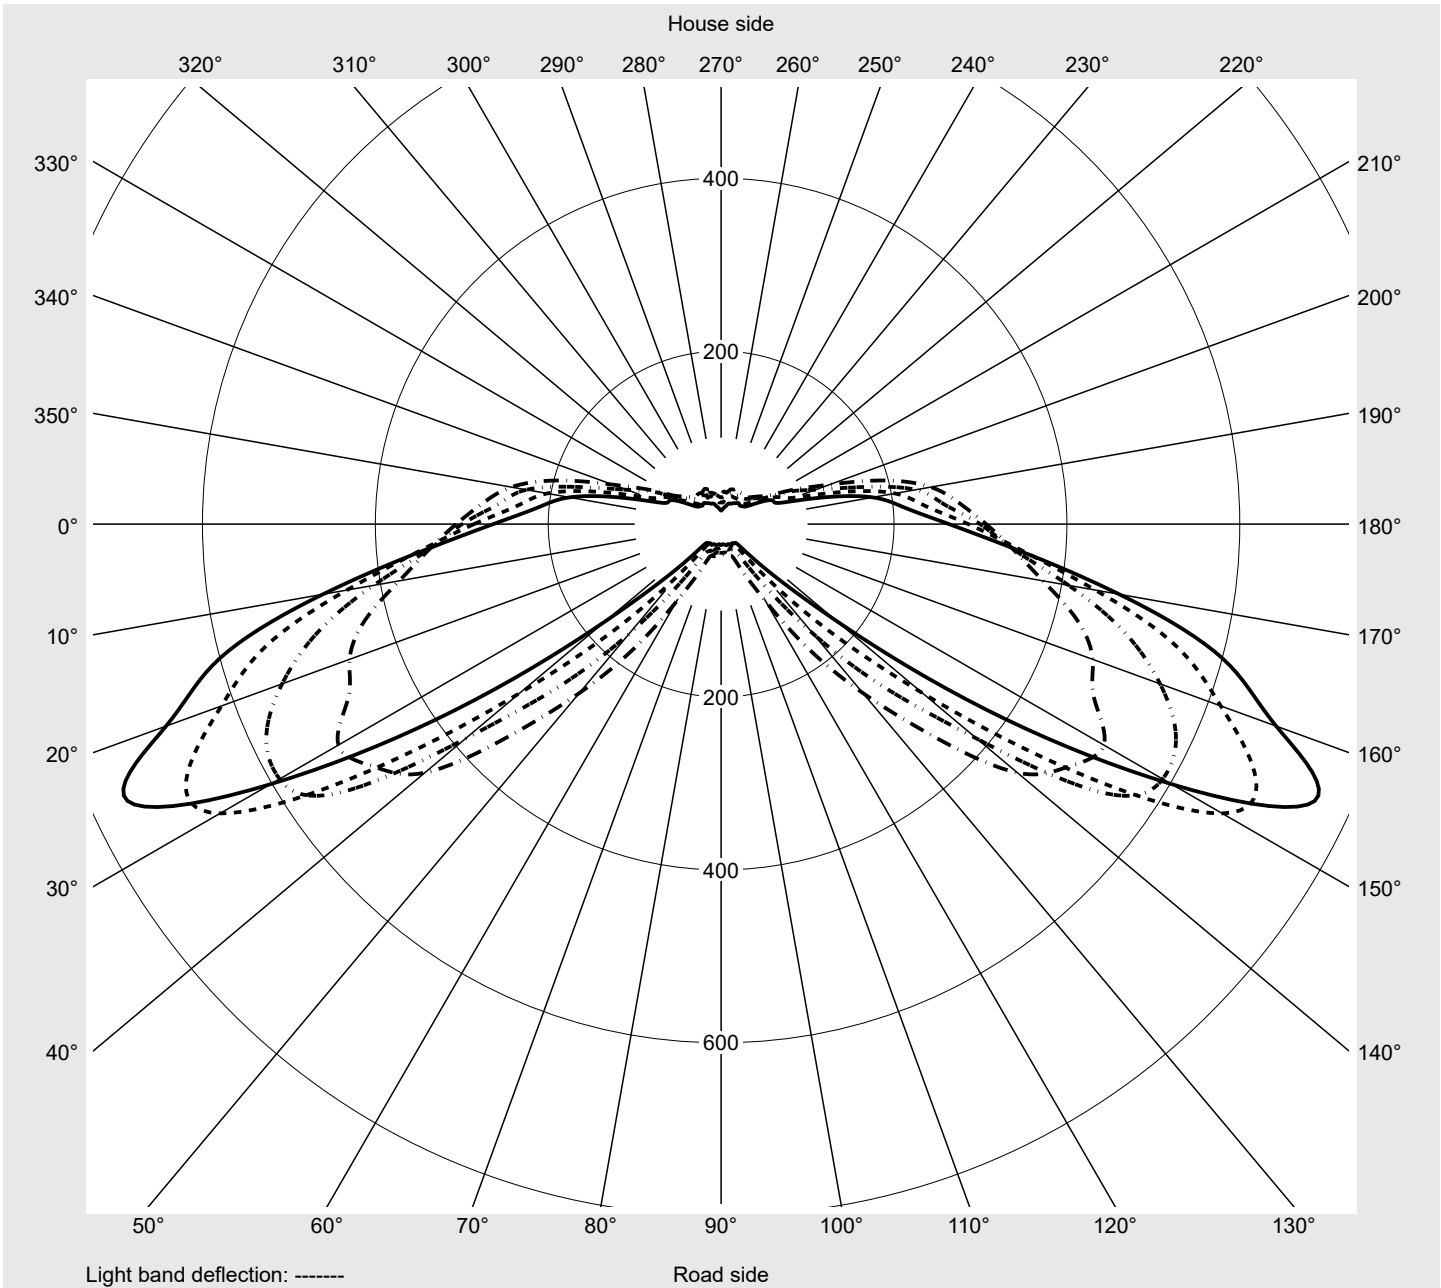

Photometric test report

Family DL® 50 mini LED	Order number: 5XA248D31Y08JE EAN: 4069025023698	LP number 59076_2671
Version	post-top or side-entry mounting, Smart Interface up/down	serial documentation 11.07.2024
Optic	asymmetric, wide distribution (ST1.0a)	
Cover	toughened safety glass	
Lamps	LED 3000 K CRI ≥ 70	
Controlgear	EVG SITECO iQ - Smart Interface	
Rated values	Net luminous flux = 9020 lm Power consumption = 55.6 W Luminous efficacy = 162.2 lm/W	

Luminous intensity in cd/klm C180-0 C205-25 C210-30 C270-90 **Imax: 758 cd/klm**

Luminaire output ratios

Eta	100.0%
Eta 0° - 90°	100.0%
Eta 90° - 180°	0.0%

Luminous intensity class acc. to EN13201-2

Class:	G3
Imax 70°	757.8
Imax 80°	95.1
Imax 90°	0.0
Imax >90°	0.0
Imax >95°	0.0

Measurement conditions

DIN EN 13032 and DIN 5032

Photometric test report

Family DL® 50 mini LED	Order number: 5XA248D31Y08JE EAN: 4069025023698	LP number 59076_2671
----------------------------------	--	--------------------------------

Envelope curve in cd/klm **KMK 70°** **KMK 67.5°** **KMK 65°** **KMK 62.5°** **siteco**

Photometric test report

Family DL® 50 mini LED	Order number: 5XA248D31Y08JE EAN: 4069025023698	LP number 59076_2671
Table of values for luminous intensities		Maximum luminous intensity
siteco		