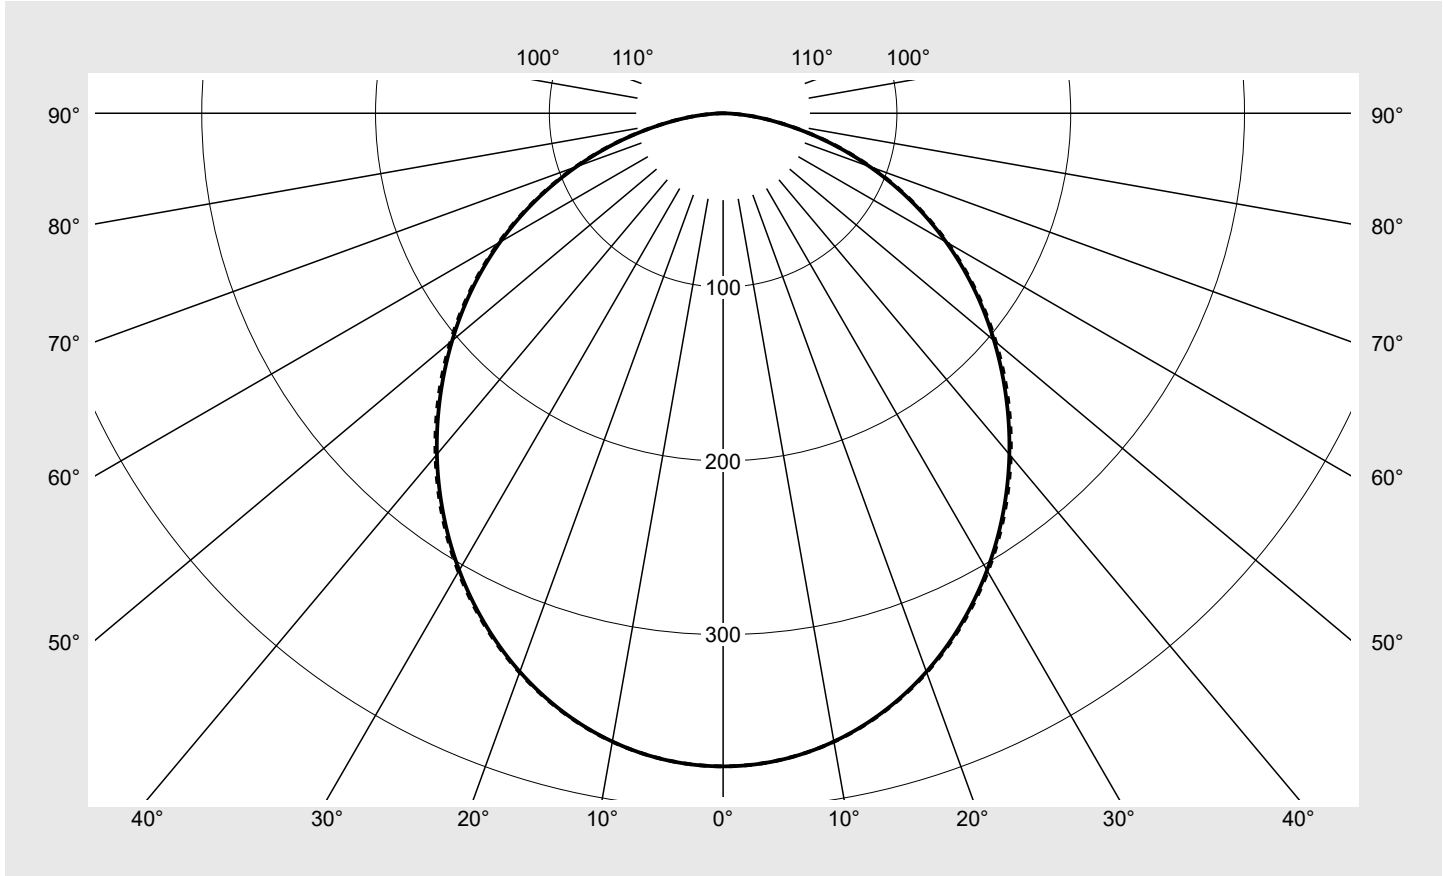

Photometric test report

Family Round 21 M	Order number: 51MR36FD0321B EAN: 4058352829837	LP number 59509_29
	Version surface-mounted and suspended luminaire, cover, opal, PMMA, extremely wide distribution, direct distribution, aluminium housing, black	serial documentation 31.07.2024
	Lamps LED 3000 K CRI ≥ 80	
	Controlgear ECG-DALI	
Rated values Net luminous flux = 7500 lm Power consumption = 54.9 W Luminous efficacy = 136.6 lm/W		

Luminous intensity in cd/klm C180-0 C270-90 **Imax: 376 cd/klm**

Classifications	
DIN 5040	A 4 0
CIE	N1=49 N2=80 N3=96 N4=100 N5=100

Luminaire light output ratios	
η_{LB}	100.0%
ϕ_u	100.0%
ϕ_o	0.0%

Measurement conditions
 DIN EN 13032 and DIN 5032

Luminance table	Max. for $\gamma \geq 65^\circ$	Photometric dimensions in mm:	D = 590
-----------------	---------------------------------	-------------------------------	---------

C-planes	γ	Luminance in cd/m ²							
		0° 180°	15° 165° 195° 345°	30° 150° 210° 330°	45° 135° 225° 315°	60° 120° 240° 300°	75° 105° 255° 285°	90° 270°	
	45°	8930.1	8990.5	8943.4	9008.0	8976.8	9030.4	8989.2	
	50°	8684.4	8746.1	8698.4	8766.3	8734.4	8792.9	8742.7	
	55°	8431.1	8495.1	8395.4	8518.4	8477.8	8546.3	8486.1	
	60°	8127.1	8204.5	8084.6	8231.5	8175.5	8261.7	8185.1	
	65°	7737.1	7838.6	7682.3	7864.4	7786.5	7893.3	7797.2	
	70°	7196.7	7342.7	7125.0	7370.0	7252.3	7400.0	7264.2	
	75°	6459.9	6626.5	6361.2	6724.4	6522.5	6679.1	6531.0	
	80°	5449.6	5664.0	5293.8	5813.9	5521.7	5687.7	5534.3	
	85°	4160.4	4598.6	3906.7	4650.5	4286.3	4578.1	4314.6	