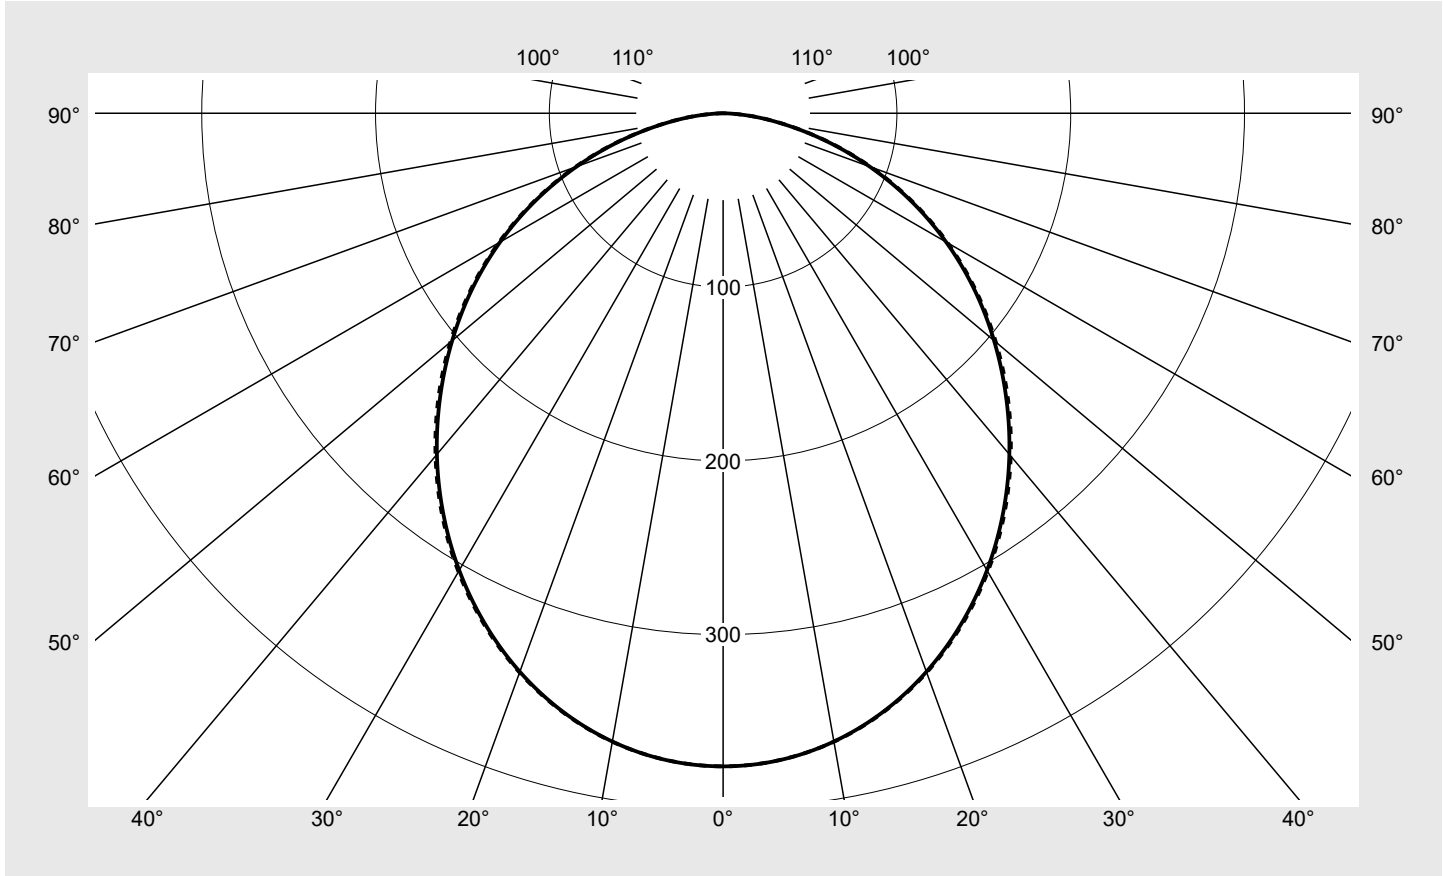

Photometric test report

Family Round 21 M	Order number: 51MR36FD0321W EAN: 4058352829844	LP number 59509_28
	Version surface-mounted and suspended luminaire, cover, opal, PMMA, extremely wide distribution, direct distribution, aluminium housing, white	serial documentation 31.07.2024
	Lamps LED 3000 K CRI ≥ 80 Controlgear ECG-DALI Rated values Net luminous flux = 7500 lm Power consumption = 54.9 W Luminous efficacy = 136.6 lm/W	

Luminous intensity in cd/klm C180-0 C270-90 **Imax: 376 cd/klm**

Classifications	
DIN 5040	A 4 0
CIE	N1=49 N2=80 N3=96 N4=100 N5=100

Luminaire light output ratios	
η_{LB}	100.0%
ϕ_u	100.0%
ϕ_o	0.0%

Measurement conditions
 DIN EN 13032 and DIN 5032

Luminance table	Max. for $\gamma \geq 65^\circ$	Photometric dimensions in mm:	D = 590
------------------------	---	--------------------------------------	----------------

C-planes	γ	Luminance in cd/m ²							
		0° 180°	15° 165° 195° 345°	30° 150° 210° 330°	45° 135° 225° 315°	60° 120° 240° 300°	75° 105° 255° 285°	90° 270°	
45°		8930.1	8990.5	8943.4	9008.0	8976.8	9030.4	8989.2	
50°		8684.4	8746.1	8698.4	8766.3	8734.4	8792.9	8742.7	
55°		8431.1	8495.1	8395.4	8518.4	8477.8	8546.3	8486.1	
60°		8127.1	8204.5	8084.6	8231.5	8175.5	8261.7	8185.1	
65°		7737.1	7838.6	7682.3	7864.4	7786.5	7893.3	7797.2	
70°		7196.7	7342.7	7125.0	7370.0	7252.3	7400.0	7264.2	
75°		6459.9	6626.5	6361.2	6724.4	6522.5	6679.1	6531.0	
80°		5449.6	5664.0	5293.8	5813.9	5521.7	5687.7	5534.3	
85°		4160.4	4598.6	3906.7	4650.5	4286.3	4578.1	4314.6	