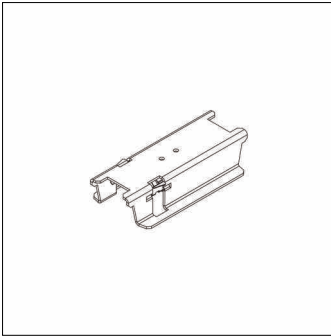

**Order No.:** 59MX700V40X | **GTIN (EAN):** 4058352606087

**Product description:** Sil21-conn-surf/pe,sh.steel

Silica® 21, connector, connector, of sheet steel, packaging unit: 1 piece

Wt. (kg): 0.1  
GTIN (EAN): 4058352606087

#### Key data

- Product type: connector
- Product name: Silica® 21
- Order No.: 59MX700V40X

#### Material, Colour

- connector: sheet steel
- Quantity: 1 piece

#### Dimensions, Weight

- Weight: 0.1kg