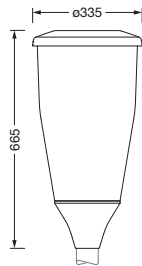

Order No.: 5XA5565MF14HP00022 | **GTIN (EAN):** 4058352956236

Product description: DL11iQ,ST1.2a727,SR

DL 11 iQ, mast luminaire, Module 540 iQ-SR, primary light control with 3 zone faceted reflector, of plastic, silver coated, highly specular, structured, primary optical cover: cover, of PMMA, transparent, light distribution: ST1.2a, light emission: direct distribution, primary light characteristic: asymmetric, installation type: post-top, LED, High Power LED, light colour: 727, colour temperature: 2700K, control: Street-Remote, Auto-Match, Temp-Guard, Lumen-Switch, Night-Set, Smart-Wire, Light-Fading, Desk-Remote (wireless, voltage-free reading and setting of iQ features in the workshop via application-optimized NFC function/RFID function), optimised constant luminous flux control (CLO 2.0), mains connection: 220..240V, AC, 50/60Hz, connection cable pre-assembled, cable length: 5,5m, start of lifetime: 34W, end of service life: 36W, luminaire housing, upper part, of diecast aluminium, coated, Siteco® metallic grey (DB 702S), spigot size: 60mm (post-top), post-top mast mounting element, of diecast aluminium, coated, Siteco® metallic grey (DB 702S), Module 540 iQ-SR, traffic white (RAL 9016), equipment: Power, protection rating (complete): IP66, insulation class (complete): insulation class II (safety insulation), certification: CE, ENEC, ENEC+, VDE, packaging unit: 1 piece

Lamps:	LED
Wt. (kg):	8.6
GTIN (EAN):	4058352956236