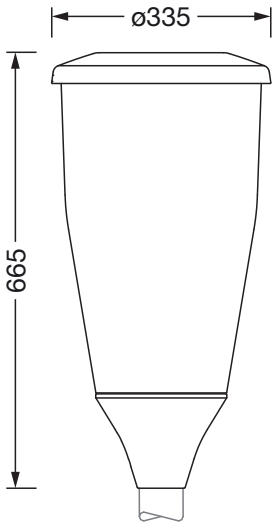

#### Dimensions, Weight

- Weight: 8.6kg
- Mast spigot: spigot size: 60mm

#### Service life

- Rated service life: 100000h at AT = 25°C

Order No.: 5XA5565MF14HP00022 | GTIN (EAN): 4058352956236

Dimensions: DL11iQ,ST1.2a727,SR

It is mandatory that the assembly instructions must be observed when planning and installing the electrical installation (to be found at [www.siteco.de](http://www.siteco.de))