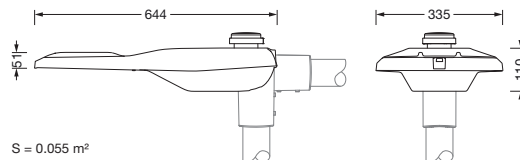

Order No.: 5XE7B37N08MB | GTIN (EAN): 4058352897843

Product description: SL21md,ST0.5a,18270lm730,NEMA7

Streetlight SL 21 midi, mast luminaire, primary light control with lens, of PMMA, primary optical cover: cover, of toughened safety glass, transparent, light distribution: ST0.5a, light emission: direct distribution, primary light characteristic: asymmetric, installation type: side-entry, LED, 3G 2.5mm², High Power LED, rated luminous flux: 18.270lm, luminous efficacy: 134lm/W, light colour: 730, colour temperature: 3000K, control: overheat protection, pre-setting: linear dimming characteristic, constant luminous flux control, time-dependent luminous flux control, flexible luminous flux parameterisation, mains connection: 220..240V, AC, 50/60Hz, connection cable pre-assembled, cable length: 12,5m, wiring characteristics: H05VV-F, start of lifetime: 136W, end of service life: 142W, reduction: 61W, luminaire housing, of diecast aluminium (EN AC-44300), powder-coated, Siteco® metallic grey (DB 702S), corrosivity category C5 mid according to DIN EN ISO 12944, multi-level sealing system, sealing non-destructively replaceable, inclination adjustable: 0°, 5°, 10°, 15°, length: 644mm, width: 335mm, height: 110mm, spigot size: 42mm (side-entry), protection rating (complete): IP66, insulation class (complete): insulation class I (protective earthing), certification: CE, ENEC, ENEC+, VDE, impact resistance: IK09, permissible operating ambient temperature for outdoor applications: -40..+50°C, standard-compliant lighting for roads and squares, packaging unit: 1 piece

Lamps:	LED
Wt. (kg):	9.7
GTIN (EAN):	4058352897843