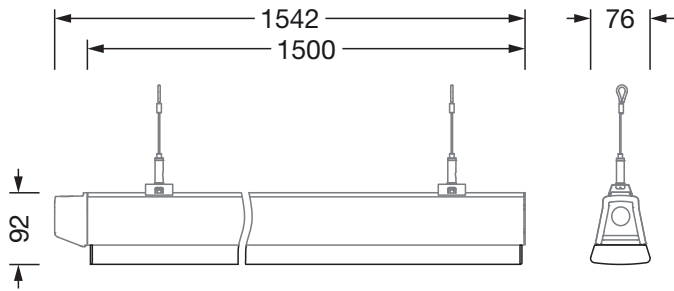

### Mounting

- Mounting method, mounting location: slip-in mounting, in the Licross® trunking rail
- Arrangement: single/continuous arrangement
- Supplement: only suitable for indoor use

### Dimensions, Weight

- Length: 1500mm
- Width: 76mm
- Height: 87mm
- Weight: 1.4kg

### Service life

- Rated service life: 100000h (L100/B50) at AT = 25°C

Order No.: 51TL1DCN485G | GTIN (EAN): 4058352056639

Dimensions: Lic11op,diff,8820lm840,MLCi,IP40,L1500

It is mandatory that the assembly instructions must be observed when planning and installing the electrical installation (to be found at [www.siteco.de](http://www.siteco.de))  
Tolerances related to thermal, electrical and photometric data according to IEC 62722  
Issued 24.05.2024 - Modifications and errors subject to change - Ensure that you always use the latest version -