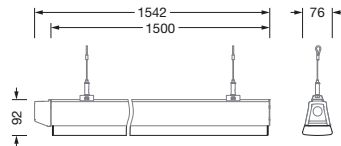

Order No.: 51TL1DCN485G | **GTIN (EAN):** 4058352056639

Product description: Lic11op,diff,8820lm840,MLCi,IP40,L1500

Licross® 11 recessed opal MO, luminaire insert, of sheet steel, coil coated, white, length: 1.500mm, width: 76mm, height: 87mm, LED rated luminous flux: 8.820lm, light colour: 840, control gear: ON/OFF Multilumen, CLOi, with plug, 3-pole, with phase selection, mains connection: 220..240V, AC, 50/60Hz, start of lifetime: 49W, end of service life: 55W, halogen-free wiring, primary optical cover: cover, of PMMA, light emission: direct with ceiling illumination distribution, primary light characteristic: symmetric, protection rating (complete): IP40, insulation class (complete): insulation class I (protective earthing), certification: CE, ENEC, VDE, UKCA, protection symbol: D if used in an environment without relevant dust loads with corresponding accessories, impact resistance: IK06, permissible ambient temperature for indoor applications: -35..+40°C, corresponds to IFS (International Featured Standards) requirements for safety and quality in the food industry, reducing of maximum allowable ambient temperature of 5°C with ceiling mounting, LABS conformity tested according to VDMA 24364:2018-05, packaging unit: 1 piece

Lamps:	LED
Wt. (kg):	1.4
GTIN (EAN):	4058352056639