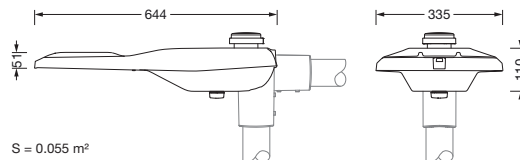

Lamps:	LED
Wt. (kg):	7.2
GTIN (EAN):	4069025163936