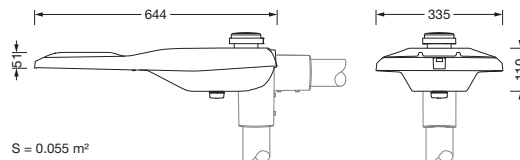

Lamps:	LED
Wt. (kg):	7.2
GTIN (EAN):	4069025163929